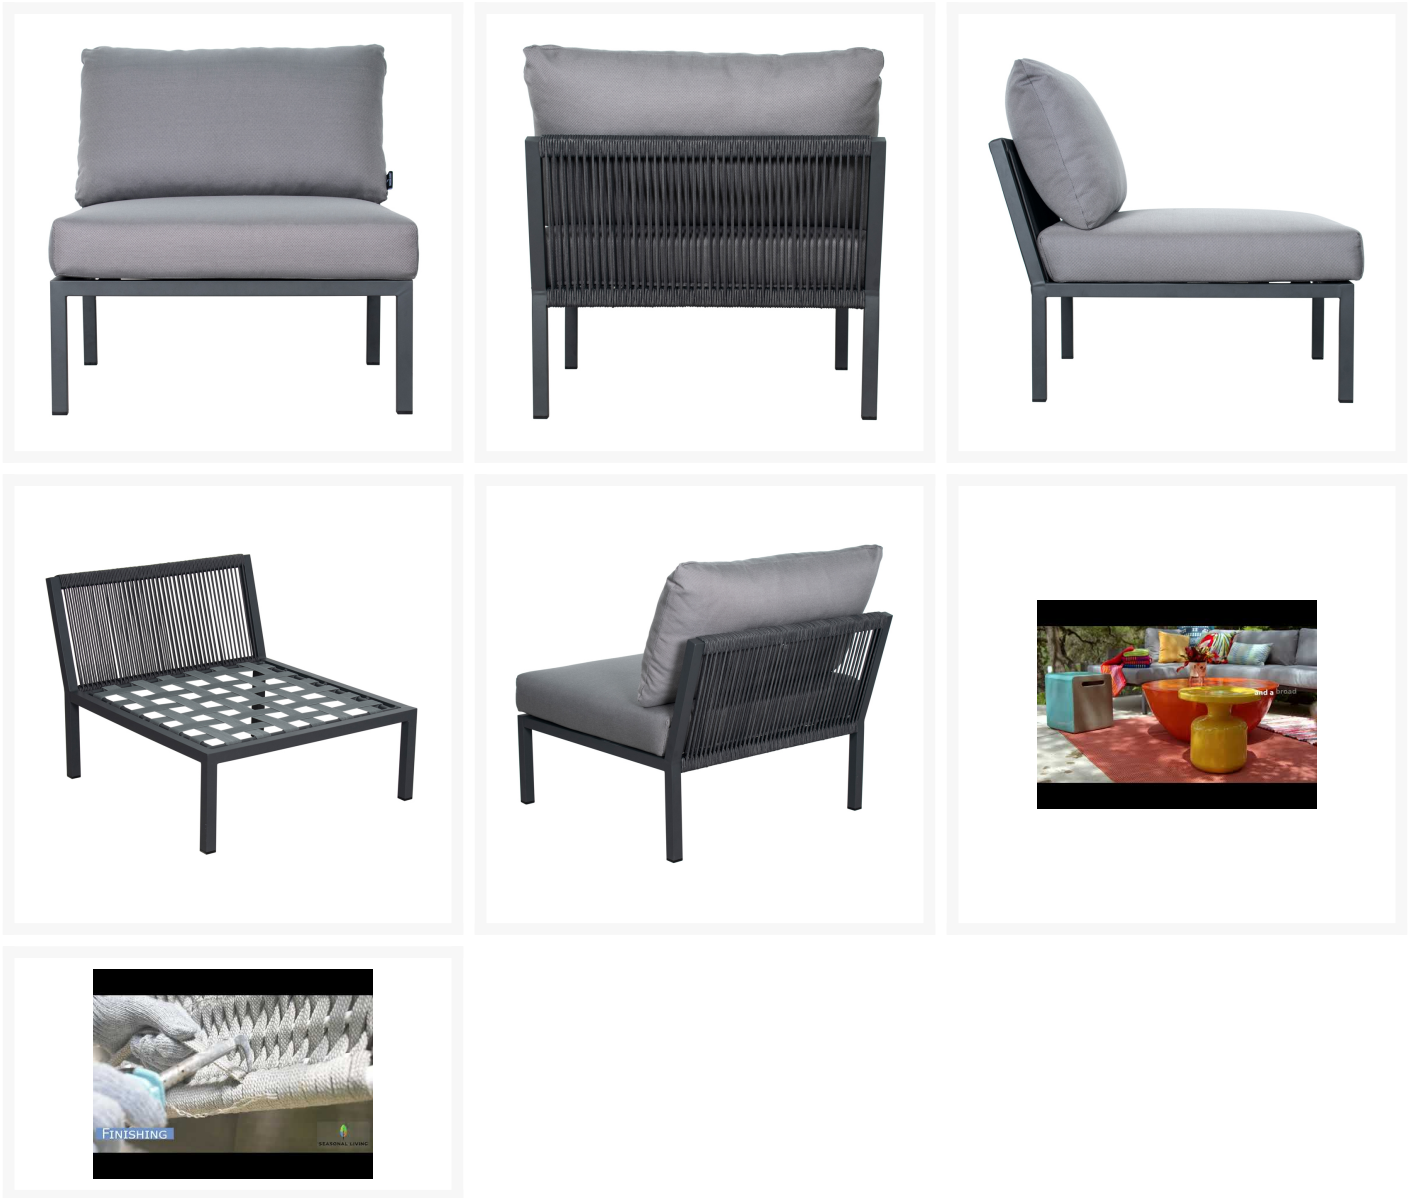

## Short Description

---

Archipelago Bahamian Sectional Armless Chair A6202016944 by Seasonal Living

## Description

---

Enjoy refined coastal style with the Archipelago Bahamian Sectional Armless Chair (A6202016944) by Seasonal Living. Inspired by the Indonesian Archipelago's island atmosphere and heritage of weaving, this collection offers artfully detailed designs. The elegant rope wrapping is made with Polypropylene, which provides a strong, water-resistant hold. Underneath, a rust-proof aluminum frame holds it all together. All of these materials are 100% recyclable, ensuring resilience to weather and well-being for the earth. Sink into these plush, quick-drying cushions and indulge in airy comfort.

## Dimensions

- Overall Dimensions: 31.5"W x 36"D x 31"H (29.5 lbs.)

## Features

- Powder-coated aluminum frame is lightweight, durable and rust proof
- Polypropylene rope weave is resistant to staining, mildew, abrasion and sunlight
- Quick-drying cushion foam is protected with a raincoat finish for water resistance
- Zip-off cushion covers are made with all-weather Textilk fabric and are completely recyclable
- Nylon feet glides help protect your deck
- No assembly required