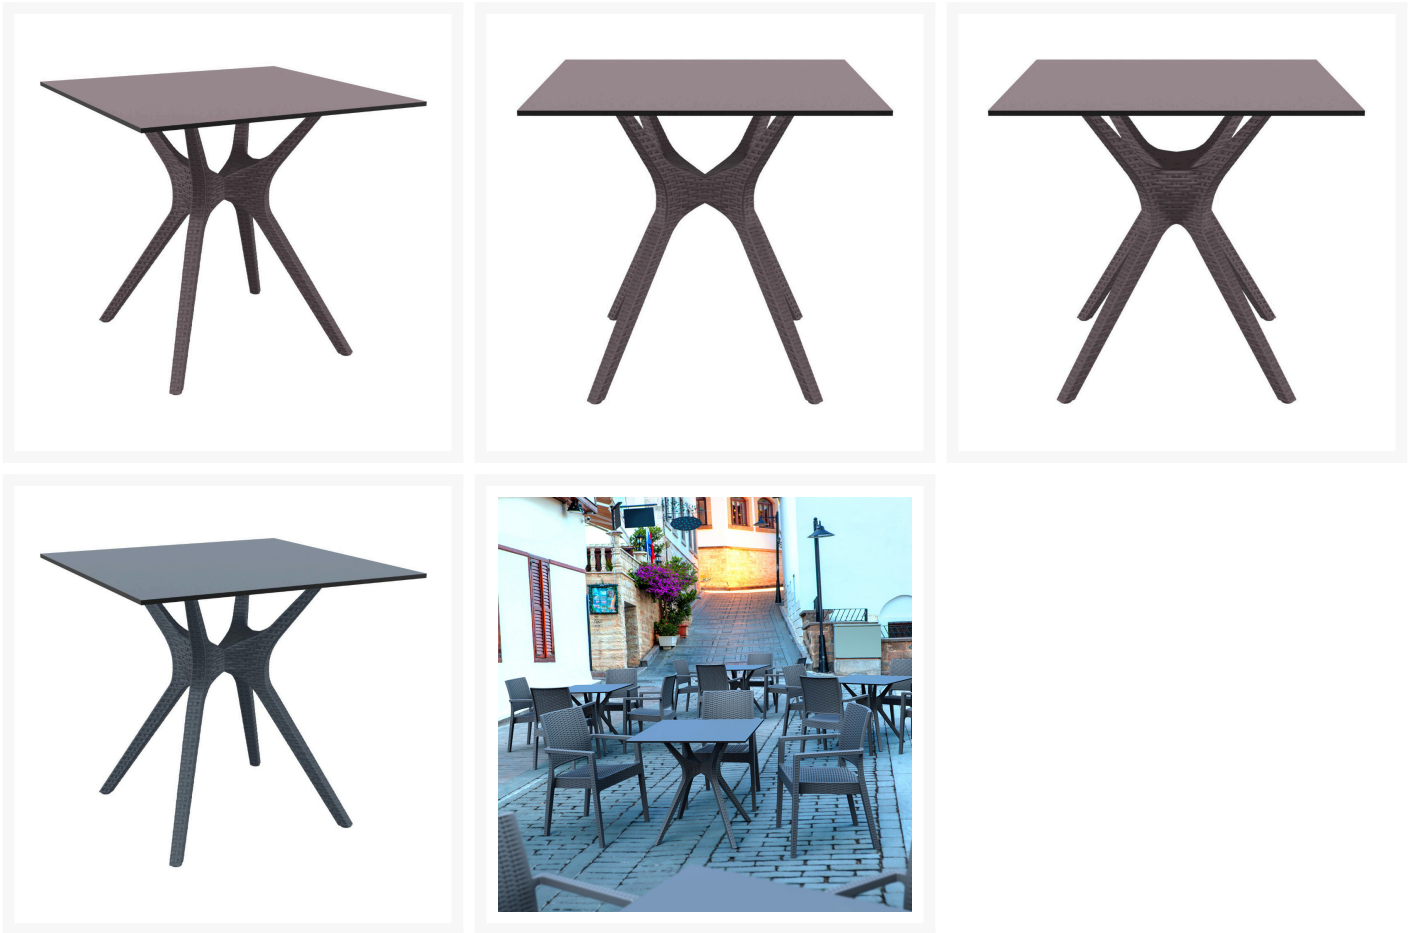

Product Images

Short Description

Ibiza 31" Square Dining Table

Description

The Ibiza 31" Square Dining Table (ISP863) by Compamia features an eye-catching look that will bring a fresh, modern feel to any outdoor space. Made with commercial grade resin polypropylene, Compamia chairs and tables are guaranteed to last. Resin is resistant to fading and harsh weather conditions, making it ideal for use in backyards, hotels and restaurants. With its sturdy build and easy-to-clean table top, this dining table is the perfect solution for busy hosts!

Includes

- One (1) Ibiza 31" Square Dining Table (ISP863) by Compamia

Dimensions

- 31.5" W x 31.5" D x 29.5" H (42 lbs.)

Features

- Frames are made using commercial grade resin polypropylene, which is strong and made for outdoor use