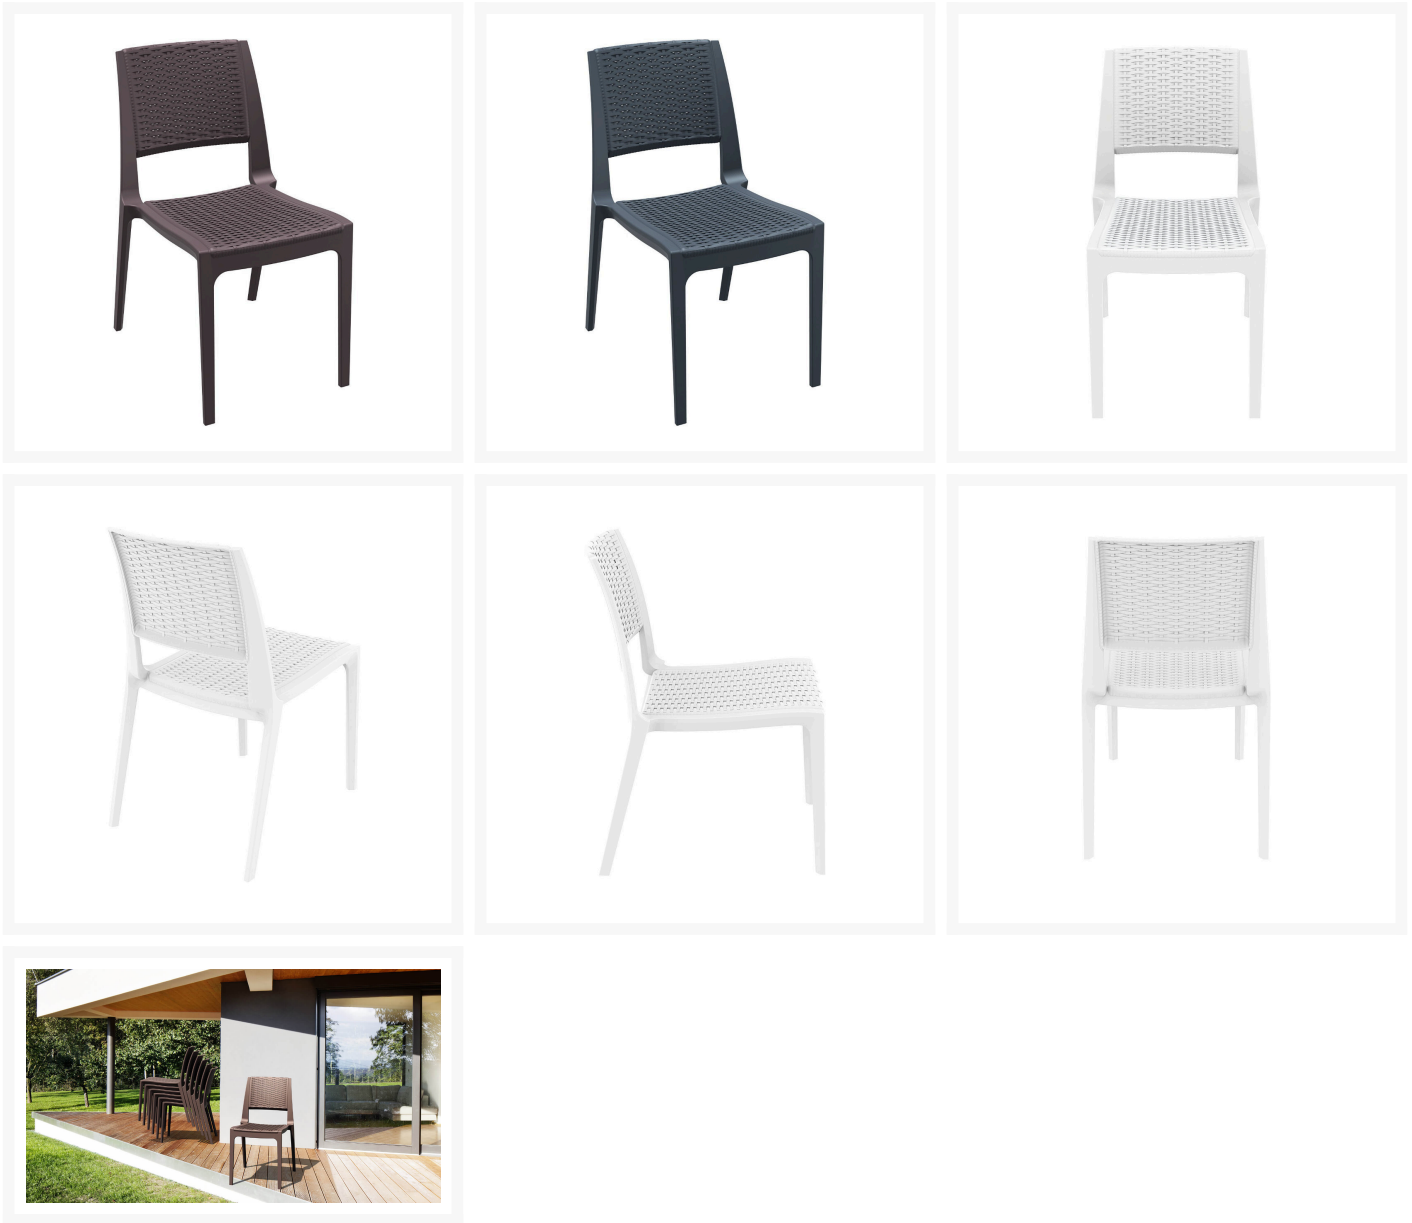

Patio Productions San Diego

2161 Hancock St

San Diego, CA 92110

Phone: 1-888-947-4449

Product Images

Short Description

Verona Dining Side Chair

Description

The Verona Dining Side Chair (ISP830) by Compamia features an eye-catching look that will bring a fresh, modern feel to any outdoor space. Made with commercial grade resin polypropylene, Compamia chairs and tables are guaranteed to last. Resin is resistant to fading and harsh weather conditions, making it ideal for use in backyards, hotels and restaurants. Enjoy this chair's low-maintenance, stackable design around a matching dining table or next to the pool!

Includes

- Two (2) Verona Dining Side Chairs (ISP830) by Compamia

Dimensions

- 19" W x 24" D x 34" H (10 lbs.)
- Seat Height: 18"

Features

- Frames are made using commercial grade resin polypropylene, which is strong and made for outdoor use
- Resin is resistant to fading, chlorine, salt water, stains and suntan oils
- Each leg has a non-skid rubber cap to keep your patio surface free from scratches
- Stackable chair design makes storage easy
- Cast wickerlook resin is all-weather and won't unravel over time
- NO Assembly Required