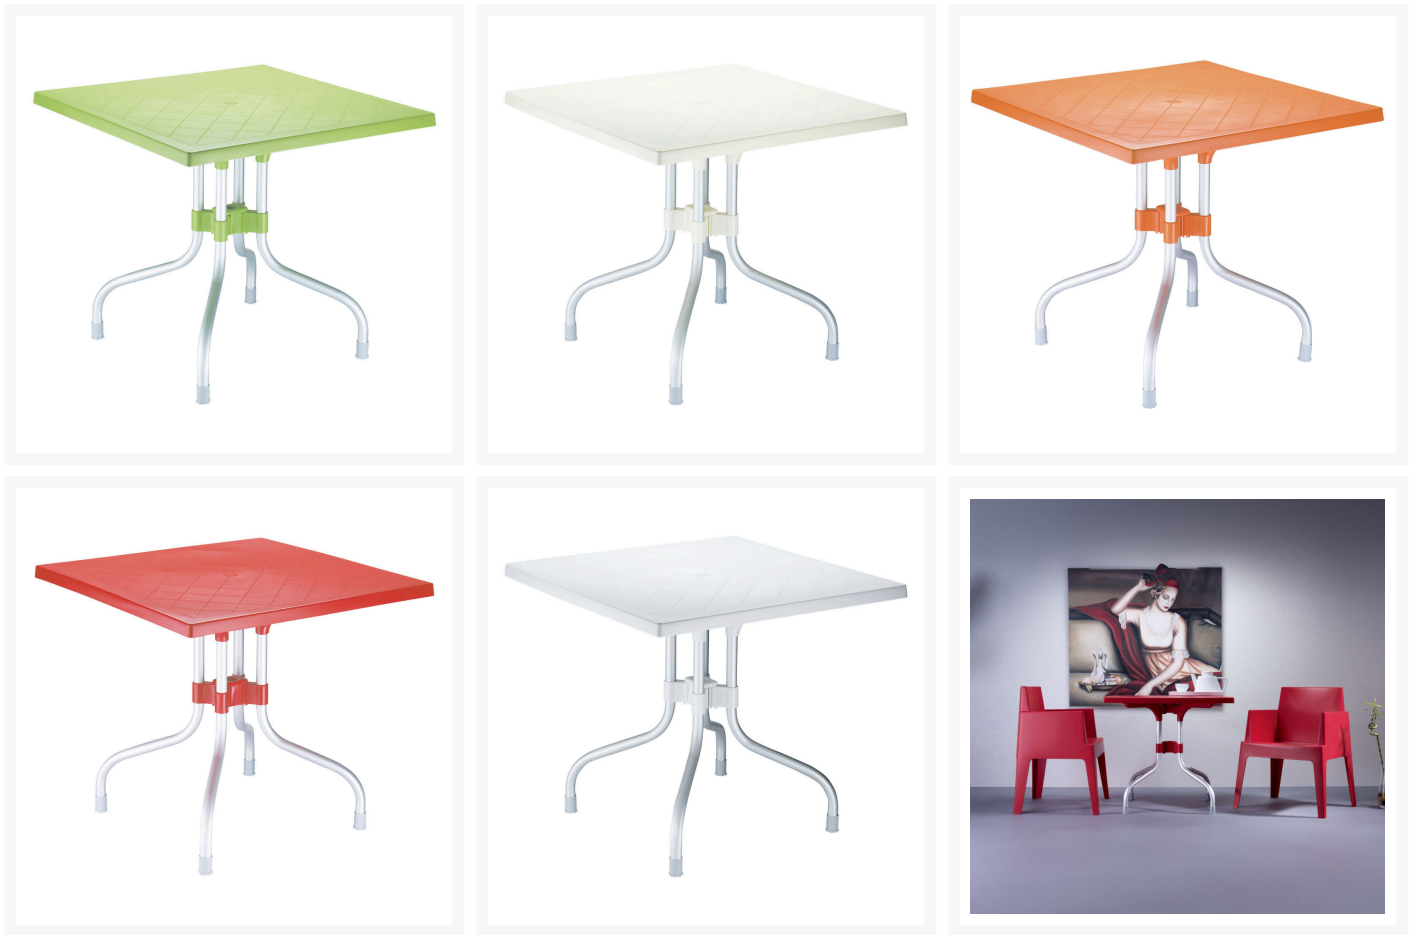

Product Images

Short Description

Forza 31" Square Folding Dining Table

Description

The Forza 31" Square Folding Dining Table (ISP770) by Compamia features an eye-catching look that will bring a fresh, modern feel to any outdoor space. Made with commercial grade resin polypropylene, Compamia chairs and tables are guaranteed to last. Resin is resistant to fading and harsh weather conditions, making it ideal for use in backyards, hotels and restaurants. With its sturdy build and easy-to-clean table top, this dining table is the perfect solution for busy hosts!

Includes

- One (1) Forza 31" Square Folding Dining Table (ISP770) by Compamia

Dimensions

- 31" W x 31" D x 28" H (20 lbs.)

Features

- Frames are made using commercial grade resin polypropylene, which is strong and made for outdoor use

- Resin is resistant to fading, chlorine, salt water, stains and suntan oils
- Each leg has a non-skid rubber cap to keep your patio surface free from scratches
- Anodized aluminum legs offer incredible strength and stability across all seasons
- NO Assembly Required