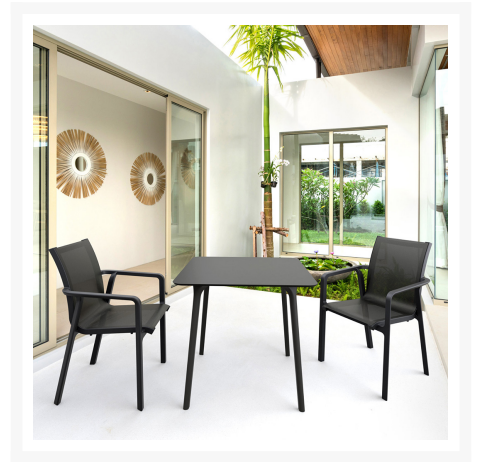

Product Images

Short Description

Maya 31" Square Dining Table

Description

The Maya 31" Square Dining Table (ISP685) by Compamia features an eye-catching look that will bring a fresh, modern feel to any outdoor space. Made with commercial grade resin polypropylene, Compamia chairs and tables are guaranteed to last. Resin is resistant to fading and harsh weather conditions, making it ideal for use in backyards, hotels and restaurants. With its sturdy build and easy-to-clean table top, this dining table is the perfect solution for busy hosts!

Includes

- One (1) Maya 31" Square Dining Table (ISP685) by Compamia

Dimensions

- 31.5" W x 31.5" D x 29.5" H (46 lbs.)

Features

- Frames are made using commercial grade resin polypropylene, which is strong and made for outdoor use