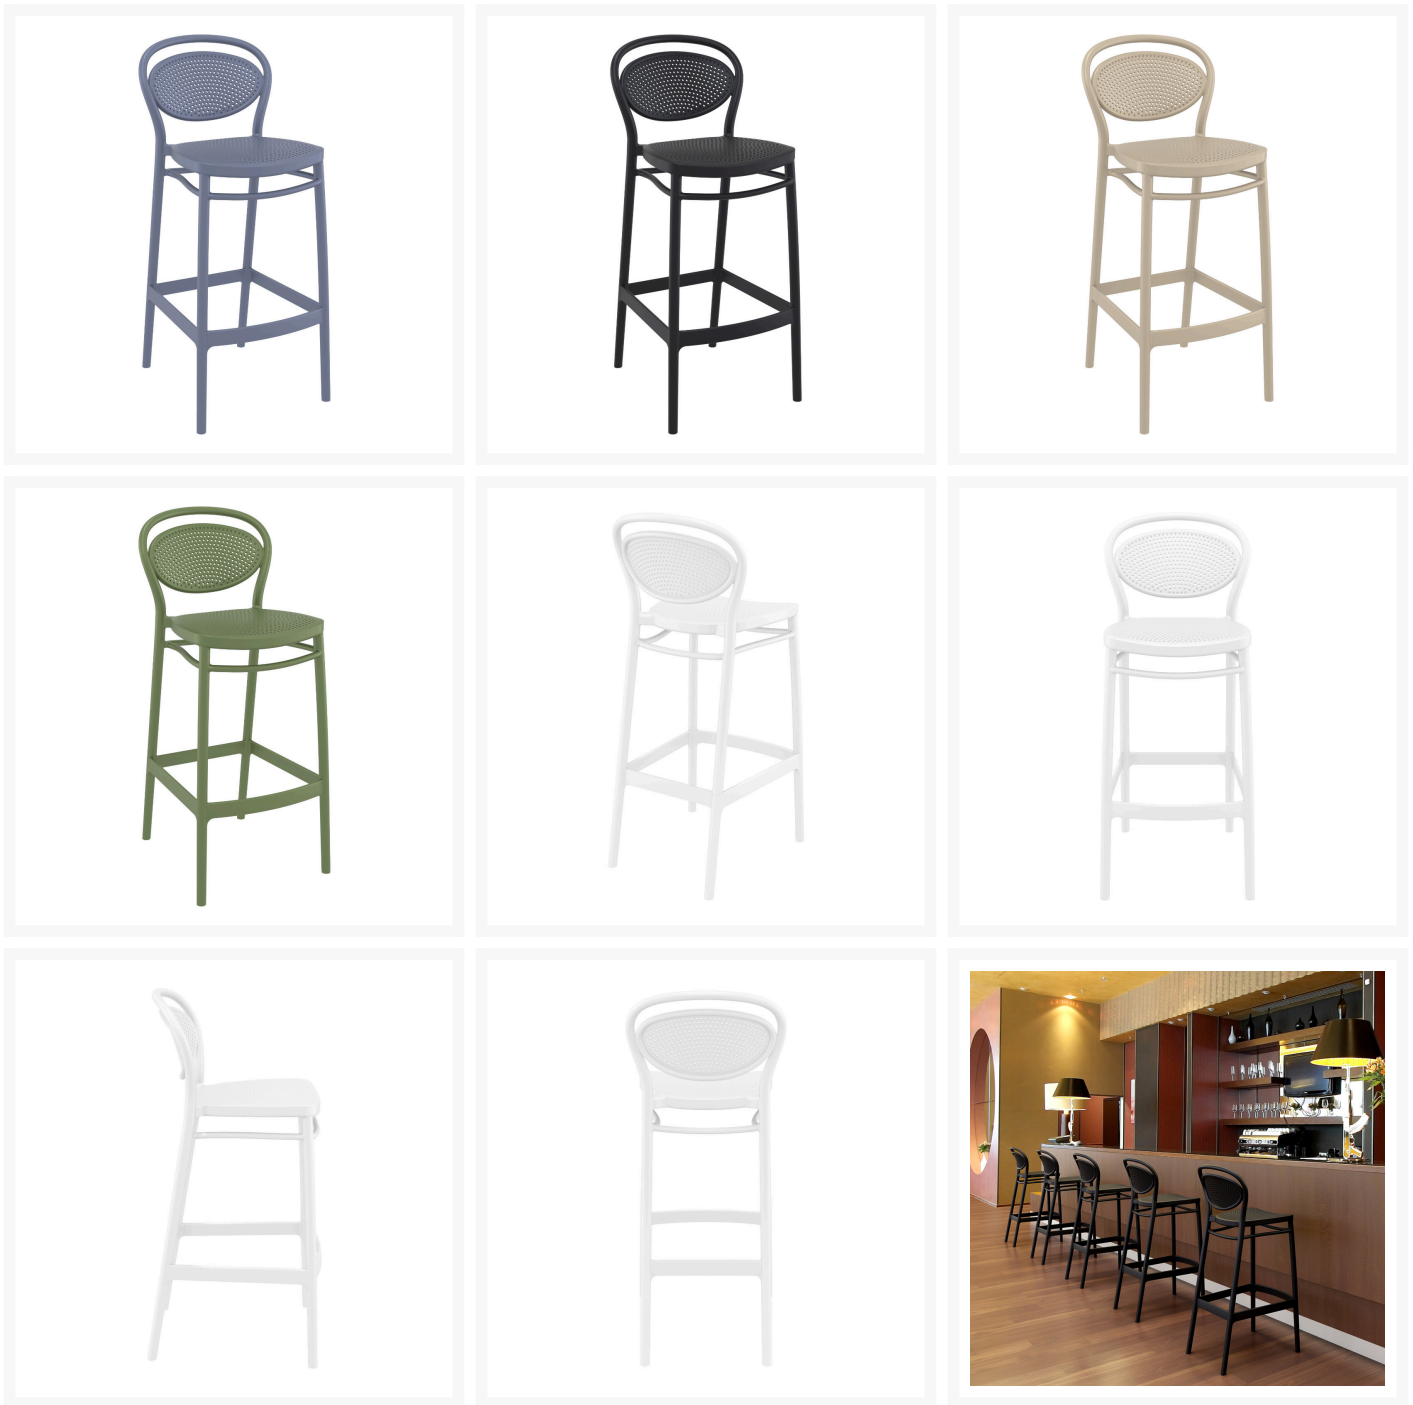

Product Images

Short Description

Marcel Bar Stool

Description

The Marcel Bar Stool (ISP269) by Compamia features an eye-catching look that will bring a fresh, modern feel to any outdoor space. Made with commercial grade resin polypropylene, Compamia chairs and tables are guaranteed to last. Resin is resistant to fading and harsh weather conditions, making it ideal for use in

backyards, hotels and restaurants. Enjoy this chair's low-maintenance, easy-to-clean design around a matching counter table or next to the pool!

Includes

- Two (2) Marcel Bar Stools (ISP269) by Compamia

Dimensions

- 17.7" W x 20.5" D x 41.7" H (11 lbs.)
- Seat Height: 29.5"

Features

- Frames are made using commercial grade resin polypropylene, which is strong and made for outdoor use
- Resin is resistant to fading, chlorine, salt water, stains and suntan oils
- Easy NO TOOL Assembly Required