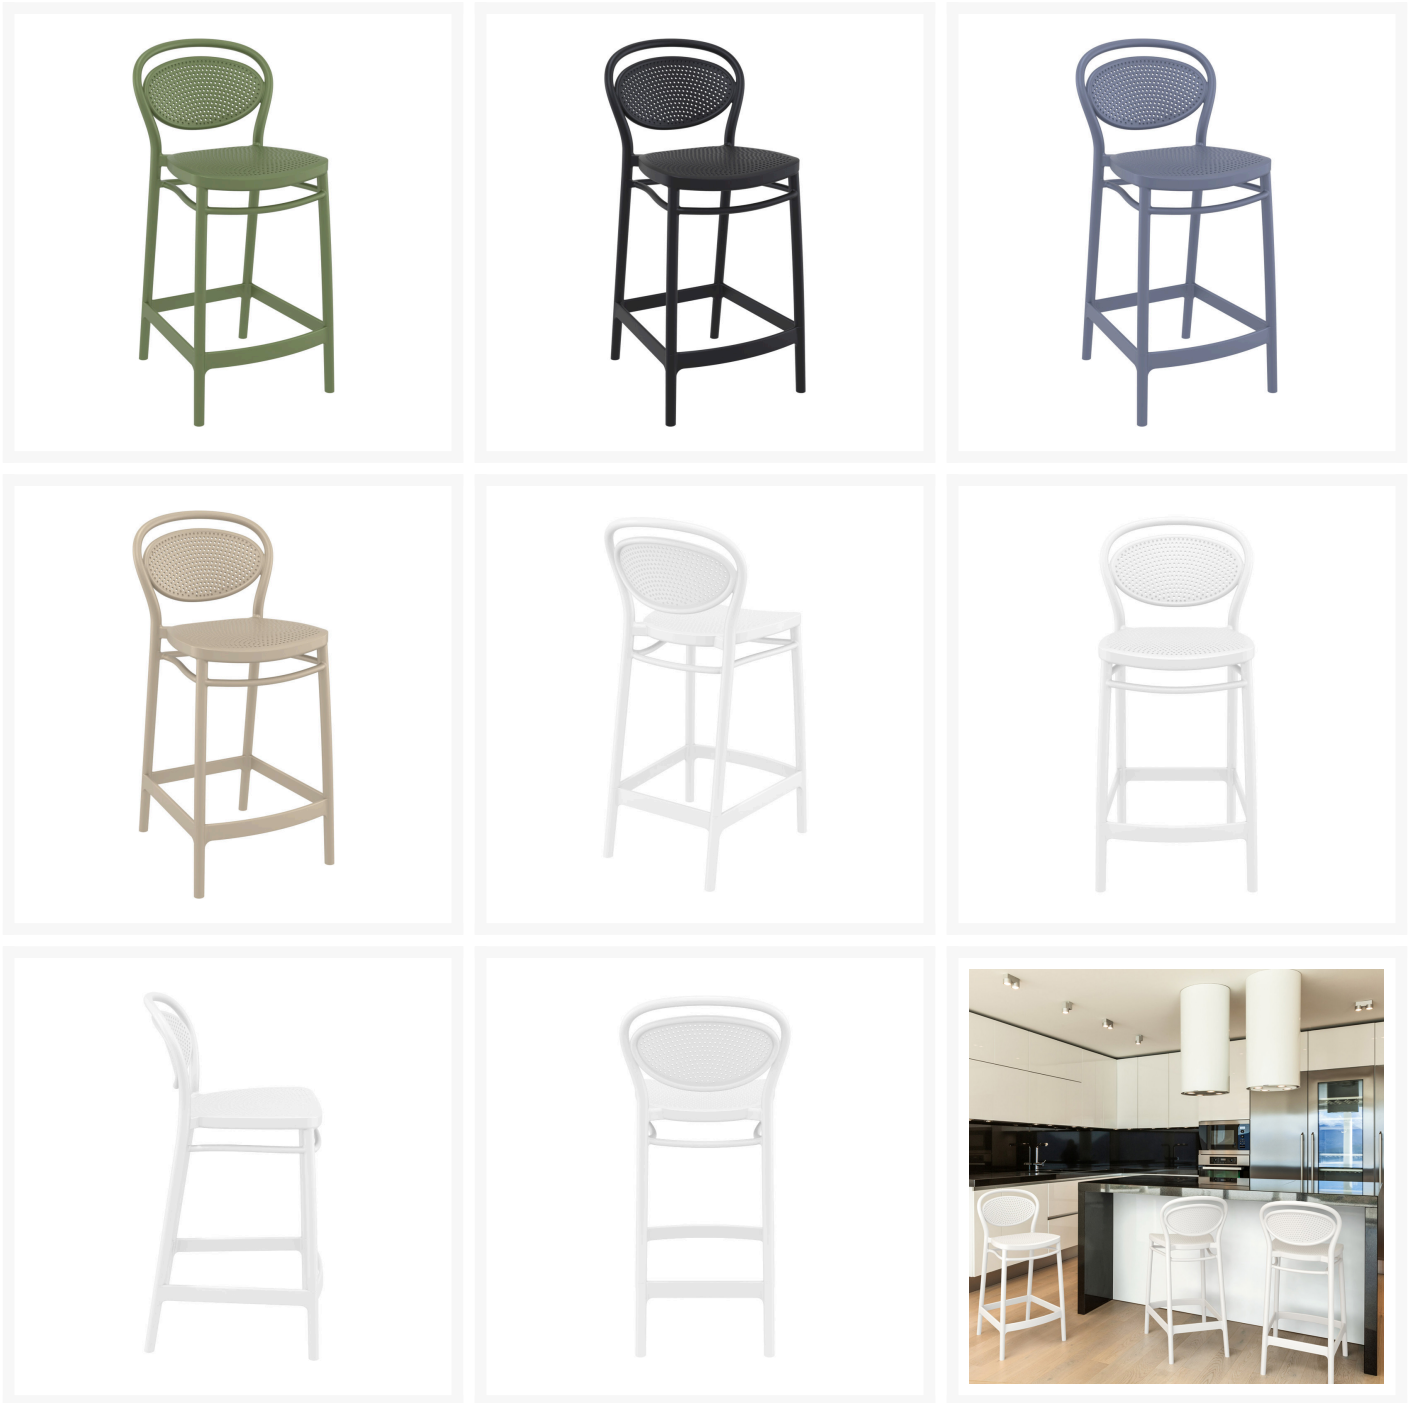

## Product Images

---

## Short Description

---

Marcel Counter Stool

#### Dimensions

- 17.4" W x 20" D x 37.8" H (10 lbs.)
- Seat Height: 25.6"