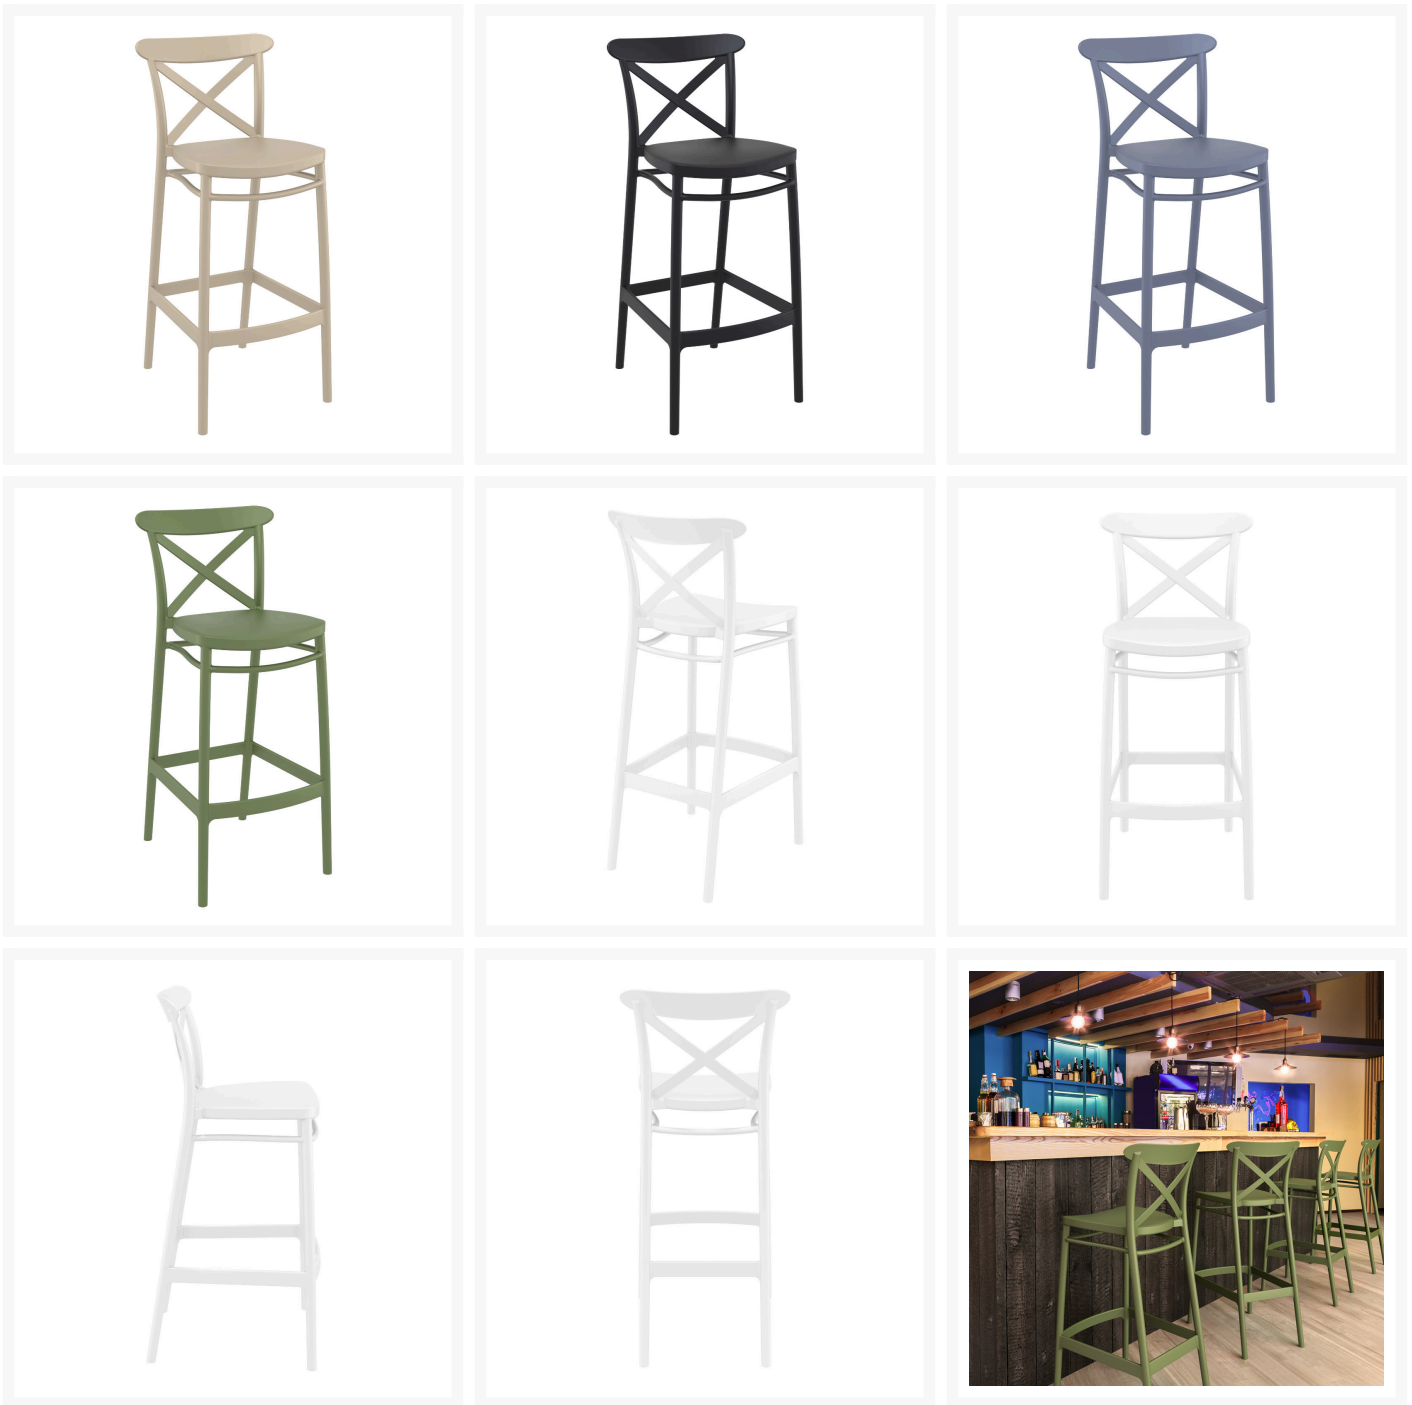

## Product Images

---

## Short Description

---

Cross Bar Stool

## Description

---

The Cross Bar Stool (ISP266) by Compamia features an eye-catching look that will bring a fresh, modern feel to any outdoor space. Made with commercial grade resin polypropylene, Compamia chairs and tables are guaranteed to last. Resin is resistant to fading and harsh weather conditions, making it ideal for use in

#### Dimensions

- 17.7" W x 20.5" D x 41.7" H (11 lbs.)
- Seat Height: 29.5"