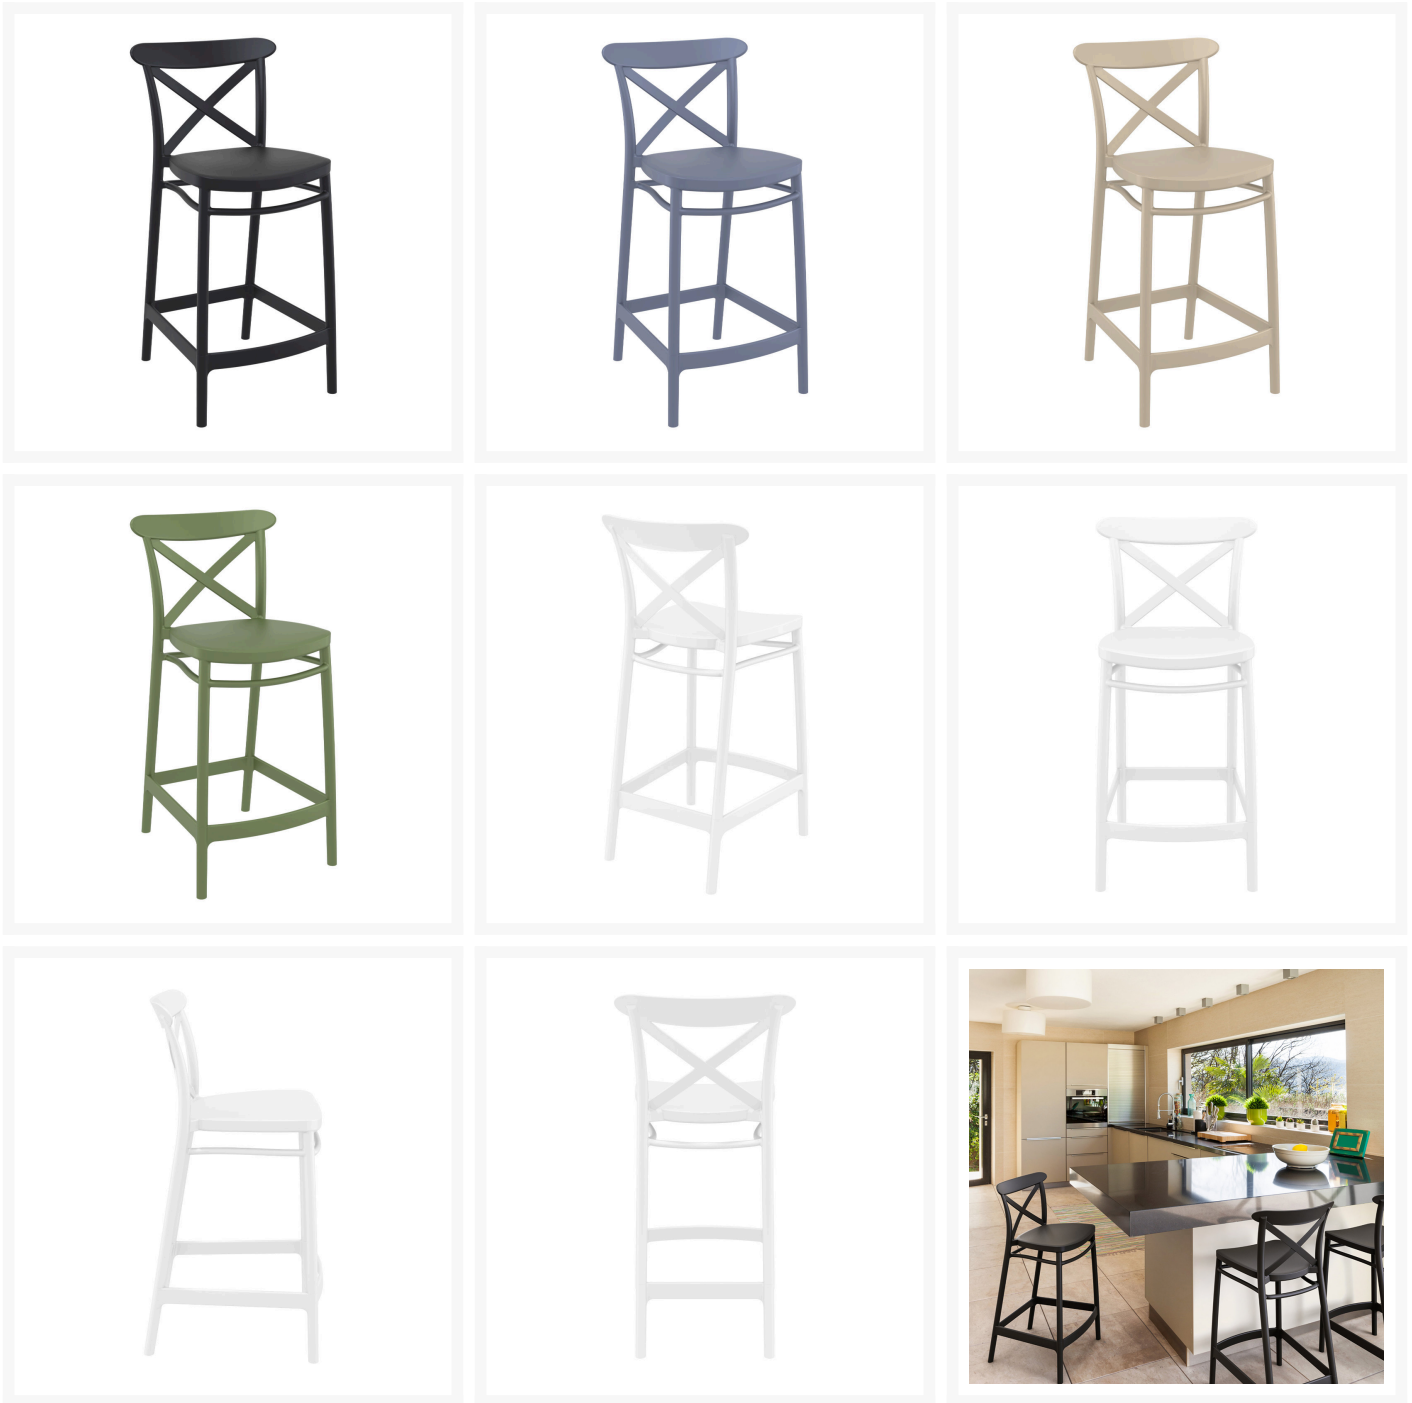

Product Images

Short Description

Cross Counter Stool

Description

The Cross Counter Stool (ISP264) by Compamia features an eye-catching look that will bring a fresh, modern feel to any outdoor space. Made with commercial grade resin polypropylene, Compamia chairs and tables are guaranteed to last. Resin is resistant to fading and harsh weather conditions, making it ideal for use in

backyards, hotels and restaurants. Enjoy this chair's low-maintenance, easy-to-clean design around a matching counter table or next to the pool!

Includes

- Two (2) Cross Counter Stools (ISP264) by Compamia

Dimensions

- 17.4" W x 20" D x 37.8" H (10 lbs.)
- Seat Height: 25.6"

Features

- Frames are made using commercial grade resin polypropylene, which is strong and made for outdoor use
- Resin is resistant to fading, chlorine, salt water, stains and suntan oils
- Easy NO TOOL Assembly Required