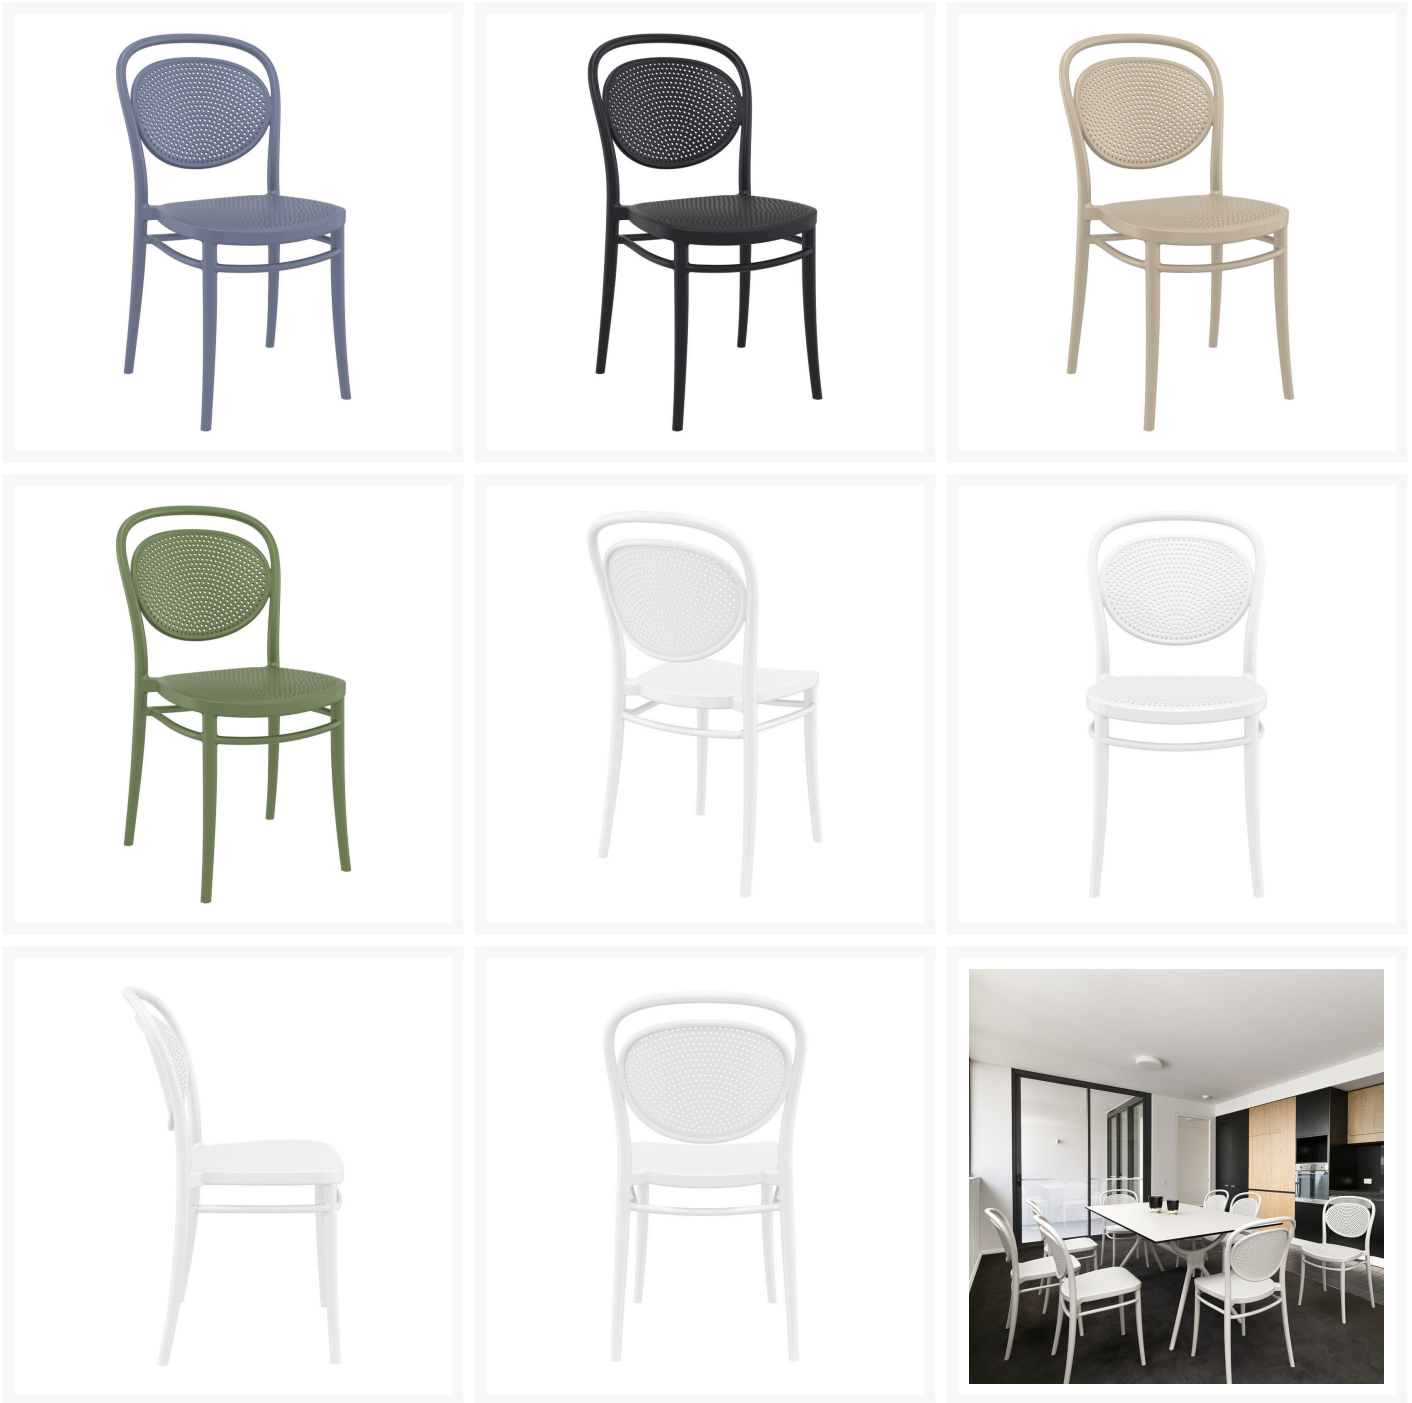

Product Images

Short Description

Marcel Dining Side Chair

Description

The Marcel Dining Side Chair (ISP257) by Compamia features an eye-catching look that will bring a fresh, modern feel to any outdoor space. Made with commercial grade resin polypropylene, Compamia chairs and tables are guaranteed to last. Resin is resistant to fading and harsh weather conditions, making it ideal for

use in backyards, hotels and restaurants. Enjoy this chair's low-maintenance, stackable design around a matching dining table or next to the pool!

Includes

- Two (2) Marcel Dining Side Chairs (ISP257) by Compamia

Dimensions

- 18" W x 20.5" D x 33.4" H (8 lbs.)
- Seat Height: 17.3"

Features

- Frames are made using commercial grade resin polypropylene, which is strong and made for outdoor use
- Resin is resistant to fading, chlorine, salt water, stains and suntan oils
- Each leg has a non-skid rubber cap to keep your patio surface free from scratches
- Stackable chair design makes storage easy
- NO Assembly Required