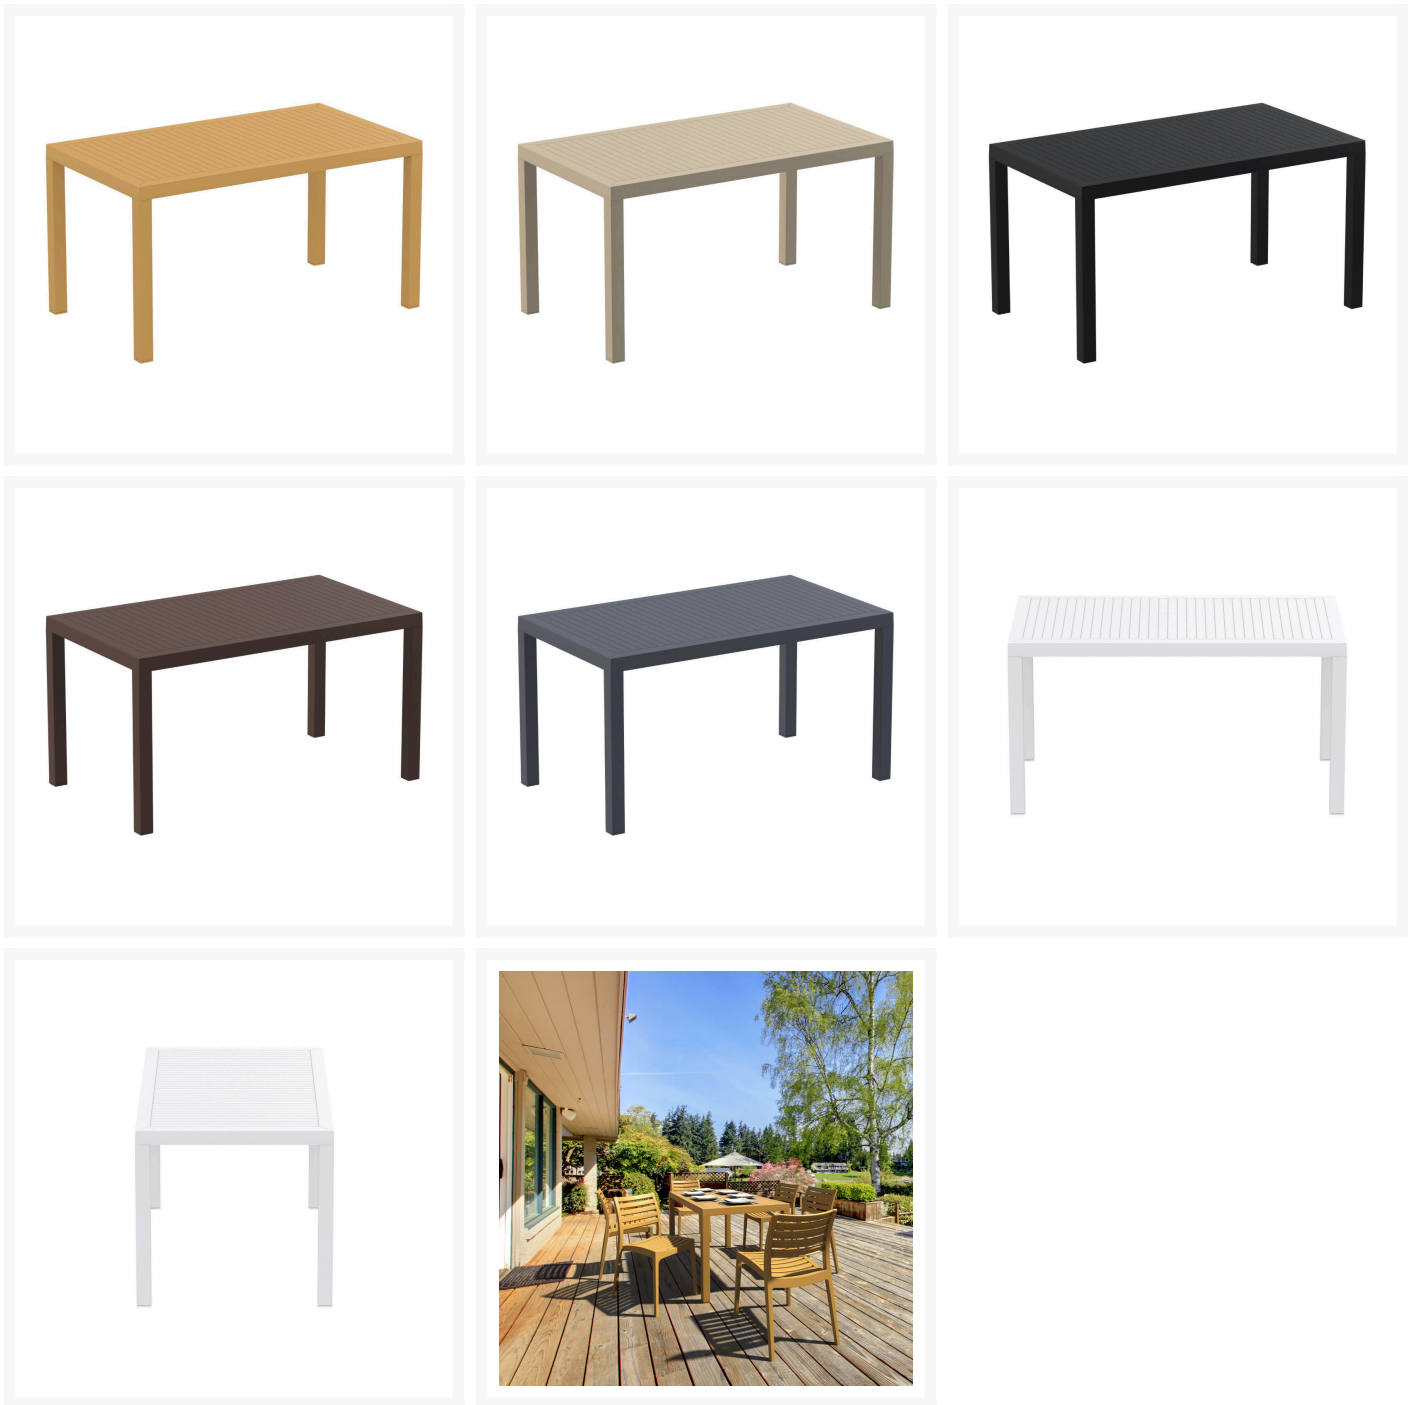

Product Images

Short Description

Ares 55.1" x 31.5" Rectangular Dining Table

Description

The Ares 55.1" x 31.5" Rectangular Dining Table (ISP186) by Compamia features an eye-catching look that will bring a fresh, modern feel to any outdoor space. Made with commercial grade resin polypropylene, Compamia chairs and tables are guaranteed to last. Resin is resistant to fading and harsh weather conditions,

making it ideal for use in backyards, hotels and restaurants. With its sturdy build and easy-to-clean table top, this dining table is the perfect solution for busy hosts!

Includes

- One (1) Ares 55.1" x 31.5" Rectangular Dining Table (ISP186) by Compamia

Dimensions

- 31.5" W x 55" D x 29" H (34 lbs.)

Features

- Frames are made using commercial grade resin polypropylene, which is strong and made for outdoor use
- Resin is resistant to fading, chlorine, salt water, stains and suntan oils
- Easy NO TOOL Assembly Required