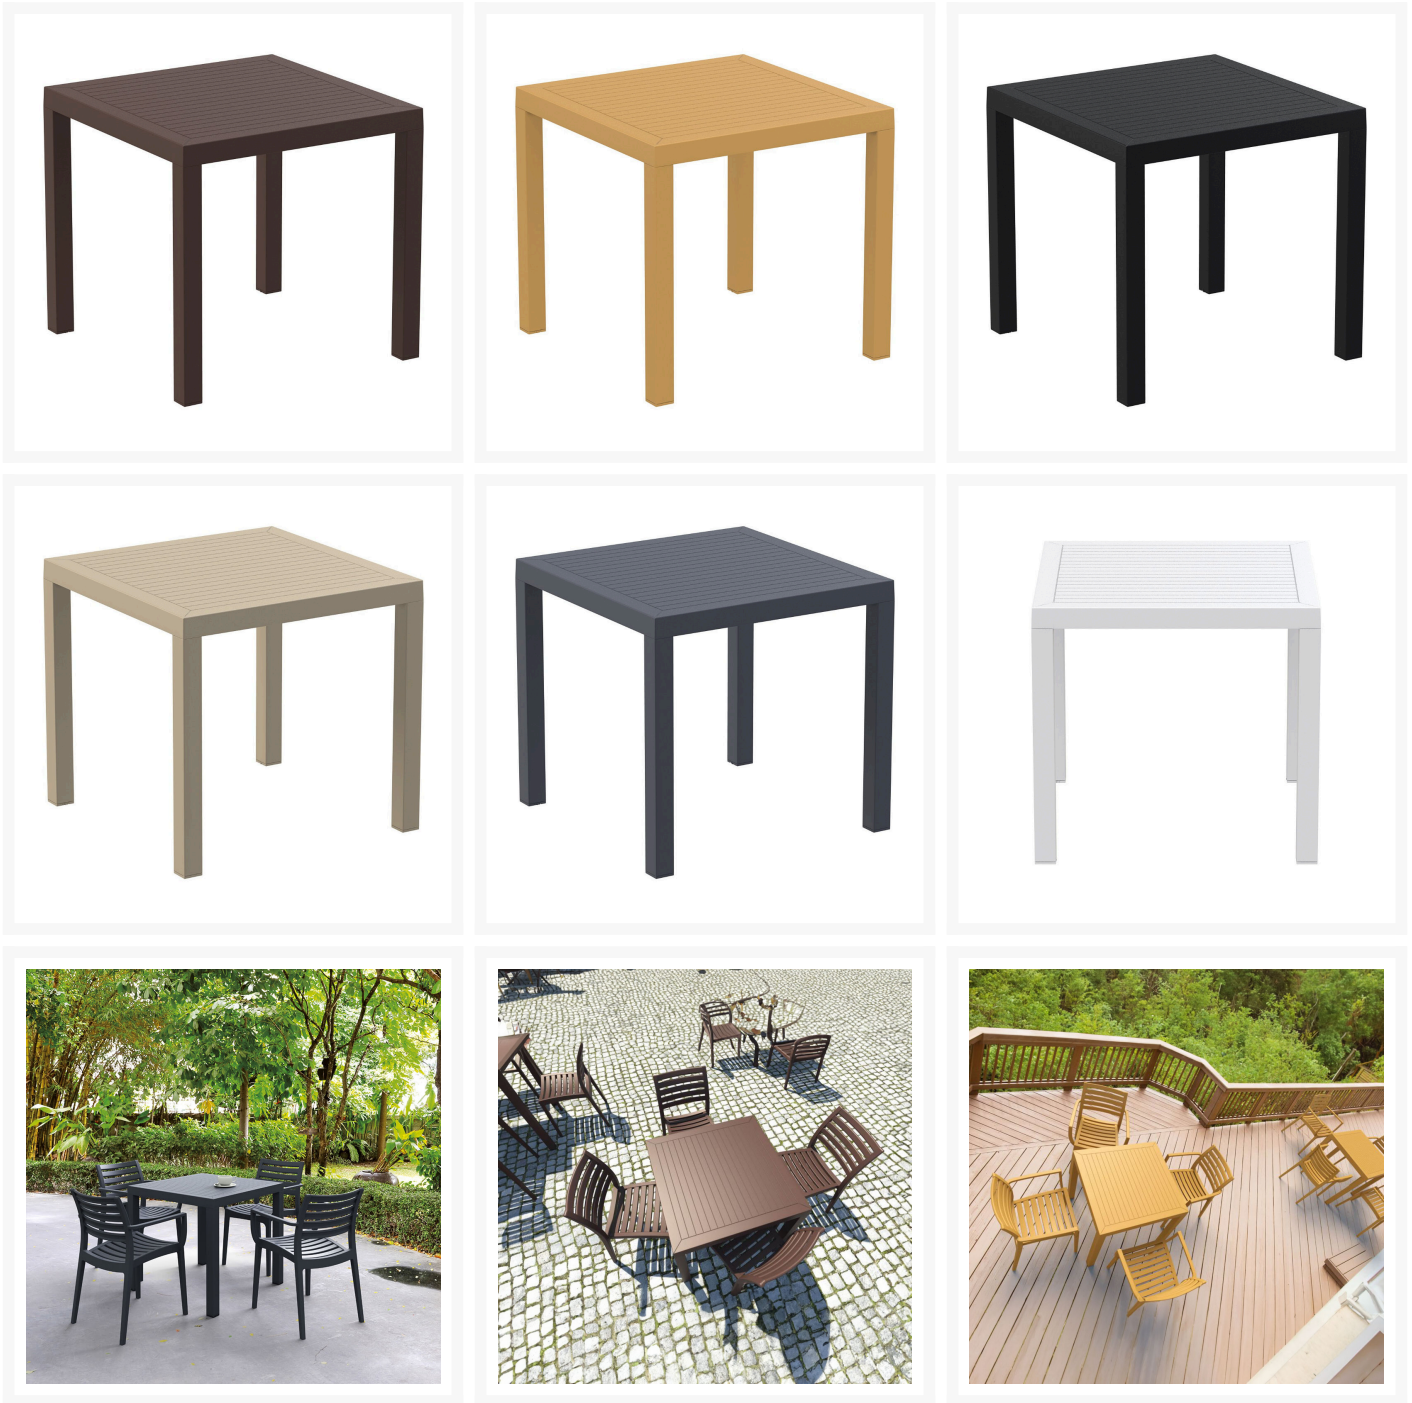

Product Images

Short Description

Ares 31" Square Dining Table

Description

The Ares 31" Square Dining Table (ISP164) by Compamia features an eye-catching look that will bring a fresh, modern feel to any outdoor space. Made with commercial grade resin polypropylene, Compamia chairs and tables are guaranteed to last. Resin is resistant to fading and harsh weather conditions, making it ideal for

use in backyards, hotels and restaurants. With its sturdy build and easy-to-clean table top, this dining table is the perfect solution for busy hosts!

Includes

- One (1) Ares 31" Square Dining Table (ISP164) by Compamia

Dimensions

- 31.5" W x 31.5" D x 29" H (23 lbs.)

Features

- Frames are made using commercial grade resin polypropylene, which is strong and made for outdoor use
- Resin is resistant to fading, chlorine, salt water, stains and suntan oils
- Easy NO TOOL Assembly Required