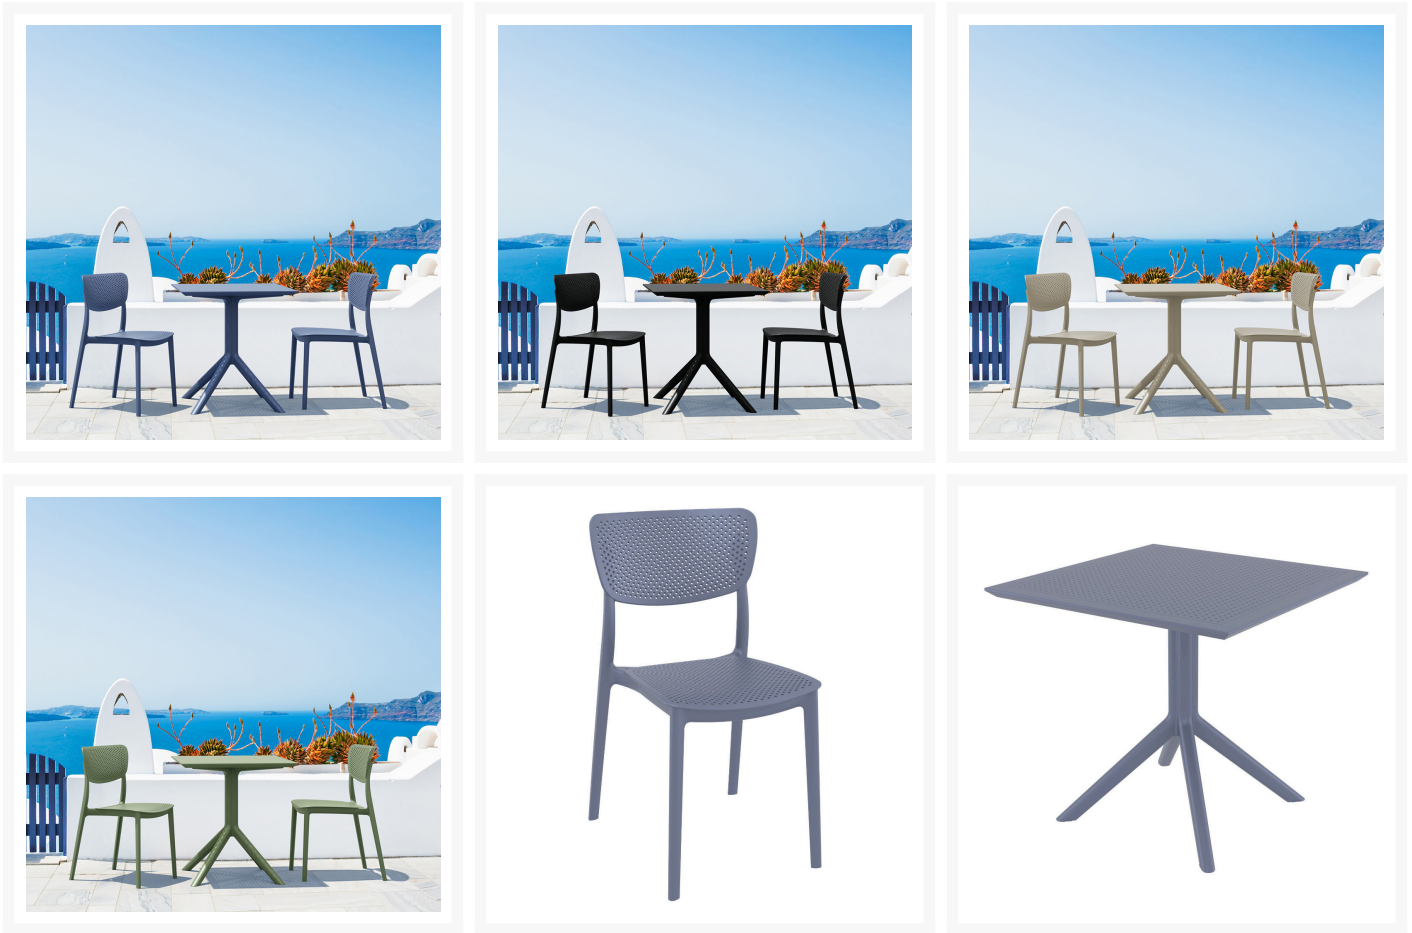

Product Images

Short Description

Lucy 2-Seat 31" Table Bistro Set

Description

The Lucy 2-Seat 31" Table Bistro Set (ISP1293S) by Compamia features an eye-catching look that will bring a fresh, modern feel to any outdoor space. Made with commercial grade resin polypropylene, Compamia chairs and tables are guaranteed to last. Resin is resistant to fading and harsh weather conditions, making it ideal for use in backyards, hotels and restaurants. With its lightweight chairs and easy-to-clean table top, this bar set is the perfect low-maintenance solution for busy hosts.

Includes

- Two (2) Lucy Dining Side Chairs (ISP129)
- One (1) Sky 31" Square Folding Table (ISP106)

Dimensions

- Chairs: 17.5" W x 21" D x 32.3" H
- Seat Height: 17.7"
- Table: 31.5" W x 31.5" D x 29.5" H
- Weight: 31 lbs

- Total Weight: 46 lbs.

Features

- Frames are made using commercial grade resin polypropylene, which is strong and made for outdoor use
- Resin is resistant to fading, chlorine, salt water, stains and suntan oils
- Each leg has a non-skid rubber cap to keep your patio surface free from scratches
- Easy Assembly Required