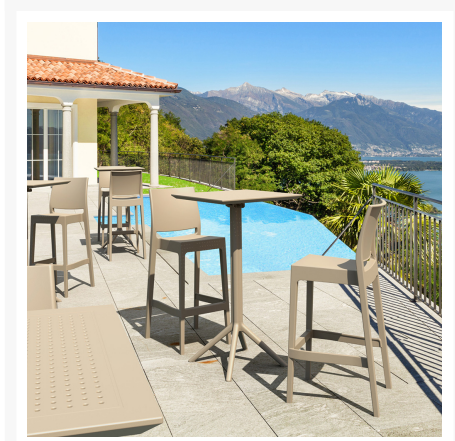

Product Images

Short Description

Sky Maya 2-Seat Bar Set

Description

The Sky Maya 2-Seat Bar Set (ISP1163S) by Compamia features an eye-catching look that will bring a fresh, modern feel to any outdoor space. Made with commercial grade resin polypropylene, Compamia chairs and tables are guaranteed to last. Resin is resistant to fading and harsh weather conditions, making it ideal for

use in backyards, hotels and restaurants. With its lightweight chairs and easy-to-clean table top, this bar set is the perfect low-maintenance solution for busy hosts.

Includes

- Two (2) Maya Resin Barstools (ISP099)
- One (1) Sky 24" Square Folding Bar Table (ISP116)

Dimensions

- Stools: 16.5" W x 18" D x 42.5" H
- Seat Height: 29.5"
- Table 23.6" W x 23.6" D x 42.5" H
- Total Weight: 42 lbs.

Features

- Frames are made using commercial grade resin polypropylene, which is strong and made for outdoor use
- Resin is resistant to fading, chlorine, salt water, stains and suntan oils
- Easy Assembly Required