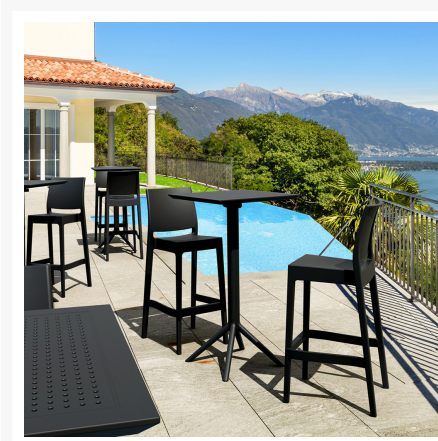

Product Images

Short Description

Sky Maya 2-Seat Bar Set

Description

The Sky Maya 2-Seat Bar Set (ISP1163S) by Compamia features an eye-catching look that will bring a fresh, modern feel to any outdoor space. Made with commercial grade resin polypropylene, Compamia chairs and tables are guaranteed to last. Resin is resistant to fading and harsh weather conditions, making it ideal for

use in backyards, hotels and restaurants. With its lightweight chairs and easy-to-clean table top, this bar set is the perfect low-maintenance solution for busy hosts.

Includes

- Two (2) Maya Resin Barstools (ISP099)
- One (1) Sky 24" Square Folding Bar Table (ISP116)

Dimensions

- Stools: 16.5" W x 18" D x 42.5" H
- Seat Height: 29.5"
- Table 23.6" W x 23.6" D x 42.5" H
- Total Weight: 42 lbs.

Features

- Frames are made using commercial grade resin polypropylene, which is strong and made for outdoor use
- Resin is resistant to fading, chlorine, salt water, stains and suntan oils
- Easy Assembly Required