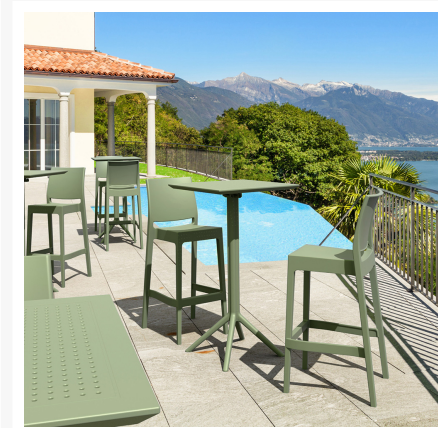

Product Images

Short Description

Sky Maya 2-Seat Bar Set

Description

The Sky Maya 2-Seat Bar Set (ISP1163S) by Compamia features an eye-catching look that will bring a fresh, modern feel to any outdoor space. Made with commercial grade resin polypropylene, Compamia chairs and tables are guaranteed to last. Resin is resistant to fading and harsh weather conditions, making it ideal for

use in backyards, hotels and restaurants. With its lightweight chairs and easy-to-clean table top, this bar set is the perfect low-maintenance solution for busy hosts.

Includes

- Two (2) Maya Resin Barstools (ISP099)
- One (1) Sky 24" Square Folding Bar Table (ISP116)

Dimensions

- Stools: 16.5" W x 18" D x 42.5" H
- Seat Height: 29.5"
- Table 23.6" W x 23.6" D x 42.5" H
- Total Weight: 42 lbs.

Features

- Frames are made using commercial grade resin polypropylene, which is strong and made for outdoor use
- Resin is resistant to fading, chlorine, salt water, stains and suntan oils
- Easy Assembly Required