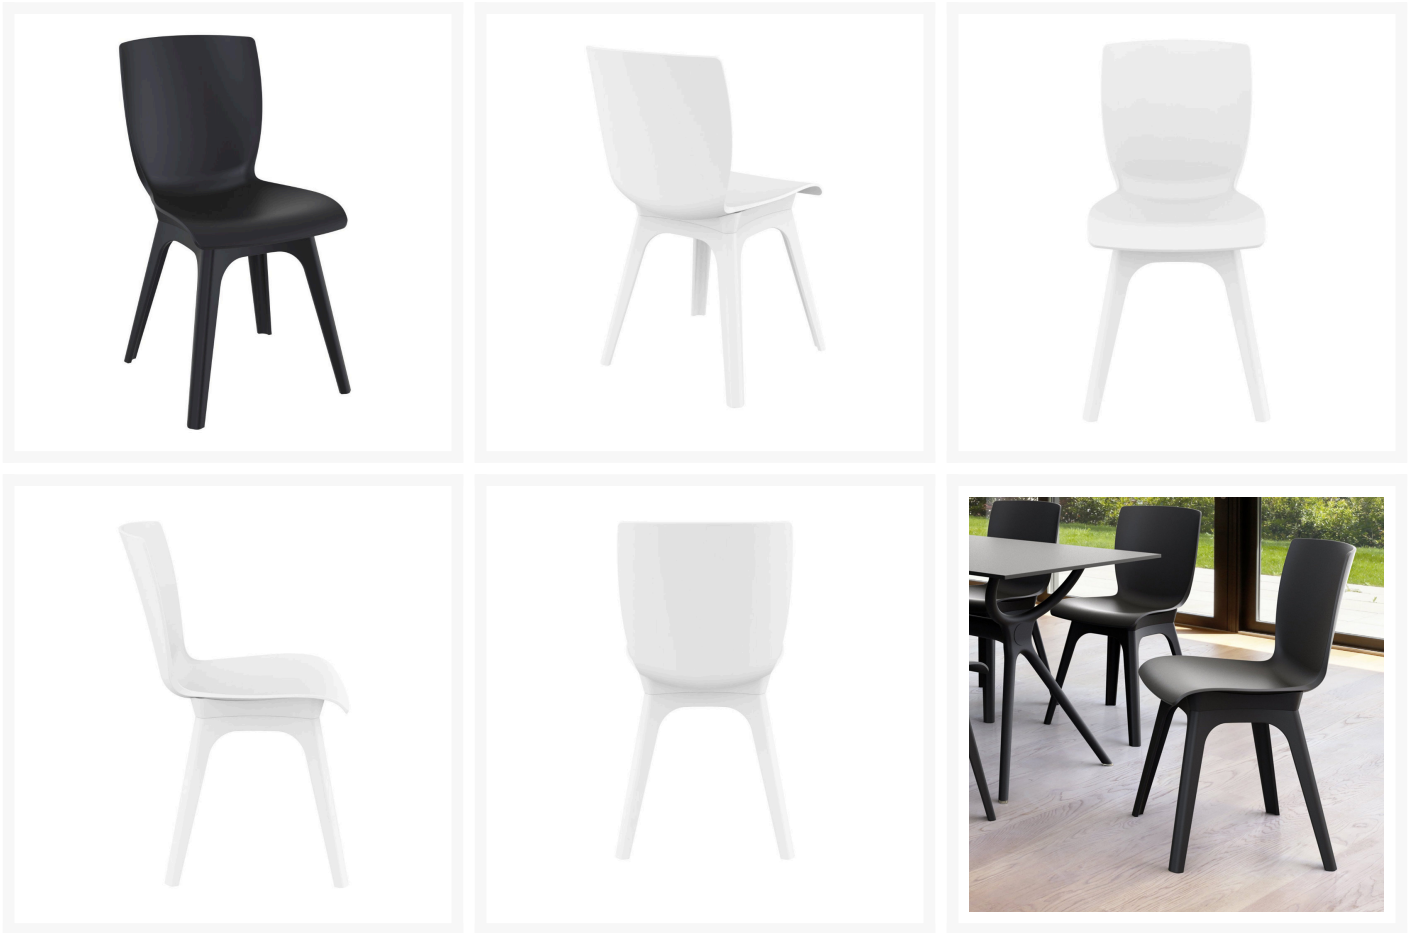

PATIO
PRODUCTIONS

Patio Productions San Diego

2161 Hancock St

San Diego, CA 92110

Phone: 1-888-947-4449

Product Images

Short Description

Mio PP Dining Side Chair

Description

The Mio PP Dining Side Chair (ISP094) by Compamia features an eye-catching look that will bring a fresh, modern feel to any outdoor space. Made with commercial grade resin polypropylene, Compamia chairs and tables are guaranteed to last. Resin is resistant to fading and harsh weather conditions, making it ideal for use in backyards, hotels and restaurants. Enjoy this chair's low-maintenance, stackable design around a matching dining table or next to the pool!

Includes

- Two (2) Mio PP Dining Side Chairs (ISP094) by Compamia

Dimensions

- 18" W x 21.2" D x 33.5" H (13 lbs.)
- Seat Height: 18.5"

Features

- Frames are made using commercial grade resin polypropylene, which is strong and made for outdoor