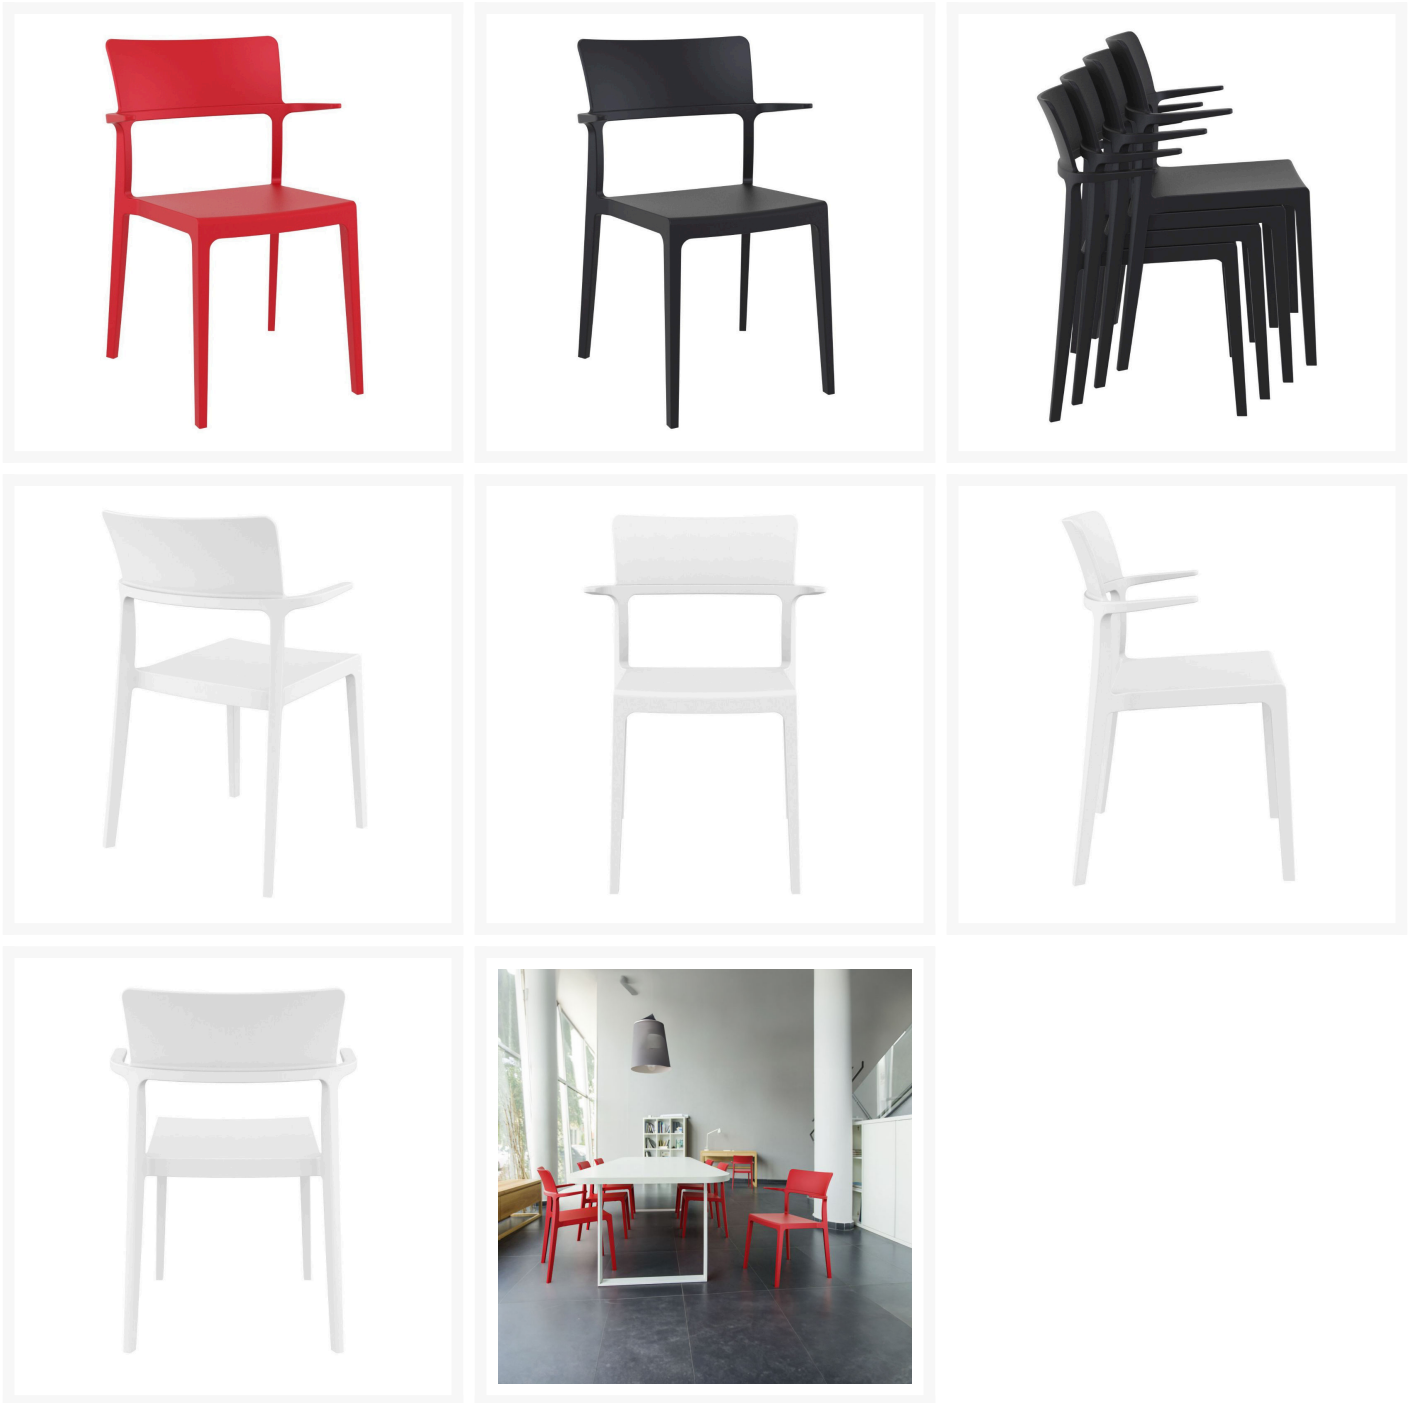

Short Description

Plus Dining Arm Chair

Description

The Plus Dining Arm Chair (ISP093) by Compamia features an eye-catching look that will bring a fresh, modern feel to any outdoor space. Made with commercial grade resin polypropylene, Compamia chairs and tables are guaranteed to last. Resin is resistant to fading and harsh weather conditions, making it ideal for