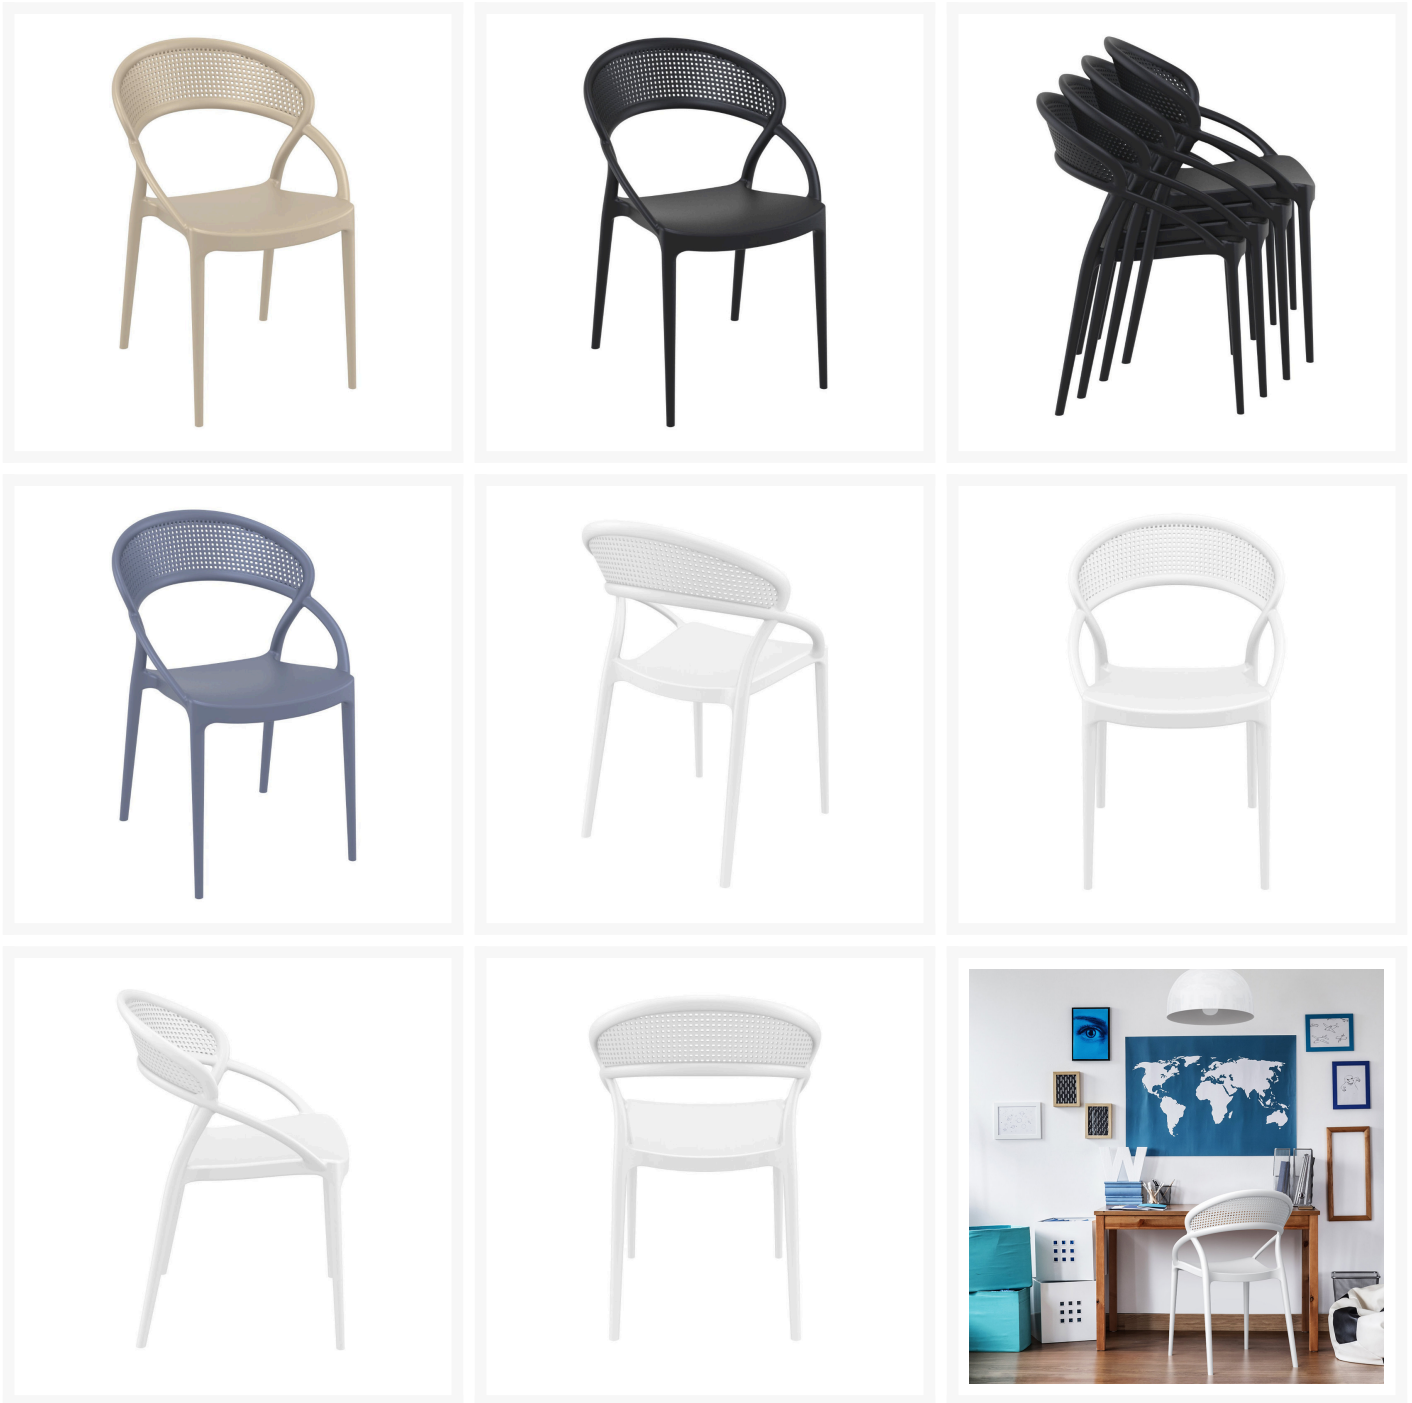

## Product Images

---

## Short Description

---

Sunset Dining Side Chair

## Description

---

The Sunset Dining Side Chair (ISP088) by Compamia features an eye-catching look that will bring a fresh, modern feel to any outdoor space. Made with commercial grade resin polypropylene, Compamia chairs and tables are guaranteed to last. Resin is resistant to fading and harsh weather conditions, making it ideal for

#### Dimensions

- 21.2" W x 22" D x 32.2" H (9.2 lbs.)
- Seat Height: 17.7"