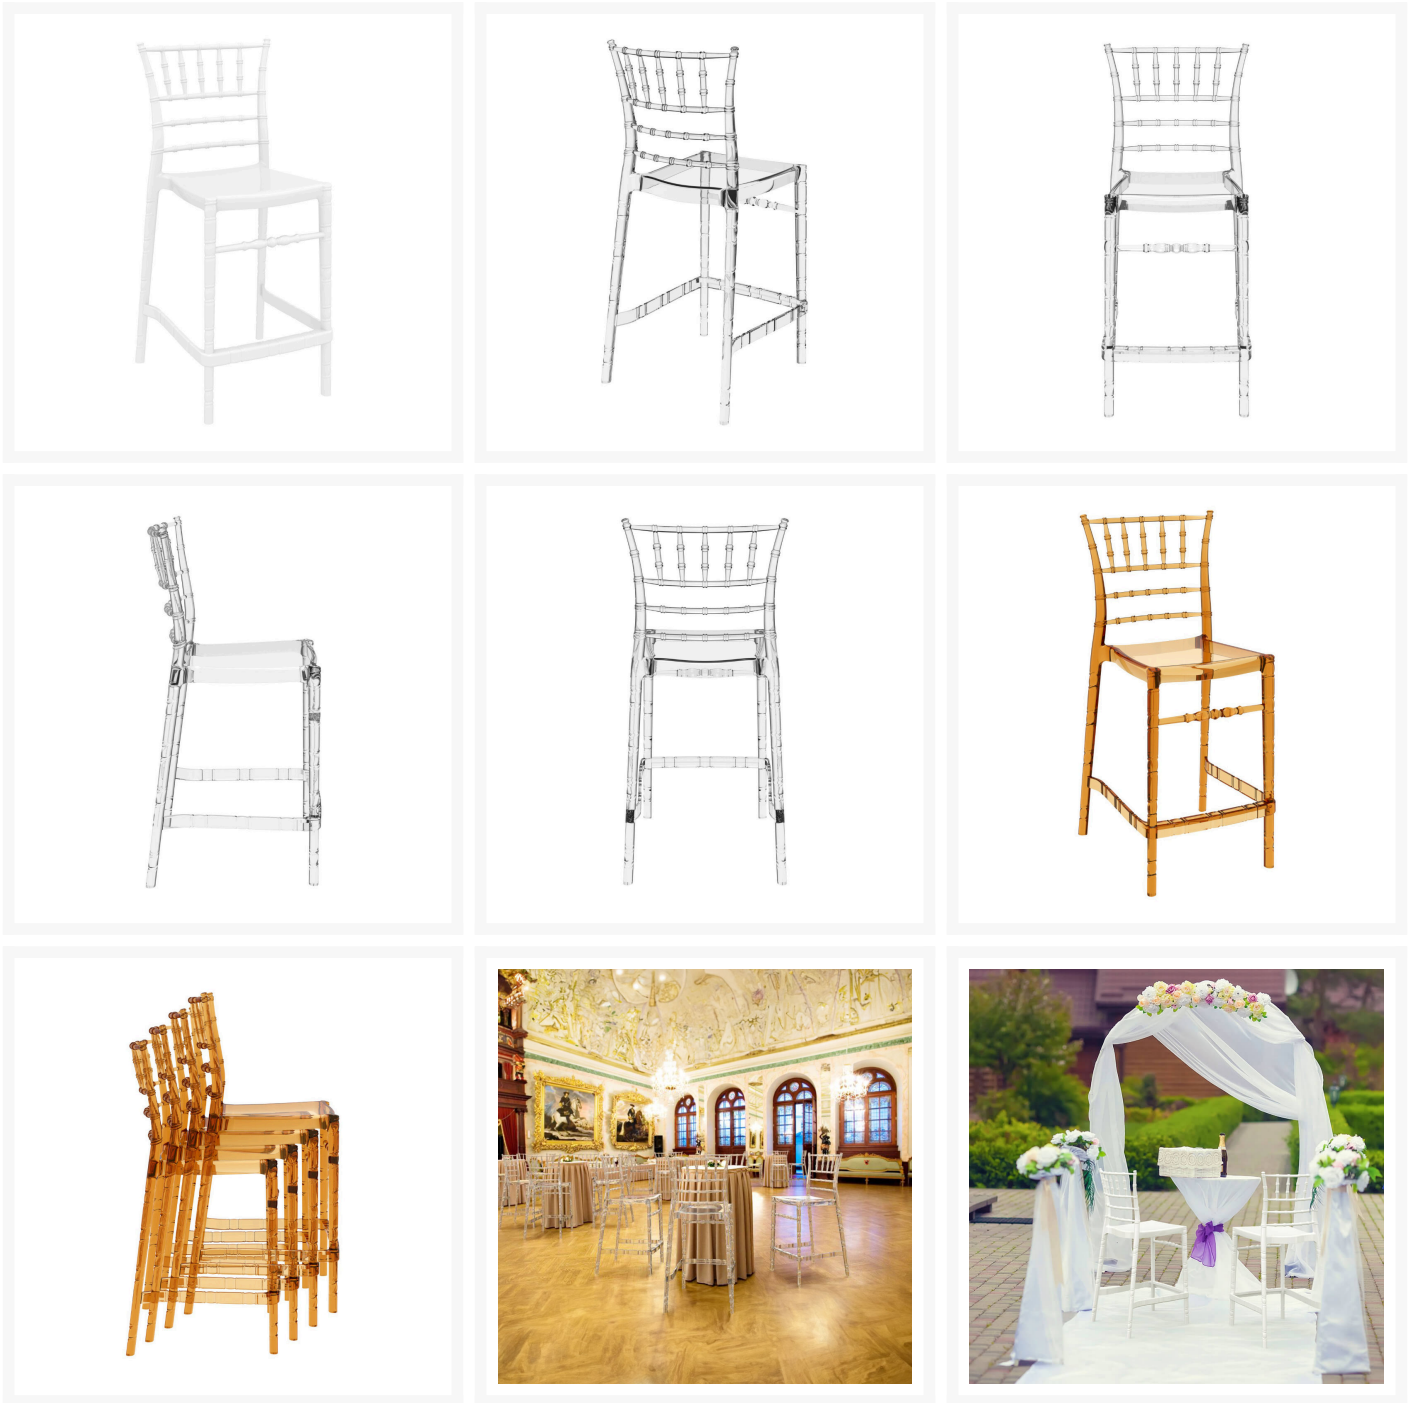

## Product Images

---

## Short Description

Chiavari Counter Stool

#### Dimensions

- 18.9" W x 20.5" D x 40.5" H (13 lbs.)
- Seat Height: 25.5"