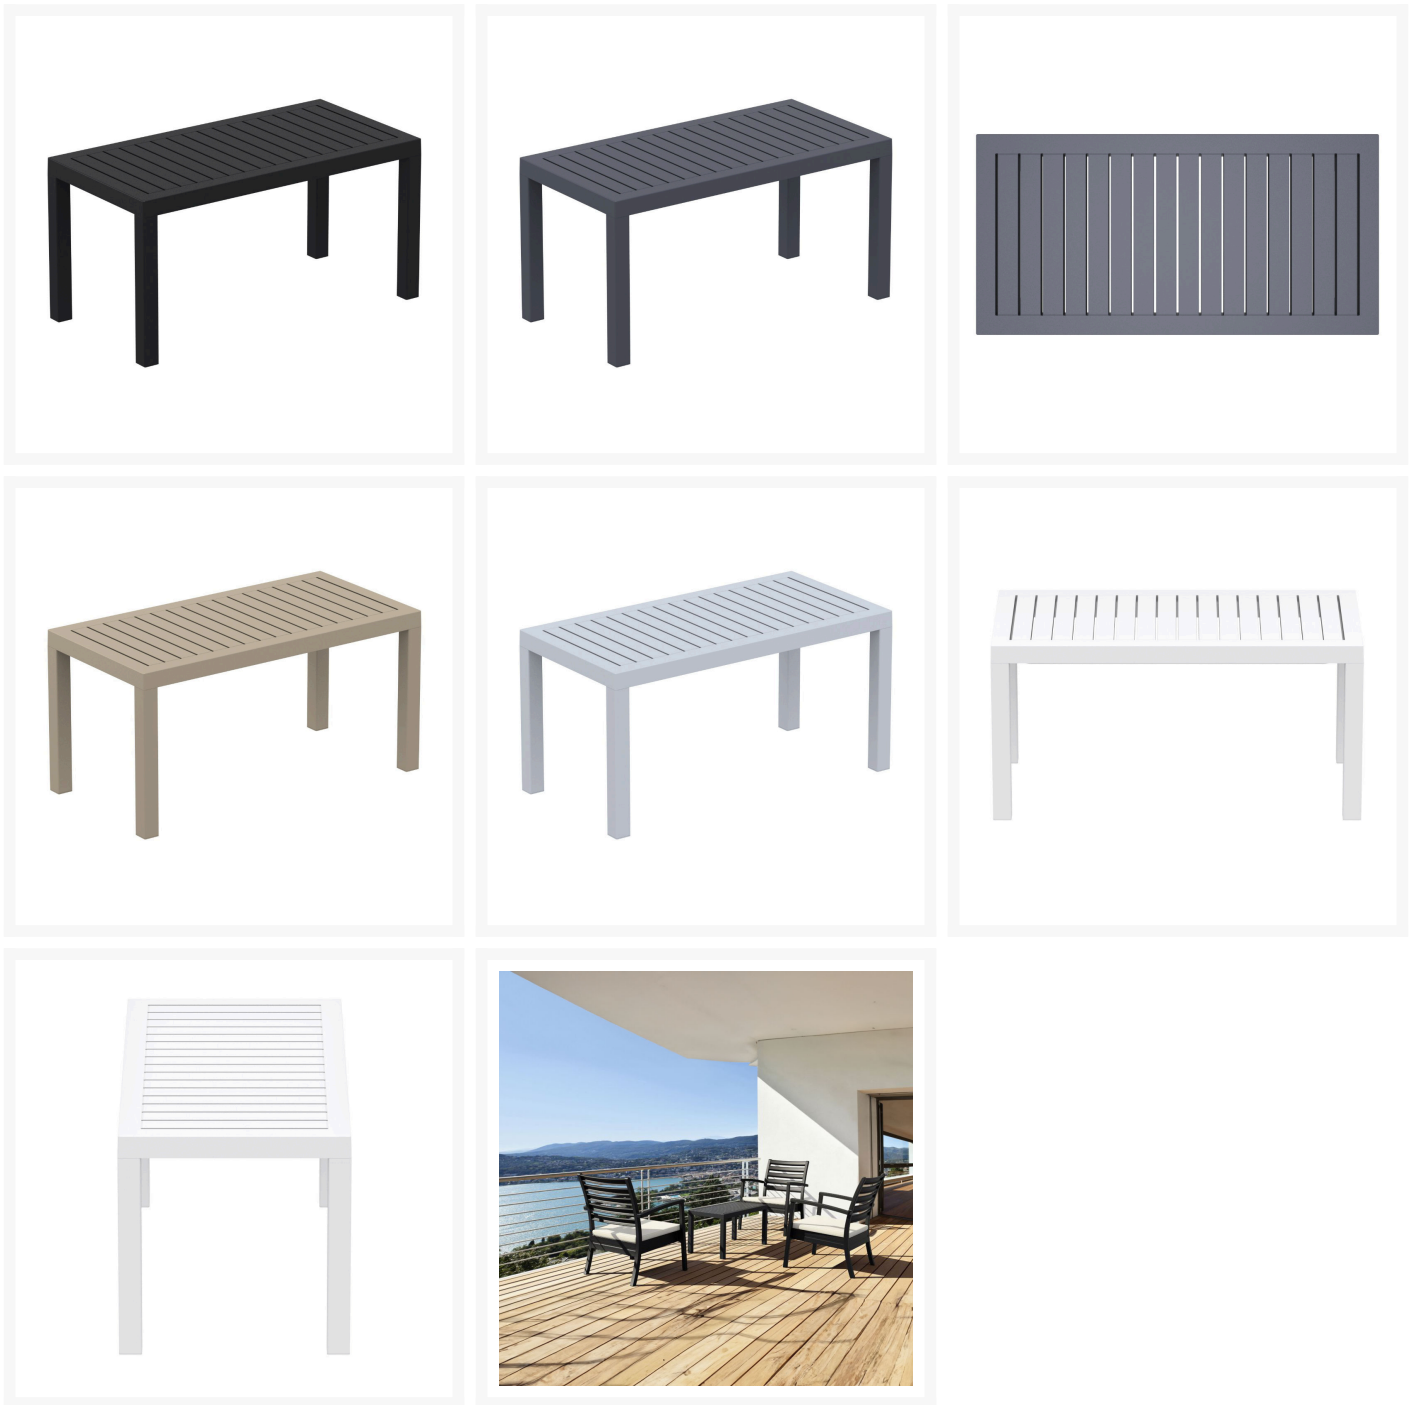

Product Images

Short Description

Ocean 17.7" x 35.4" Rectangular Coffee Table

Description

The Ocean 17.7" x 35.4" Rectangular Coffee Table (ISP069) by Compamia features an eye-catching look that will bring a fresh, modern feel to any outdoor space. Made with commercial grade resin polypropylene, Compamia chairs and tables are guaranteed to last. Resin is resistant to fading and harsh weather conditions,

making it ideal for use in backyards, hotels and restaurants. With its sturdy build and easy-to-clean table top, this dining table is the perfect solution for busy hosts!

Includes

- One (1) Ocean 17.7" x 35.4" Rectangular Coffee Table (ISP069) by Compamia

Dimensions

- 18" W x 36" D x 18" H (10 lbs.)

Features

- Frames are made using commercial grade resin polypropylene, which is strong and made for outdoor use
- Resin is resistant to fading, chlorine, salt water, stains and suntan oils
- Easy NO TOOL Assembly Required