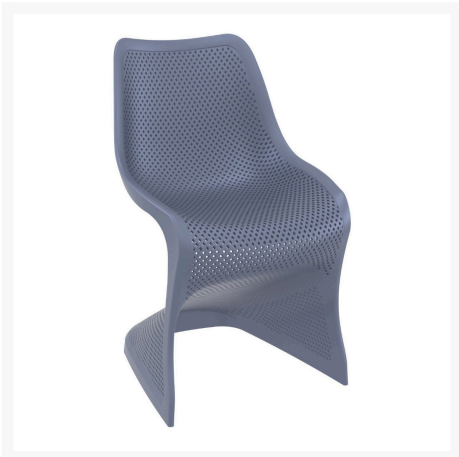

Product Images

Short Description

Bloom Dining Side Chair

Description

The Bloom Dining Side Chair (ISP048) by Compamia features an eye-catching look that will bring a fresh, modern feel to any outdoor space. Made with commercial grade resin polypropylene, Compamia chairs and tables are guaranteed to last. Resin is resistant to fading and harsh weather conditions, making it ideal for use in backyards, hotels and restaurants. Enjoy this chair's low-maintenance, stackable design around a matching dining table or next to the pool!

Includes

- Two (2) Bloom Dining Side Chairs (ISP048) by Compamia

Dimensions

- 20" W x 23" D x 33.5" H (13.2 lbs.)
- Seat Height: 18"

Features

- Frames are made using commercial grade resin polypropylene, which is strong and made for outdoor use
- Resin is resistant to fading, chlorine, salt water, stains and suntan oils
- Each leg has a non-skid rubber cap to keep your patio surface free from scratches
- Stackable chair design makes storage easy
- NO Assembly Required