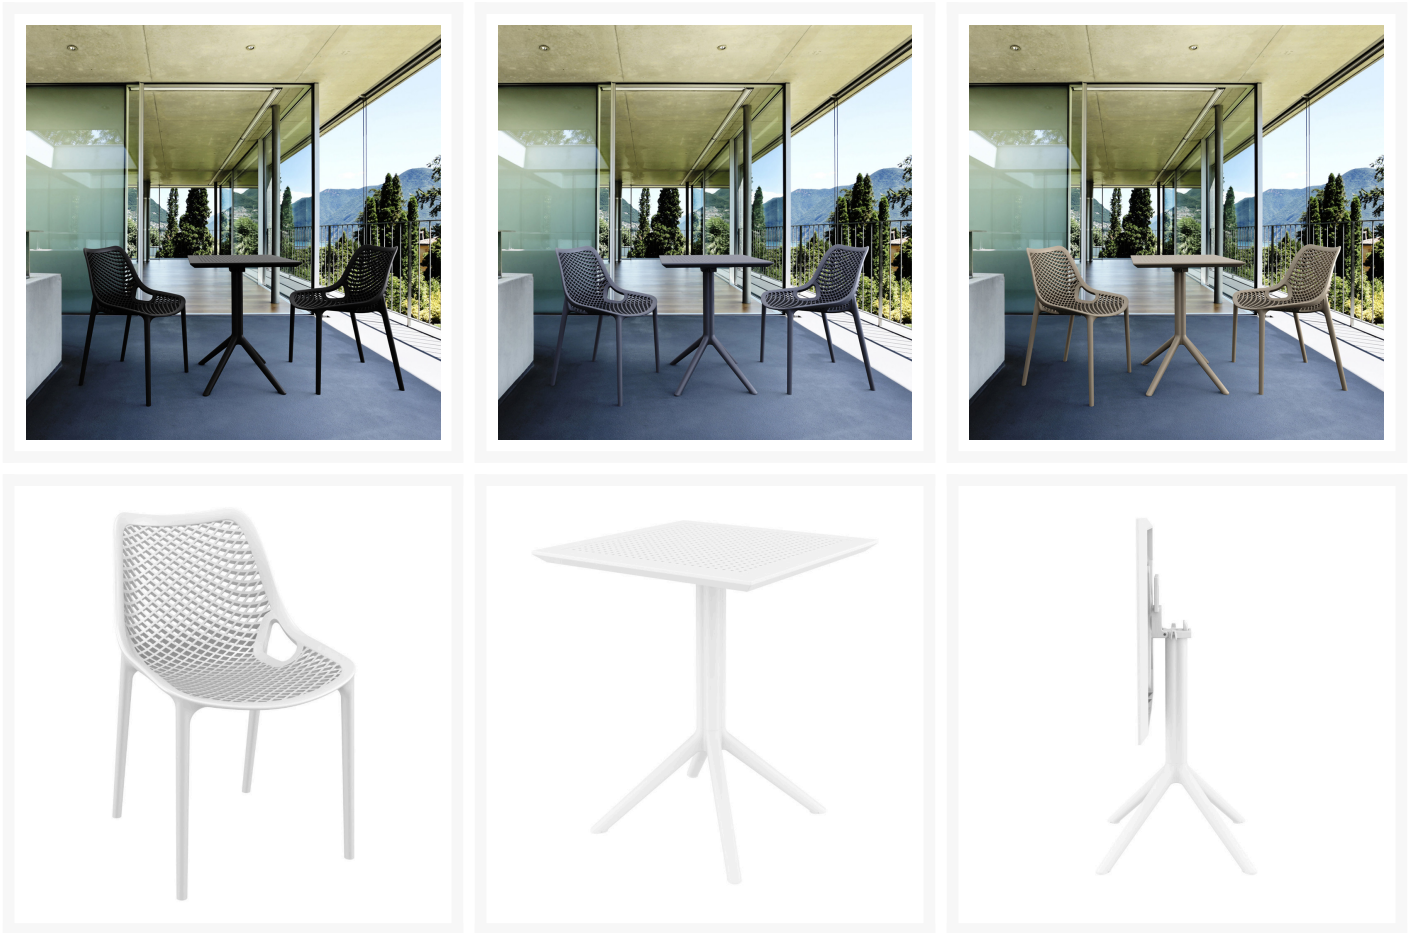

Product Images

Short Description

Air 2-Seat Bistro Set

Description

The Air 2-Seat Bistro Set (ISP0141S) by Compamia features an eye-catching look that will bring a fresh, modern feel to any outdoor space. Made with commercial grade resin polypropylene, Compamia chairs and tables are guaranteed to last. Resin is resistant to fading and harsh weather conditions, making it ideal for use in backyards, hotels and restaurants. With its stackable chairs and easy-to-clean table top, this dining set is the perfect low-maintenance solution for busy hosts.

Includes

- Two (2) Air Dining Side Chairs (ISP014)
- One (1) 24" Square Folding Dining Table

Dimensions

- Chairs: 19.7" W x 23.6" D x 32.3" H
- Seat Height: 17.5"
- Table: 23.6" W x 23.6" D x 29.5" H
- Total Weight: 32 lbs.

Features

- Frames are made using commercial grade resin polypropylene, which is strong and made for outdoor use
- Resin is resistant to fading, chlorine, salt water, stains and suntan oils
- Commercial-grade polypropylene resin ensures durability and longevity for both commercial and residential spaces
- Easy Assembly Required