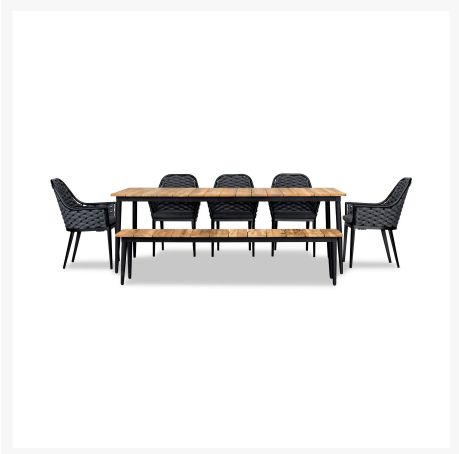

Product Images

Short Description

Parlor Louie 7 to 8 Seat Reclaimed Teak Dining Set with Bench PAR-BK-SET581 by Harmonia Living

Description

The Parlor Louie 7 to 8 Seat Reclaimed Teak Dining Set with Bench (PAR-BK-SET581) by Harmonia Living evokes the stately traditions of another era in sleek, modern colors and materials. The Parlor Dining Arm Chair brings a touch of warmth and comfort to your poolside or porch, whether surrounding the dining table or paired with an end table for intimate outdoor conversation. Its fully-welded aluminum frames are treated with a powder-coated finish to ensure lasting performance across the seasons. Beautiful Olefin rope compliment the frames making it both visually appealing and functional. The roping provides comfortable padding, as well as, temperature moderation during hot and cold days. The Louie table is constructed with Grade A teak wood, it is naturally resistant to moisture, rotting, and pests and perfectly suited for various climates and environments. Harmonia Living can be tailored to both Residential and Commercial settings and is committed to delivering exceptional furnishings to your outdoor space.

Includes

- Five (5) Parlor Dining Arm Chairs HL-PAR-BK-DAC-CAR
- Five (5) Seat Cushions
- One (1) Louie Rectangular Dining Bench LOU-AL-76BNCH

Dimensions

- Parlor Dining Chair: 22.75"W x 24.75"D x 34.75"H (16 lbs.)
 - Frame Height: 34.75
 - Seat Height (No Cushion): 17
 - Seat Height (With Cushion): 19.25
 - Back Height: 15.5
 - Arm Height: 25
- Louie Dining Table: 86.5"W x 39.5"D x 30"H (90 lbs.)
 - Frame Height: 30
 - Under Table Height: 27.5
- Louie Dining Bench: 15.75"W x 77"D x 17.25"H (36 lbs.)
 - Frame Height: 17.25