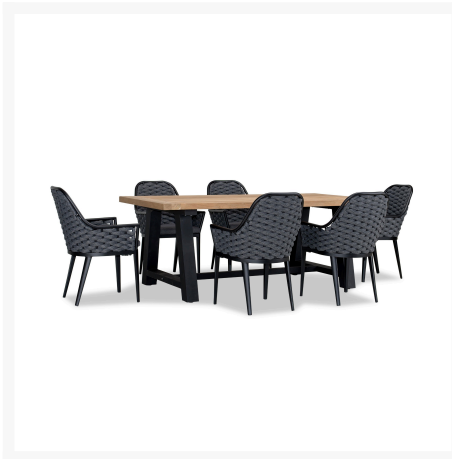

## Short Description

Parlor Mill 6 Seat Reclaimed Teak Patio Dining Set PAR-BK-SET530 by Harmonia Living

## Description

The Parlor Mill 6 Seat Reclaimed Teak Patio Dining Set (PAR-BK-SET530) by Harmonia Living evokes the stately traditions of another era in sleek, modern colors and materials. The Parlor Dining Arm Chair brings a touch of warmth and comfort to your poolside or porch, whether surrounding the dining table or paired with an end

table for intimate outdoor conversation. Its fully-welded aluminum frames are treated with a powder-coated finish to ensure lasting performance across the seasons. Beautiful Olefin rope compliment the frames making it both visually appealing and functional. The roping provides comfortable padding, as well as, temperature moderation during hot and cold days. The Mill Dining Table is constructed with Grade A teak wood and is paired with an industrial design aluminum trestle base with a black powder-coated paint finish, for a bit of modern flair. Harmonia Living can be tailored to both Residential and Commercial settings and is committed to delivering exceptional furnishings to your outdoor space.

#### Dimensions

- Parlor Dining Chair: 22.75"W x 24.75"D x 34.75"H (16 lbs.)
  - Frame Height: 34.75
  - Seat Height (No Cushion): 17
  - Seat Height (With Cushion): 19.25
  - Back Height: 15.5
  - Arm Height: 25
- Mill Dining Table: 78.75"W x 39.5"D x 30"H (122 lbs.)
  - Frame Height: 30
  - Under Table Height: 29