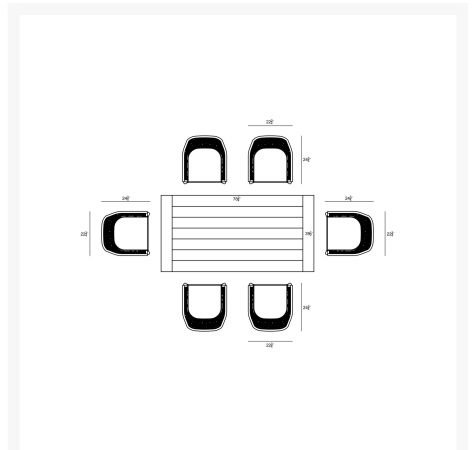

Short Description

Parlor Mill 6 Seat Reclaimed Teak Patio Dining Set PAR-BK-SET530 by Harmonia Living

Description

The Parlor Mill 6 Seat Reclaimed Teak Patio Dining Set (PAR-BK-SET530) by Harmonia Living evokes the stately traditions of another era in sleek, modern colors and materials. The Parlor Dining Arm Chair brings a touch of warmth and comfort to your poolside or porch, whether surrounding the dining table or paired with an end