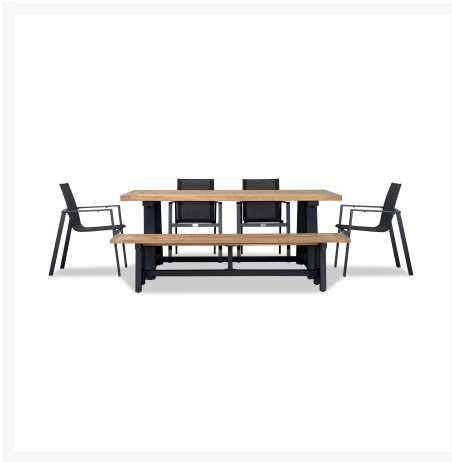

Product Images

Short Description

Lift Mill 6 to 7 Seat Reclaimed Teak Dining Set with Bench LIFT-BK-SET551 by Harmonia Living

Description

The sleek and modern Lift Mill 6 to 7 Seat Reclaimed Teak Dining Set with Bench (LIFT-BK-SET551) by Harmonia Living is a savvy, versatile choice for your outdoor space. Dismissing both the ordinary and the extravagant, the Lift Chair's simple, chic style and bold finish fit most any palette and decor. A floating seat

design adds a hint of elegance, and interest. Its fully-welded aluminum frames are treated with a powder-coated finish to ensure lasting performance across the seasons. Enjoy an easy-to-maintain seat made of soft Texteline sling material and a supportive backrest. Storing or transporting your chairs is easy and seamless with its stackable design. The Mill Dining Table is constructed with Grade A teak wood and is paired with an industrial design aluminum trestle base with a black powder-coated paint finish, for a bit of modern flair. Harmonia Living can be tailored to both Residential and Commercial settings and is committed to delivering exceptional furnishings to your outdoor space.

Includes

- Four (4) Lift Dining Arm Chairs HL-LIFT-BK-DAC-BK
- One (1) Mill Dining Bench MILL-AL-78BNCH
- One (1) Mill 78" Rectangular Dining Table MILL-AL-78RCDT

Dimensions

- Mill Dining Table: 78.75"W x 39.5"D x 30"H (122 lbs.)
 - Frame Height: 30
 - Under Table Height: 29
- Lift Dining Arm Chair: 22.5"W x 26.5"D x 34.25"H (6 lbs.)
 - Frame Height: 34.25
 - Seat Height (No Cushion): 17.75
 - Back Height: 16.5
 - Arm Height: 25.25
- Mill Dining Bench: 15.75"W x 78.75"D x 17.2"H (44 lbs.)
 - Frame Height: 17.2