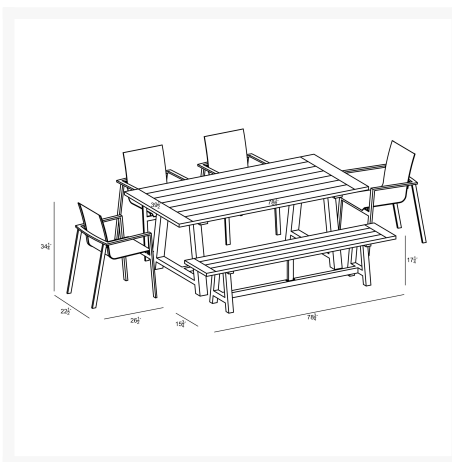

Product Images

Short Description

Lift Mill 6 to 7 Seat Reclaimed Teak Dining Set with Bench LIFT-BK-SET551 by Harmonia Living

Description

The sleek and modern Lift Mill 6 to 7 Seat Reclaimed Teak Dining Set with Bench (LIFT-BK-SET551) by Harmonia Living is a savvy, versatile choice for your outdoor space. Dismissing both the ordinary and the extravagant, the Lift Chair's simple, chic style and bold finish fit most any palette and decor. A floating seat

design adds a hint of elegance, and interest. Its fully-welded aluminum frames are treated with a powder-coated finish to ensure lasting performance across the seasons. Enjoy an easy-to-maintain seat made of soft Texteline sling material and a supportive backrest. Storing or transporting your chairs is easy and seamless with its stackable design. The Mill Dining Table is constructed with Grade A teak wood and is paired with an industrial design aluminum trestle base with a black powder-coated paint finish, for a bit of modern flair. Harmonia Living can be tailored to both Residential and Commercial settings and is committed to delivering exceptional furnishings to your outdoor space.

Includes

- Four (4) Lift Dining Arm Chairs HL-LIFT-BK-DAC-BK
- One (1) Mill Dining Bench MILL-AL-78BNCH
- One (1) Mill 78" Rectangular Dining Table MILL-AL-78RCDT

Dimensions

- Mill Dining Table: 78.75"W x 39.5"D x 30"H (122 lbs.)
 - Frame Height: 30
 - Under Table Height: 29
- Lift Dining Arm Chair: 22.5"W x 26.5"D x 34.25"H (6 lbs.)
 - Frame Height: 34.25
 - Seat Height (No Cushion): 17.75
 - Back Height: 16.5
 - Arm Height: 25.25
- Mill Dining Bench: 15.75"W x 78.75"D x 17.2"H (44 lbs.)
 - Frame Height: 17.2