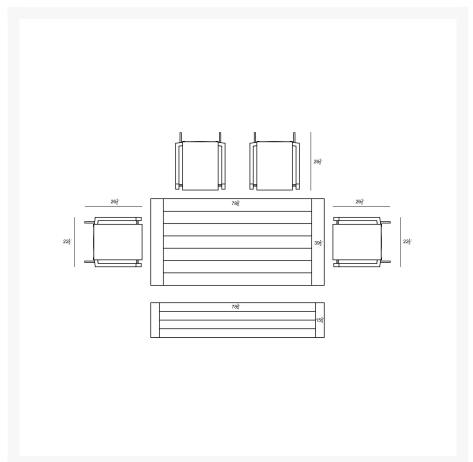

Product Images

Short Description

Lift Mill 6 to 7 Seat Reclaimed Teak Dining Set with Bench LIFT-BK-SET551 by Harmonia Living

Description

The sleek and modern Lift Mill 6 to 7 Seat Reclaimed Teak Dining Set with Bench (LIFT-BK-SET551) by Harmonia Living is a savvy, versatile choice for your outdoor space. Dismissing both the ordinary and the extravagant, the Lift Chair's simple, chic style and bold finish fit most any palette and decor. A floating seat

design adds a hint of elegance, and interest. Its fully-welded aluminum frames are treated with a powder-coated finish to ensure lasting performance across the seasons. Enjoy an easy-to-maintain seat made of soft Texteline sling material and a supportive backrest. Storing or transporting your chairs is easy and seamless with its stackable design. The Mill Dining Table is constructed with Grade A teak wood and is paired with an industrial design aluminum trestle base with a black powder-coated paint finish, for a bit of modern flair. Harmonia Living can be tailored to both Residential and Commercial settings and is committed to delivering exceptional furnishings to your outdoor space.

Includes

- Four (4) Lift Dining Arm Chairs HL-LIFT-BK-DAC-BK
- One (1) Mill Dining Bench MILL-AL-78BNCH
- One (1) Mill 78" Rectangular Dining Table MILL-AL-78RCDT

Dimensions

- Mill Dining Table: 78.75"W x 39.5"D x 30"H (122 lbs.)
 - Frame Height: 30
 - Under Table Height: 29
- Lift Dining Arm Chair: 22.5"W x 26.5"D x 34.25"H (6 lbs.)
 - Frame Height: 34.25
 - Seat Height (No Cushion): 17.75
 - Back Height: 16.5
 - Arm Height: 25.25
- Mill Dining Bench: 15.75"W x 78.75"D x 17.2"H (44 lbs.)
 - Frame Height: 17.2