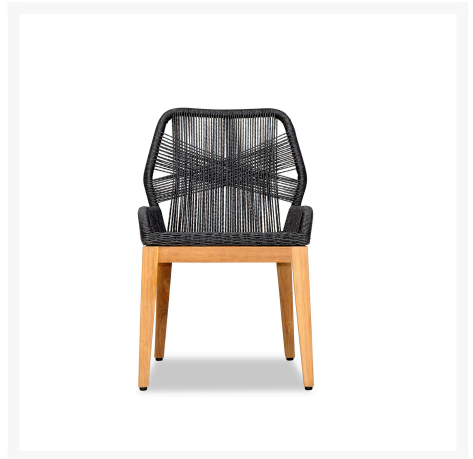

Product Images

Short Description

Carl Fields 8 Seat Reclaimed Teak and Rope Dining Set with Bench CARL-TK-SET580 by Harmonia Living

Description

The Carl Fields 8 Seat Reclaimed Teak and Rope Dining Set with Bench (CARL-TK-SET580) by Harmonia Living is a blend of intricate rope design and repurposed old-growth teak. The rope itself is twisted strands of high-density polyethylene (HDPE) and crafted to form a sturdy, yet comfortable seat. This timeless piece of

Includes

- Two (2) Carl Dining Arm Chairs CARL-RP-DAC
- Three (3) Carl Dining Side Chairs CARL-RP-DSC
- One (1) Fields Dining Bench FLD-TK-74BNCH
- One (1) Fields Dining Table FLD-TK-86RCTD

Dimensions

- Fields Dining Table: 86.5"W x 39.5"D x 30"H (156 lbs.)
 - Frame Height: 30
 - Under Table Height: 29
- Carl Dining Arm Chair: 24"W x 22"D x 32"H (18 lbs.)
 - Frame Height: 32
 - Seat Height (No Cushion): 18.75
 - Back Height: 13.25
 - Arm Height: 25
- Carl Dining Side Chair: 24"W x 22"D x 32"H (18 lbs.)
 - Frame Height: 32
 - Seat Height (No Cushion): 18.75
 - Back Height: 13.25
 - Arm Height: 21.25
- Fields Dining Bench: 15.75"W x 75"D x 17.25"H (71 lbs.)
 - Frame Height: 17.25
 - Seat Height (No Cushion): 17.25