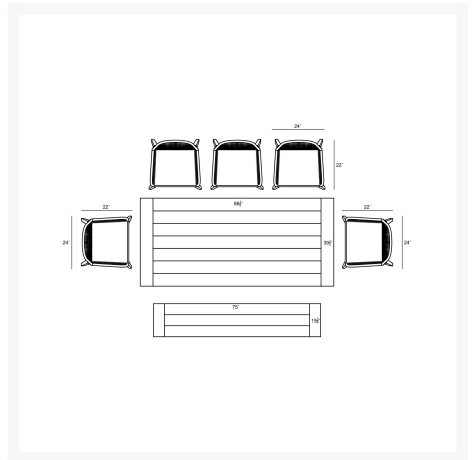

Product Images

Short Description

Carl Fields 8 Seat Reclaimed Teak and Rope Dining Set with Bench CARL-TK-SET580 by Harmonia Living

Description

The Carl Fields 8 Seat Reclaimed Teak and Rope Dining Set with Bench (CARL-TK-SET580) by Harmonia Living is a blend of intricate rope design and repurposed old-growth teak. The rope itself is twisted strands of high-density polyethylene (HDPE) and crafted to form a sturdy, yet comfortable seat. This timeless piece of

Includes

- Two (2) Carl Dining Arm Chairs CARL-RP-DAC
- Three (3) Carl Dining Side Chairs CARL-RP-DSC
- One (1) Fields Dining Bench FLD-TK-74BNCH
- One (1) Fields Dining Table FLD-TK-86RCTD

Dimensions

- Fields Dining Table: 86.5"W x 39.5"D x 30"H (156 lbs.)
 - Frame Height: 30
 - Under Table Height: 29
- Carl Dining Arm Chair: 24"W x 22"D x 32"H (18 lbs.)
 - Frame Height: 32
 - Seat Height (No Cushion): 18.75
 - Back Height: 13.25
 - Arm Height: 25
- Carl Dining Side Chair: 24"W x 22"D x 32"H (18 lbs.)
 - Frame Height: 32
 - Seat Height (No Cushion): 18.75
 - Back Height: 13.25
 - Arm Height: 21.25
- Fields Dining Bench: 15.75"W x 75"D x 17.25"H (71 lbs.)
 - Frame Height: 17.25
 - Seat Height (No Cushion): 17.25