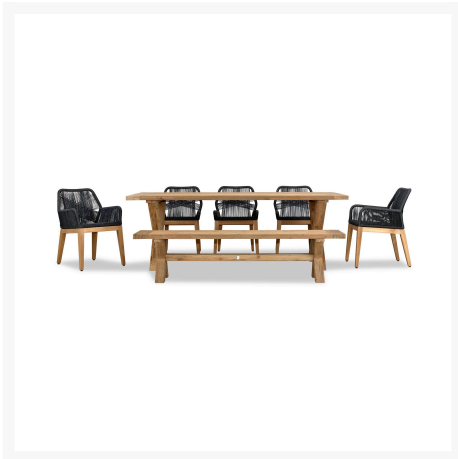

Product Images

Short Description

Carl Fields 8 Seat Reclaimed Teak and Rope Dining Set with Bench CARL-TK-SET580 by Harmonia Living

Description

The Carl Fields 8 Seat Reclaimed Teak and Rope Dining Set with Bench (CARL-TK-SET580) by Harmonia Living is a blend of intricate rope design and repurposed old-growth teak. The rope itself is twisted strands of high-density polyethylene (HDPE) and crafted to form a sturdy, yet comfortable seat. This timeless piece of

Includes

- Two (2) Carl Dining Arm Chairs CARL-RP-DAC
- Three (3) Carl Dining Side Chairs CARL-RP-DSC
- One (1) Fields Dining Bench FLD-TK-74BNCH
- One (1) Fields Dining Table FLD-TK-86RCTD

Dimensions

- Fields Dining Table: 86.5"W x 39.5"D x 30"H (156 lbs.)
 - Frame Height: 30
 - Under Table Height: 29
- Carl Dining Arm Chair: 24"W x 22"D x 32"H (18 lbs.)
 - Frame Height: 32
 - Seat Height (No Cushion): 18.75
 - Back Height: 13.25
 - Arm Height: 25
- Carl Dining Side Chair: 24"W x 22"D x 32"H (18 lbs.)
 - Frame Height: 32
 - Seat Height (No Cushion): 18.75
 - Back Height: 13.25
 - Arm Height: 21.25
- Fields Dining Bench: 15.75"W x 75"D x 17.25"H (71 lbs.)
 - Frame Height: 17.25
 - Seat Height (No Cushion): 17.25