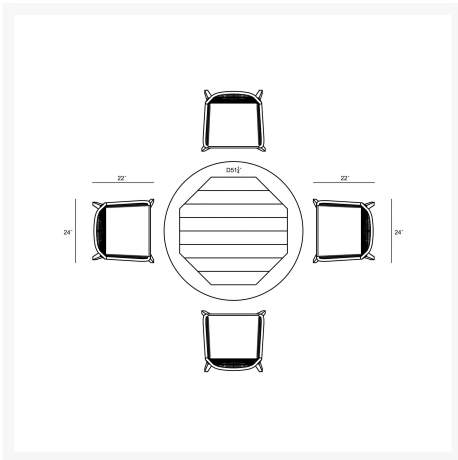

Short Description

Carl Roost 4 Seat Reclaimed Teak and Rope Dining Set CARL-TK-SET521 by Harmonia Living

Description

The Carl Roost 4 Seat Reclaimed Teak and Rope Dining Set (CARL-TK-SET521) by Harmonia Living is a blend of intricate rope design and repurposed old-growth teak. The rope itself is twisted strands of high-density polyethylene (HDPE) and crafted to form a sturdy, yet comfortable seat. This timeless piece of outdoor