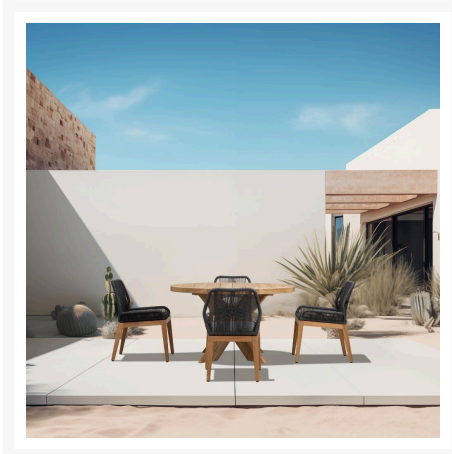

Short Description

Carl Roost 4 Seat Reclaimed Teak and Rope Dining Set CARL-TK-SET521 by Harmonia Living

Description

The Carl Roost 4 Seat Reclaimed Teak and Rope Dining Set (CARL-TK-SET521) by Harmonia Living is a blend of intricate rope design and repurposed old-growth teak. The rope itself is twisted strands of high-density polyethylene (HDPE) and crafted to form a sturdy, yet comfortable seat. This timeless piece of outdoor