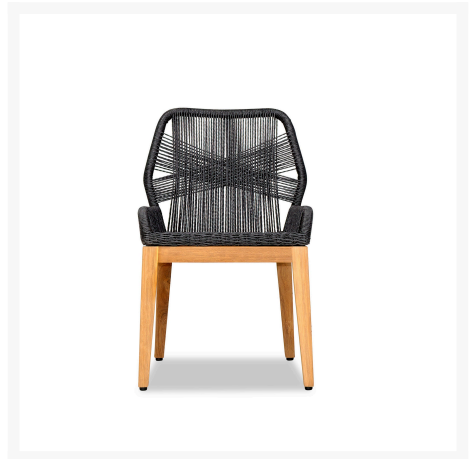

## Short Description

Carl Roost 4 Seat Reclaimed Teak and Rope Dining Set CARL-TK-SET521 by Harmonia Living

## Description

The Carl Roost 4 Seat Reclaimed Teak and Rope Dining Set (CARL-TK-SET521) by Harmonia Living is a blend of intricate rope design and repurposed old-growth teak. The rope itself is twisted strands of high-density polyethylene (HDPE) and crafted to form a sturdy, yet comfortable seat. This timeless piece of outdoor