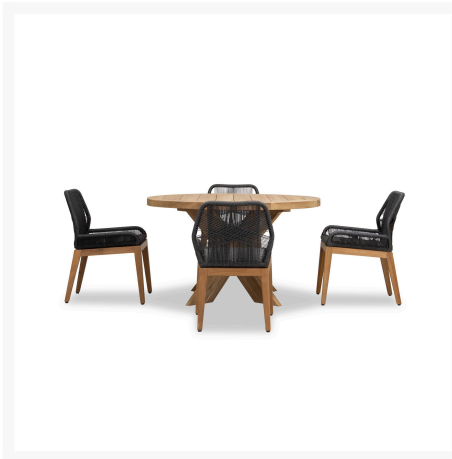

## Short Description

Carl Roost 4 Seat Reclaimed Teak and Rope Dining Set CARL-TK-SET521 by Harmonia Living

## Description

The Carl Roost 4 Seat Reclaimed Teak and Rope Dining Set (CARL-TK-SET521) by Harmonia Living is a blend of intricate rope design and repurposed old-growth teak. The rope itself is twisted strands of high-density polyethylene (HDPE) and crafted to form a sturdy, yet comfortable seat. This timeless piece of outdoor

#### Includes

- Four (4) Carl Dining Side Chairs CARL-RP-DSC
- One (1) Roost 51" Round Dining Table RST-TK-51RDT

#### Dimensions

- Roost Dining Table: 51"W x 51.2"D x 29.9"H (97 lbs.)
  - Frame Height: 29.9
- Carl Dining Side Chair: 24"W x 22"D x 32"H (18 lbs.)
  - Frame Height: 32
  - Seat Height (No Cushion): 18.75
  - Back Height: 13.25
  - Arm Height: 21.25