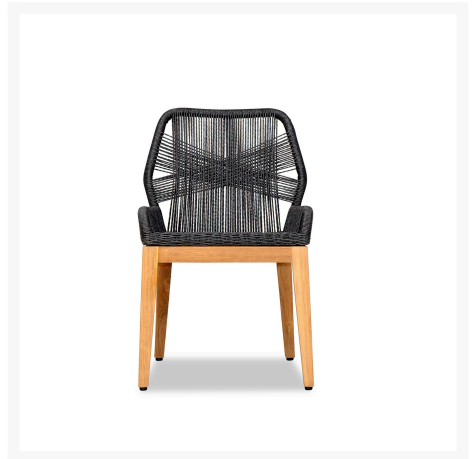

## Short Description

Carl Fields 8 Seat Reclaimed Teak and Rope Dining Set CARL-TK-SET573 by Harmonia Living

## Description

The Carl Fields 8 Seat Reclaimed Teak and Rope Dining Set (CARL-TK-SET573) by Harmonia Living is a blend of intricate rope design and repurposed old-growth teak. The rope itself is twisted strands of high-density polyethylene (HDPE) and crafted to form a sturdy, yet comfortable seat. This timeless piece of outdoor