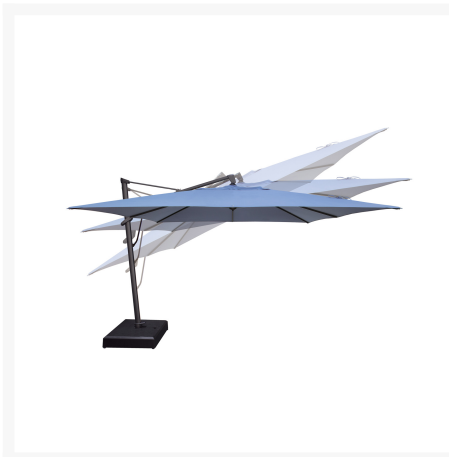

Product Images