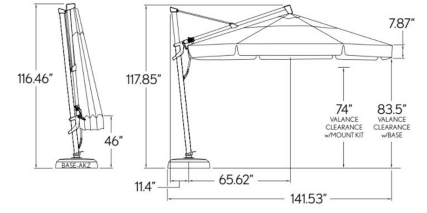

Product Images

UMBRELLA SIZE RECOMMENDATIONS

Some tables are recommended. Check the manufacturer for weight and other restrictions. Always use proper anchoring. For more information on proper anchoring, please refer to the manufacturer's instructions. Always use proper anchoring. For more information on proper anchoring, please refer to the manufacturer's instructions. Always use proper anchoring. For more information on proper anchoring, please refer to the manufacturer's instructions.

TABLE SHAPE	DIAMETER	DEEP SEATING*	TABLE SHAPE	DIAMETER	DEEP SEATING*
11' Octagon	85	NO	11.5' Square	132	NO
8'x10' Rectangle	80	NO	10'x12' Rectangle	130	NO
10' Round	70	NO	12' Octagon	129	NO
10' Octagon	72	NO	10' Square	100	NO
9' Octagon	57	NO	11.5' Octagon	96	NO
7' Square	49	NO	8'x11' Rectangle	88	NO
3.5' Octagon	39	NO			

Includes

- One (1) 11.5" AKZ Plus Square Cantilever Umbrella AKZPSQ11
- One (1) Protective Cover
- Fillable bases and mount kits sold separately

Dimensions

- Canopy Size: 11.5'
- Coverage: 132 sq. ft.
- Clearance w/ Base: 92.38"
- Clearance w/ Mount Kit: 84.88"
- Overall Height (closed): 124.68"
- Overall Width (open): 157.53"
- Number of Ribs: 8
- Pole Diameter: 3.64" x 2.56"
- Weight: 90 lbs.
- Fillable Standard Base (BASE-13) Weight: 75 lbs.
- Fillable Rolling Base (BASE-13R) Weight: 190 lbs.