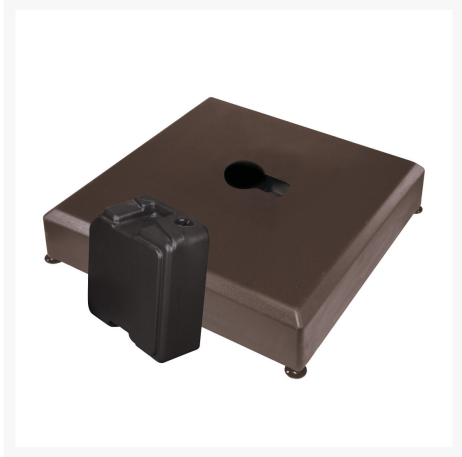

UMBRELLA SIZE RECOMMENDATIONS

Some tables are recommended. Check the manufacturer for weight and other restrictions. Always use proper anchoring. For more information on proper anchoring, please refer to the manufacturer's instructions. Always use proper anchoring. For more information on proper anchoring, please refer to the manufacturer's instructions. Always use proper anchoring. For more information on proper anchoring, please refer to the manufacturer's instructions.

TABLE SHAPE	DIAMETER	DEEP SEATING*	TABLE SHAPE	DIAMETER	DEEP SEATING*
11' Octagon	85	NO	11.5' Square	132	NO
8'x10' Rectangle	80	NO	10'x12' Rectangle	130	NO
10' Round	70	NO	12' Octagon	129	NO
10' Octagon	72	NO	10' Square	100	NO
9' Octagon	57	NO	11.5' Octagon	96	NO
7' Square	49	NO	8'x11' Rectangle	88	NO
3.5' Octagon	39	NO			

Short Description

11.5" AKZ PLUS Square Cantilever Umbrella AKZPSQ11 by Treasure Garden

Description

The 11.5" AKZ PLUS Square Cantilever Umbrella (AKZPSQ11) by Treasure Garden is elegant, durable and easy to use, bringing the perfect amount of shade and style to your patio. Its simple crank-to-open system makes setup easy, while its 360° rotation and infinite tilt function help you to follow the sun all day long.

This sunshade is available in several sleek, rust-proof finishes and a variety of top quality, fade resistant fabrics. Whether you're looking to go bold, relax, or bring a fresh new look to your patio, this umbrella is adaptable to any and all of your outdoor needs. If you can't find the fabric you're looking for, give us a call at 1-888-947-4449 for more options!

Includes

- One (1) 11.5" AKZ Plus Square Cantilever Umbrella AKZPSQ11
- One (1) Protective Cover
- Fillable bases and mount kits sold separately

Dimensions