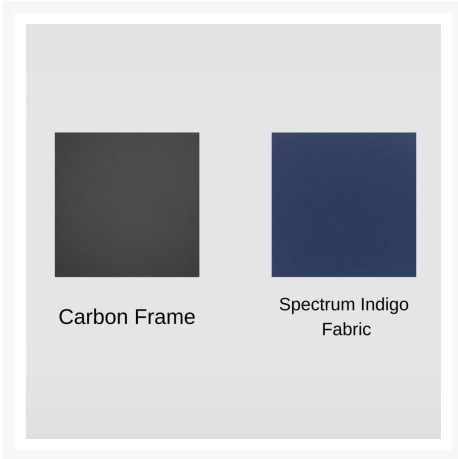

Product Images

Short Description

Koral 3-Seat Sectional Set by Oxford Garden

Description

Create a sophisticated outdoor space with the Koral 3-Seat Sectional Set by Oxford Garden. This fully-upholstered modular collection can be locked into any configuration or left open, providing the perfect configuration for your outdoor patio space. Its durable, powder-coated aluminum frame in a Carbon finish, welded heavy gauge construction with stainless steel hardware, and fade-resistant Sunbrella Spectrum Indigo fabric are made to endure in any outdoor setting, rain or shine. Oxford Garden crafts every piece to the highest quality that will enhance business and residential spaces to stand the test of time.