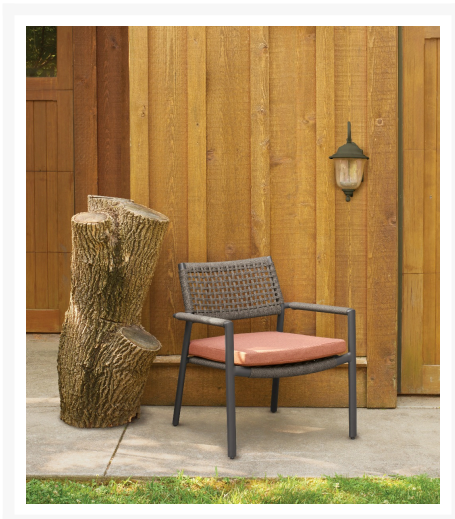

Product Images

Short Description

Eiland Club Chair EDCC by Oxford Garden

Description

With a subtle and sophisticated look, the Eiland Club Chair (EDCC) by Oxford Garden will complement a variety of outdoor spaces. Its PVC-coated composite cord in Mocha, makes for an extremely comfortable seat and the open weave detail creates a lightweight, yet sturdy seating situation. Its durable, powder-coated aluminum frame in a Carbon black finish, welded heavy gauge construction with stainless steel hardware, and conveniently stackable design will transform your outdoor space for years to come. Oxford Garden crafts every piece to the highest quality that will enhance business and residential spaces to stand the test of time.

Includes

- One (1) Eiland Club Chair EDCC
- One (1) Optional Seat Cushion 1EDCCPR

Dimensions

- W 26.5" x D 25.25" x H 30"
- Seat Height: 15.25"
- Weight: 15 lbs

Features

- Premium commercial-grade materials ensure durability and longevity for both commercial and residential spaces
- Fully welded, commercial quality frames with stainless steel hardware are lightweight, sturdy, and rust proof
- Rustproof powder-coated aluminum frames treated with a multi-step finish for maximum outdoor protection
- Leg end caps provide protection against marring and scratching of surfaces
- Composite cord are composed of PVC-coated polyester threads and is durable, easy to maintain, and comfortable
- Open weave of composite cord creates visual interest and a comfortable seat
- Stackable chair design makes storage and transportation easy
- Bumpers on the seat bottom and legs prevent scratching while stacked
- Arrives fully assembled