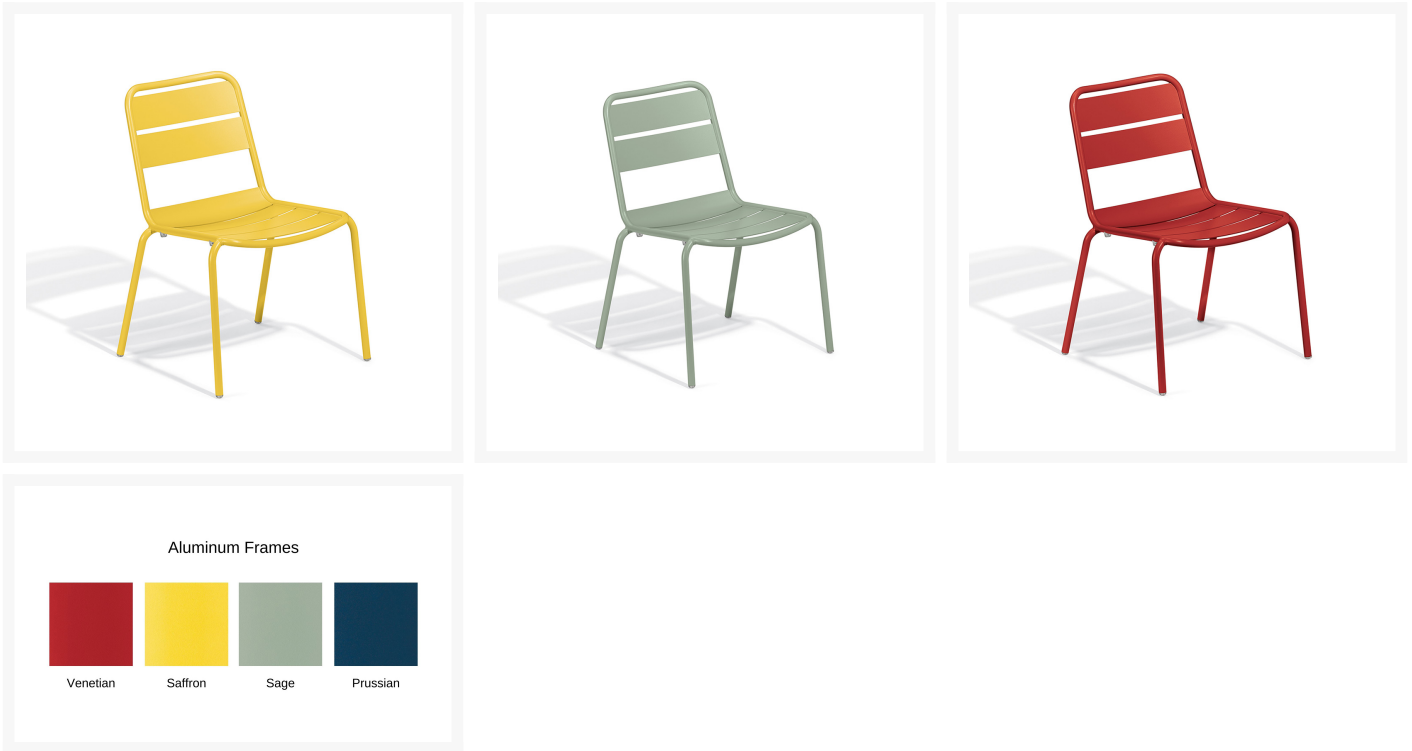

PATIO
PRODUCTIONS

Patio Productions San Diego

2161 Hancock St

San Diego, CA 92110

Phone: 1-888-947-4449

Product Images

Short Description

Kapri Dining Side Chair KISC - Set of 2 by Oxford Garden

Description

A fusion of modern design with retro style, the Kapri Dining Side Chair (KISC) - Set of 2 by Oxford Garden offers a streamlined silhouette that is perfect for the contemporary outdoor space. Its mod-inspired legs and curvilinear slats give it a unique visual appeal, while sturdy, all-weather construction ensures lasting performance across the seasons. Its durable, powder-coated aluminum frame, welded heavy gauge construction with stainless steel hardware, and an assortment of colors will vibrantly transform your outdoor space. Oxford Garden crafts every piece to the highest quality that will enhance business and residential spaces to stand the test of time.

Includes

- Two (2) Kapri Dining Side Chairs KISC

Dimensions

- W 22.25" x D 23.5" x H 31.75"
- Seat Height: 17"
- Weight: 8.5 lbs

Features

- Premium commercial-grade materials ensure durability and longevity for both commercial and residential spaces