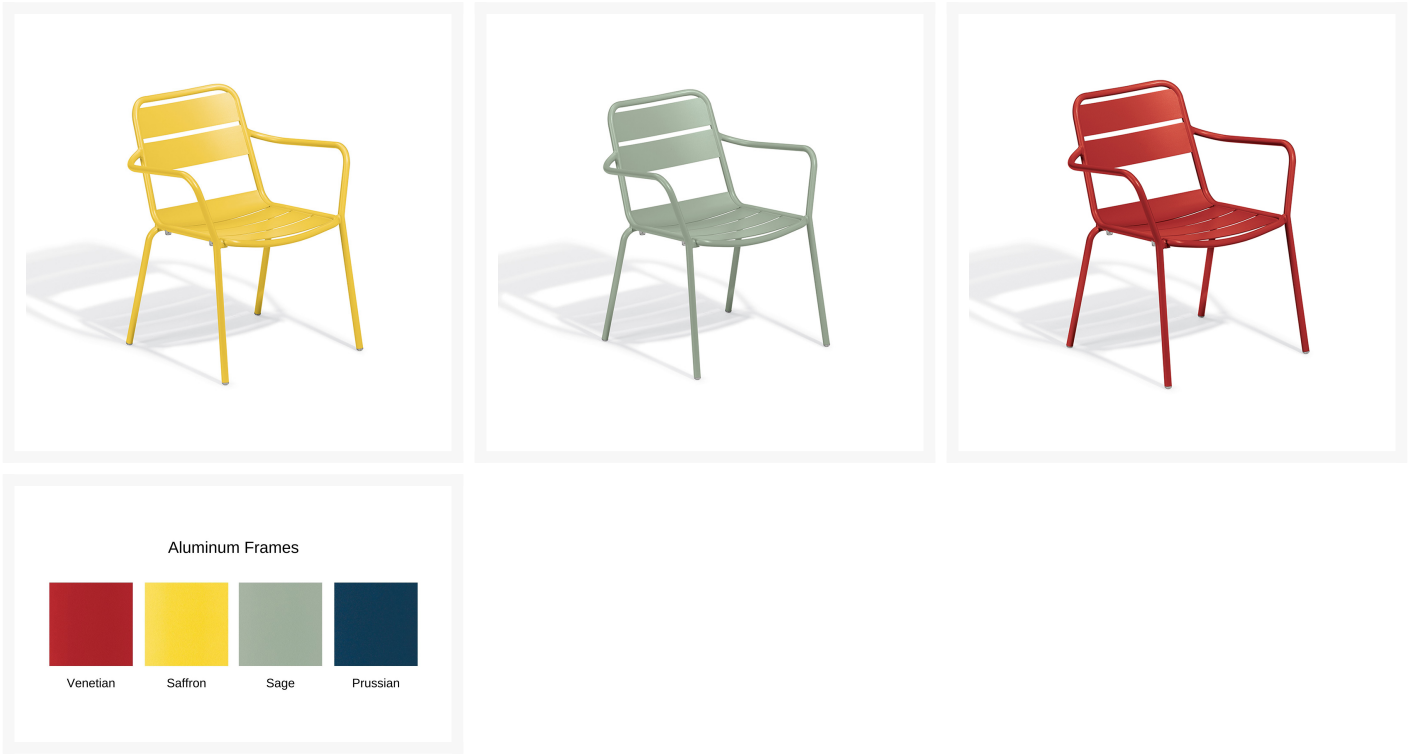

Product Images

Short Description

Kapri Dining Arm Chair KICH - Set of 2 by Oxford Garden

Description

A fusion of modern design with retro style, the Kapri Dining Arm Chair (KICH) - Set of 2 by Oxford Garden offers a streamlined silhouette that is perfect for the contemporary outdoor space. Its mod-inspired legs and curvilinear slats give it a unique visual appeal, while sturdy, all-weather construction ensures lasting performance across the seasons. Its durable, powder-coated aluminum frame, welded heavy gauge construction with stainless steel hardware, and an assortment of colors will vibrantly transform your outdoor space. Oxford Garden crafts every piece to the highest quality that will enhance business and residential spaces to stand the test of time.

Includes

- Two (2) Kapri Dining Arm Chairs KICH

Dimensions

- W 25.25" x D 23.75" x H 31.5"
- Seat Height: 16.25"
- Weight: 9.5 lbs

Features

- Premium commercial-grade materials ensure durability and longevity for both commercial and residential spaces

- Fully welded, commercial quality frames with stainless steel hardware are lightweight, sturdy, and rust proof
- Rustproof powder-coated aluminum frames treated with a multi-step finish for maximum outdoor protection
- Leg end caps provide protection against marring and scratching of surfaces
- Stackable chair design makes storage and transportation easy
- Arrives fully assembled