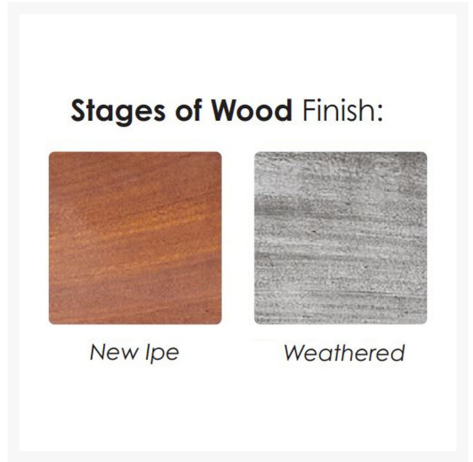

Short Description

Richmond 2-Seat Counter Set by Jensen Outdoor

Description

Relaxed elegance defines the design and the lasting impression of the Richmond 2-Seat Counter Set by Jensen Outdoor. Richmond graciously amplifies the experience of alfresco entertaining, as well as private moments of lounging, with a classic style and charm. This collection's traditional style and an unbeatably smooth, rich chocolate-brown finish will make a welcome addition to any design landscape. Made with sustainably harvested Ipe wood, a timber prized for its beauty and long-lasting durability, this frame is built to last a lifetime. Enjoy with or without cushions! With a wide variety of top-of-the-line Sunbrella performance fabrics to choose from, you can customize this set to perfection. If you can't find the fabric you're looking for, give our sales team a call at 1-888-947-4449 to discuss more options!

Your purchase of Jensen Outdoor furniture will be delivered with white glove delivery service, which means less work for you! White glove service includes full product assembly and placement on your patio or deck, as well as packaging removal and clean-up.

Includes

- Two (2) Richmond Counter Height Side Chairs 65020
- One (1) Richmond 51" Rectangular Rail Counter Table 65200
- Two (2) Optional Seat Cushion 65026-65027

Dimensions

- Counter Side Chair: 27"L x 23"W x 38"H (30 lbs.), Seat Height: 18", Arm Height: 25"
- Counter Table: 41"L x 19"W x 36"H (45 lbs.)