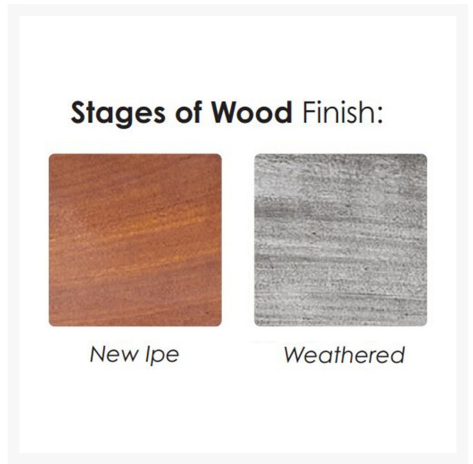

Product Images

Short Description

Opal 6-Seat Swivel Counter Set by Jensen Outdoor

Description

The Opal 6-Seat Swivel Counter Set by Jensen Outdoor will dazzle you and your guests with its stunning craftsmanship. Opals signature detail, an open "O" on the upper back of each seating frame, resembles the circular shape of the precious stone that shares its name. This collection's timeless style and an unbeatably smooth, rich chocolate-brown finish will make a welcome addition to any design landscape. Made with sustainably harvested Ipe wood, a timber prized for its beauty and long-lasting durability, this set is built to last a lifetime. Enjoy with or without cushions! With a wide variety of top-of-the-line Sunbrella performance fabrics to choose from, you can customize this set to perfection. If you can't find the fabric you're looking for, give our sales team a call at 1-888-947-4449 to discuss more options! This set can seat up to 6 people.