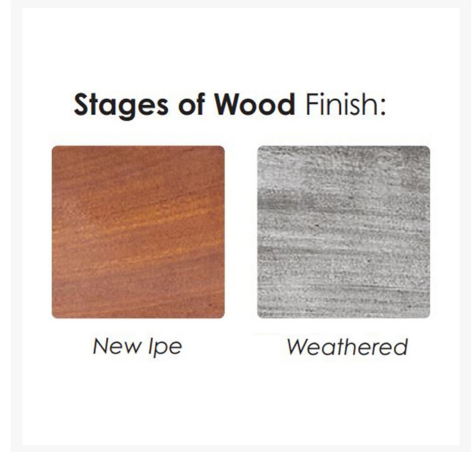

Short Description

Forte 4-Seat Loveseat Set by Jensen Outdoor

Description

Relax and unwind with the Forte 4-Seat Loveseat Set by Jensen Outdoor. Bridging traditional and modern design aesthetics, the Forte Collection is at home in a spectrum of settings and scenery. It features an elegant mixed materials look and an unbeatably smooth, rich chocolate-brown finish. This unique look is created using sustainably harvested Ipe wood, a timber prized for its beauty and long-lasting durability, and handwoven Viro® Fiber wicker, which is all-weather and fade-resistant. With unbeatable strength and beauty, this collection is built to last a lifetime.

Your purchase of Jensen Outdoor furniture will be delivered with white glove delivery service, which means less work for you! White glove service includes full product assembly and placement on your patio or deck, as well as packaging removal and clean-up.

Includes

- One (1) Forte Loveseat 68420
- Two (2) Forte Lounge Chairs 68400