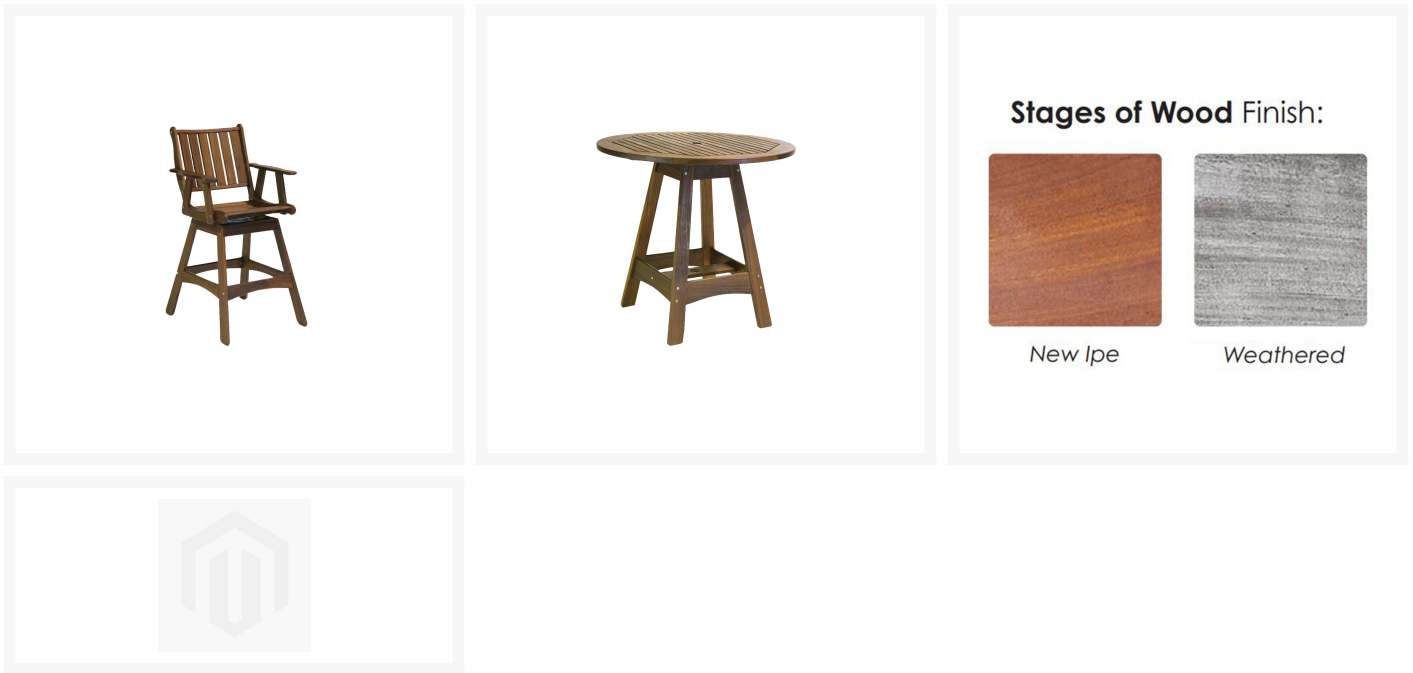

## Short Description

---

Classic Ipe Integra 4-Seat Swivel Round Bar Set by Jensen Outdoor

## Description

---

The pride of Jensen Outdoor, the Classic Ipe Integra 4-Seat Swivel Round Bar Set will bring enduring beauty and upscale style to your favourite outdoor space. Classic Ipe truly embodies the enduring legacy of Jensen's architecturally-inspired pursuit to bring value to every facet of its furniture. Designed specifically for the unique qualities of its namesake, this collection features traditional cottage styling and an unbeatably smooth, rich chocolate-brown finish. Made with sustainably harvested Ipe wood, a timber prized for its beauty and long-lasting durability, this frame is built to last a lifetime. This set can seat up to 4 people.

### Features

- Made with 100% FSC certified Ipe timber, sustainably sourced from the tropical forests of Bolivia

- Highly durable timber offers exceptional longevity and resistance to weather, moisture, sun and wind
- A unique, fine-grain sanding technique provides a smooth-as-glass hand finish to the natural wood frame
- Ipe timber displays a rich, chocolate brown color that may be beautifully maintained over time or allowed to gracefully age into a subtle silver patina
- Zinc-plated steel components provide extra frame strength
- Table has an umbrella hole, which can accommodate standard patio umbrellas with a pole diameter up to 1.5"
- Assembly Required
- Jensen brand requires all Jensen patio furniture deliveries to include White Glove delivery service. This service includes assembly, placement of the furniture on your patio, and removal of packaging. This elevated delivery service is beyond what is included in our "Free Shipping" and requires an additional charge which will be automatically calculated and applied during checkout. Please contact us with any questions or concerns regarding White Glove delivery and associated fees. Depending on the size and location of your order we may be able to waive these fees.