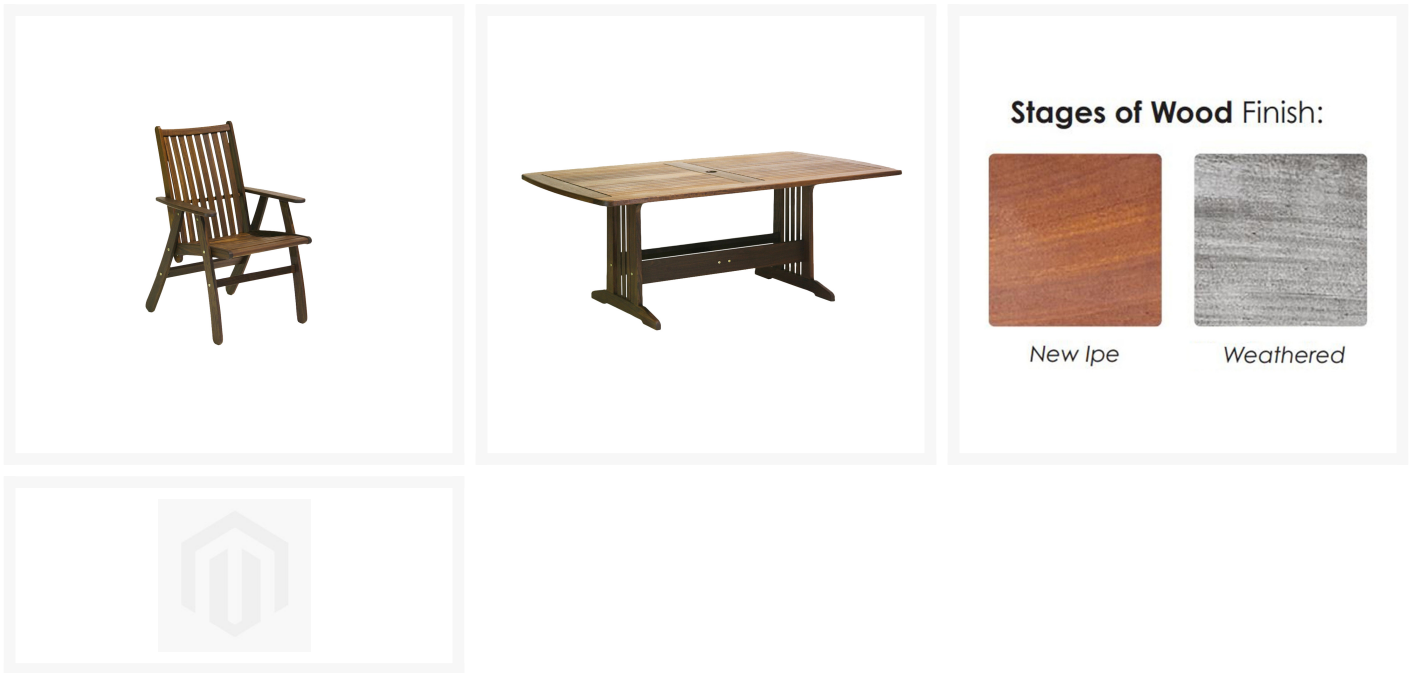

Product Images

Short Description

Classic Ipe Governor 6-Seat Dining Set by Jensen Outdoor

Description

The pride of Jensen Outdoor, the Classic Ipe Governor 6-Seat Dining Set will bring enduring beauty and upscale style to your favourite outdoor space. Classic Ipe truly embodies the enduring legacy of Jensen's architecturally-inspired pursuit to bring value to every facet of its furniture. Designed specifically for the unique qualities of its namesake, this collection features traditional cottage styling and an unbeatably smooth, rich chocolate-brown finish. Made with sustainably harvested Ipe wood, a timber prized for its beauty and long-lasting durability, this frame is built to last a lifetime. Enjoy with or without cushions! With a wide variety of top-of-the-line Sunbrella performance fabrics to choose from, you can customize this set to perfection. If you can't find the fabric you're looking for, give our sales team a call at 1-888-947-4449 to discuss more options! This set can seat up to 6 people.