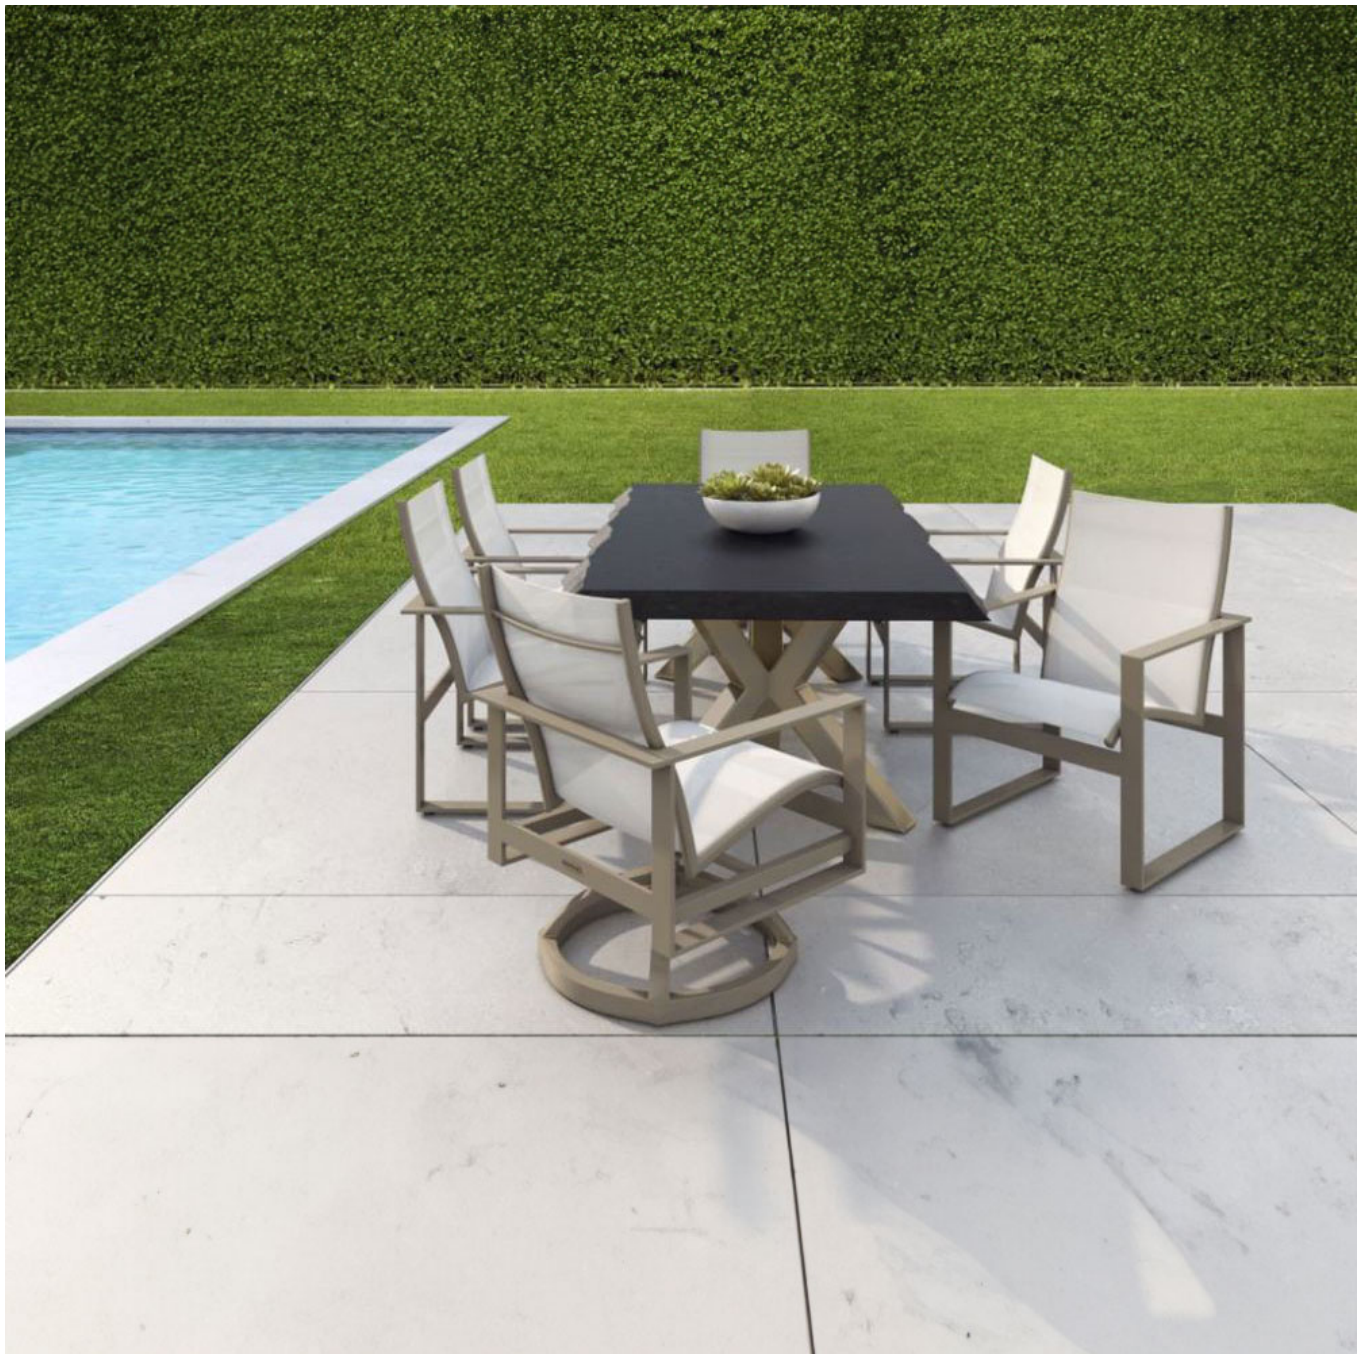

Product Images