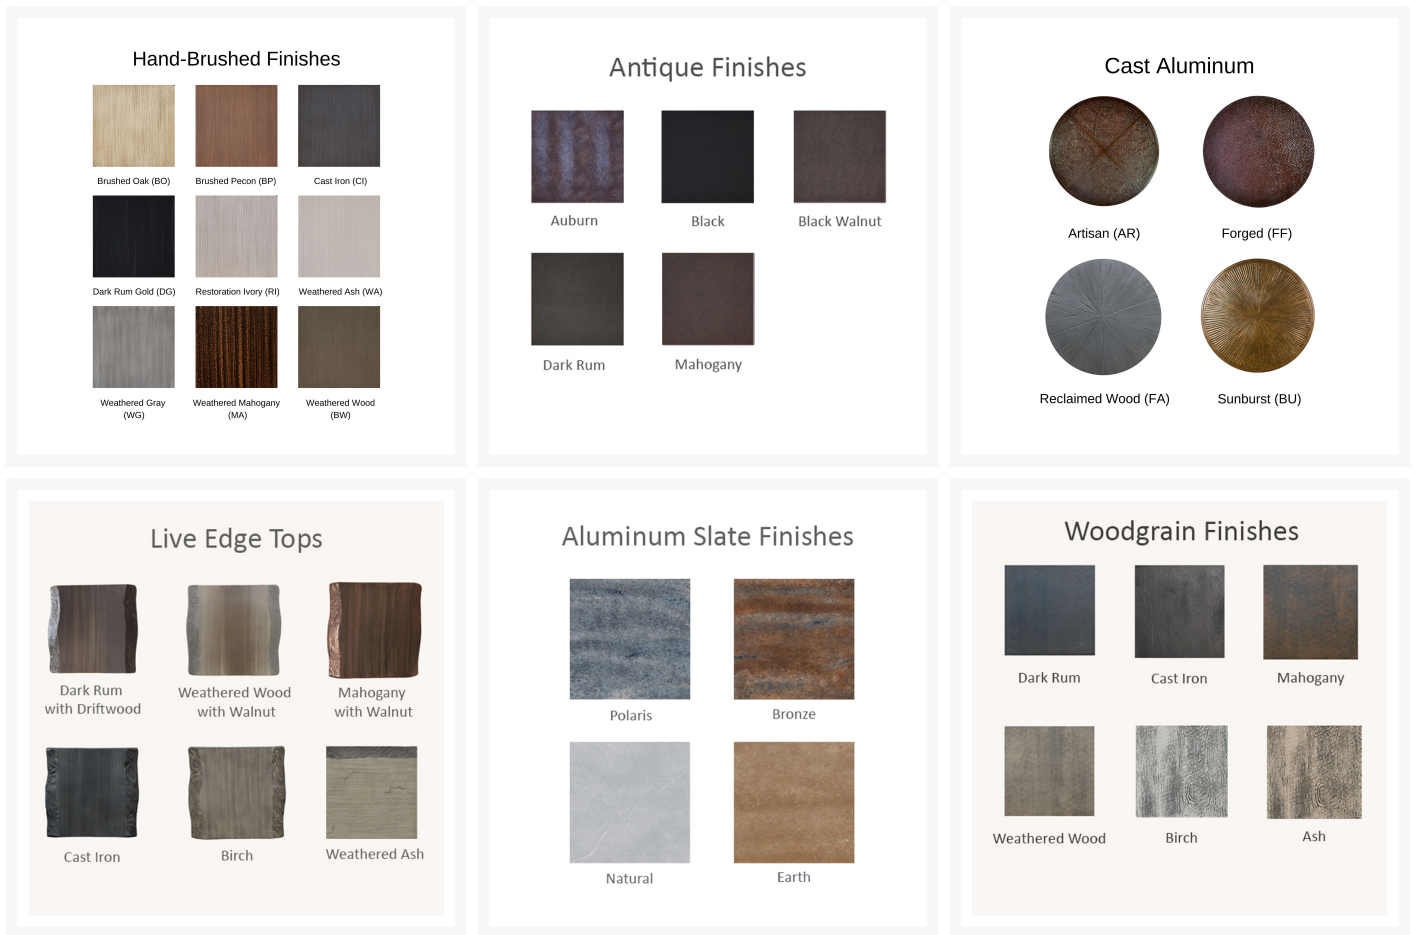

## Product Images

**CASTELLE**

*the CASTELLE DIFFERENCE*

- 1 Premium certified aluminum alloy extrusions
- 2 Reinforced back welding for lasting durability
- 3 State-of-the-art foundry techniques ensure Industry-Leading quality cast aluminum products
- 4 Seamless 360 degree welds for invisible and resistant joints
- 5 Architectural grade powder coating applied during the finishing process for a durable, long lasting beauty
- 6 Hand applied custom finishes with UV resistant clear coating
- 7 Blown polyester silicone fibers fill the 100% acrylic cushion for ultimate comfort and durability
- 8 Hand sewn and tailored custom fabrics ensure perfect detailing
- 9 Polyester fiber wraps dense urethane fiber seat cushions for ultimate comfort and durability

### Standard Finishes

	
Matte Black	Matte Gunmetal
	
Matte White	Rich Earth

### Luxe Finishes

		
Jasmine	Platinum Tex	Polished White