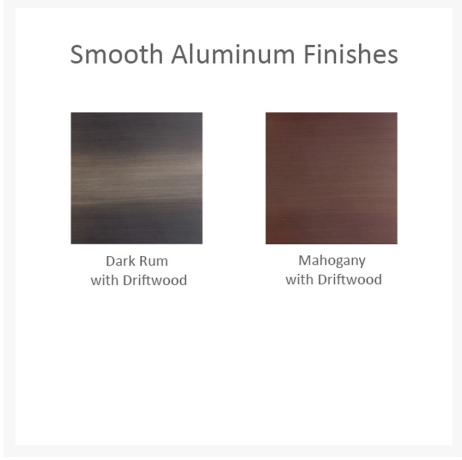

Product Images

CASTELLE

the CASTELLE DIFFERENCE

- 1 Premium certified aluminum alloy extrusions
- 2 Reinforced back welding for lasting durability
- 3 State-of-the-art foundry techniques ensure Industry-Leading quality cast aluminum products
- 4 Seamless 360 degree welds for invisible and resistant joints
- 5 Architectural grade powder coating applied during the finishing process for a durable, long lasting beauty
- 6 Hand applied custom finishes with UV resistant clear coating
- 7 Blown polyester silicone fibers fill the 100% acrylic cushions for ultimate comfort and durability
- 8 Hand sewn and tailored custom fabrics ensure perfect detailing
- 9 Polyester fiber wraps dense urethane fiber seat cushions for ultimate comfort and durability

ENTER NOW AT CASTELLELUXURY.COM

Standard Finishes

| | |
|---|---|
|  |  |
| Matte Black | Matte Gunmetal |
|  |  |
| Matte White | Rich Earth |

Luxe Finishes

| | | |
|---|---|---|
|  |  |  |
| Jasmine | Platinum Tex | Polished White |