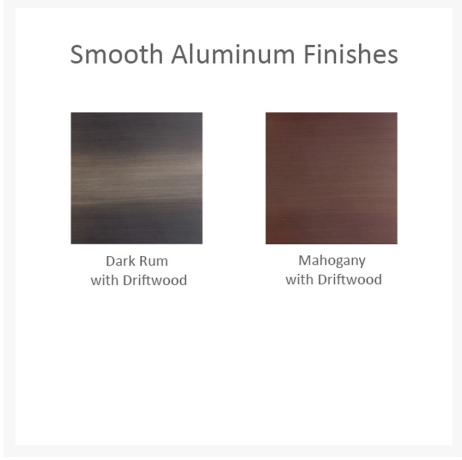

Product Images

CASTELLE

HANDCRAFTED LUXURY FURNITURE
SINCE 1988

the CASTELLE DIFFERENCE

- 1 Premium certified aluminum alloy extrusions
- 2 Reinforced back welding for lasting durability
- 3 State-of-the-art foundry techniques ensure Industry-Leading quality cast aluminum products
- 4 Seamless 360 degree welds for invisible and resistant joints
- 5 Architectural grade powder coating applied during the finishing process for a durable, long lasting beauty
- 6 Hand applied custom finishes with UV resistant clear coating
- 7 Blown polyester silicone fibers fill the 100% acrylic cushion for ultimate comfort and durability
- 8 Hand sewn and tailored custom fabrics ensure perfect detailing
- 9 Polyester fiber wraps dense urethane fiber seat cushions for ultimate comfort and durability

Learn more at CASTELLELUXURY.COM

Standard Finishes

	
Matte Black	Matte Gunmetal
	
Matte White	Rich Earth

Luxe Finishes

		
Jasmine	Platinum Tex	Polished White

Short Description

Moderna Rectangular Coffee Table HRC3042