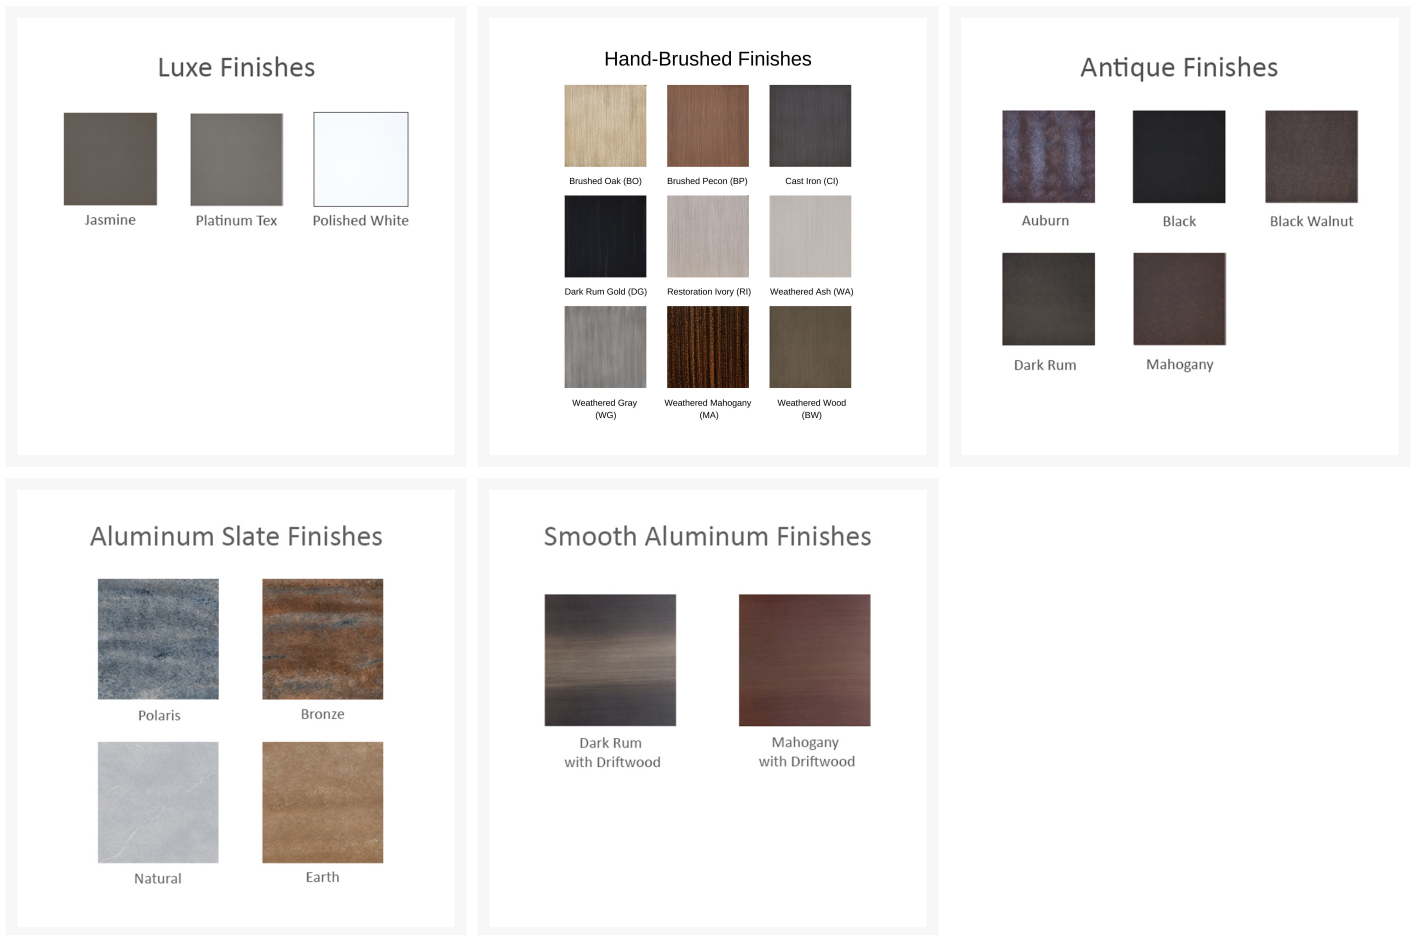

Learn more at
CASTELLELUXURY.COM

Standard Finishes

	
Matte Black	Matte Gunmetal
	
Matte White	Rich Earth

Short Description

Icon Square Side Table RSS20

Description

Create a sleek, modern patio with the Icon Square Side Table (RSS20) by Castelle. The aptly named Icon Collection is sleek, versatile, and unique, perfect for homeowners and designers with a discerning eye. With a wide variety of beautiful powder coat finishes to choose from, you can customize this piece to perfection. Castelle only uses the best all weather frame materials, so you can enjoy all year without worrying about weather or maintenance.

Includes

- One (1) Icon Square Side Table RSS20

Dimensions

- W x 21" D x 21" H x 22"
- Weight: 21 lbs.

Features

- Aluminum frames are durable, low-maintenance, and rust-proof

- Optional cast aluminum table detailing is crafted by hand for a truly one-of-a-kind look
- Multi-stage powder-coat finish is baked on to lock in color and all-weather frame protection
- Nylon feet glides protect your furniture and deck from getting scratched
- Made in Puerto Rico, USA
- This table does not come with an umbrella hole
- Frames come fully welded, so no assembly is needed
- Castelle brand requires all Castelle patio furniture deliveries to include White Glove delivery service. This service includes assembly, placement of the furniture on your patio, and removal of packaging. This elevated delivery service is beyond what is included in our "Free Shipping" and requires an additional charge which will be automatically calculated and applied during checkout. Please contact us with any questions or concerns regarding White Glove delivery and associated fees. Depending on the size and location of your order we may be able to waive these fees.