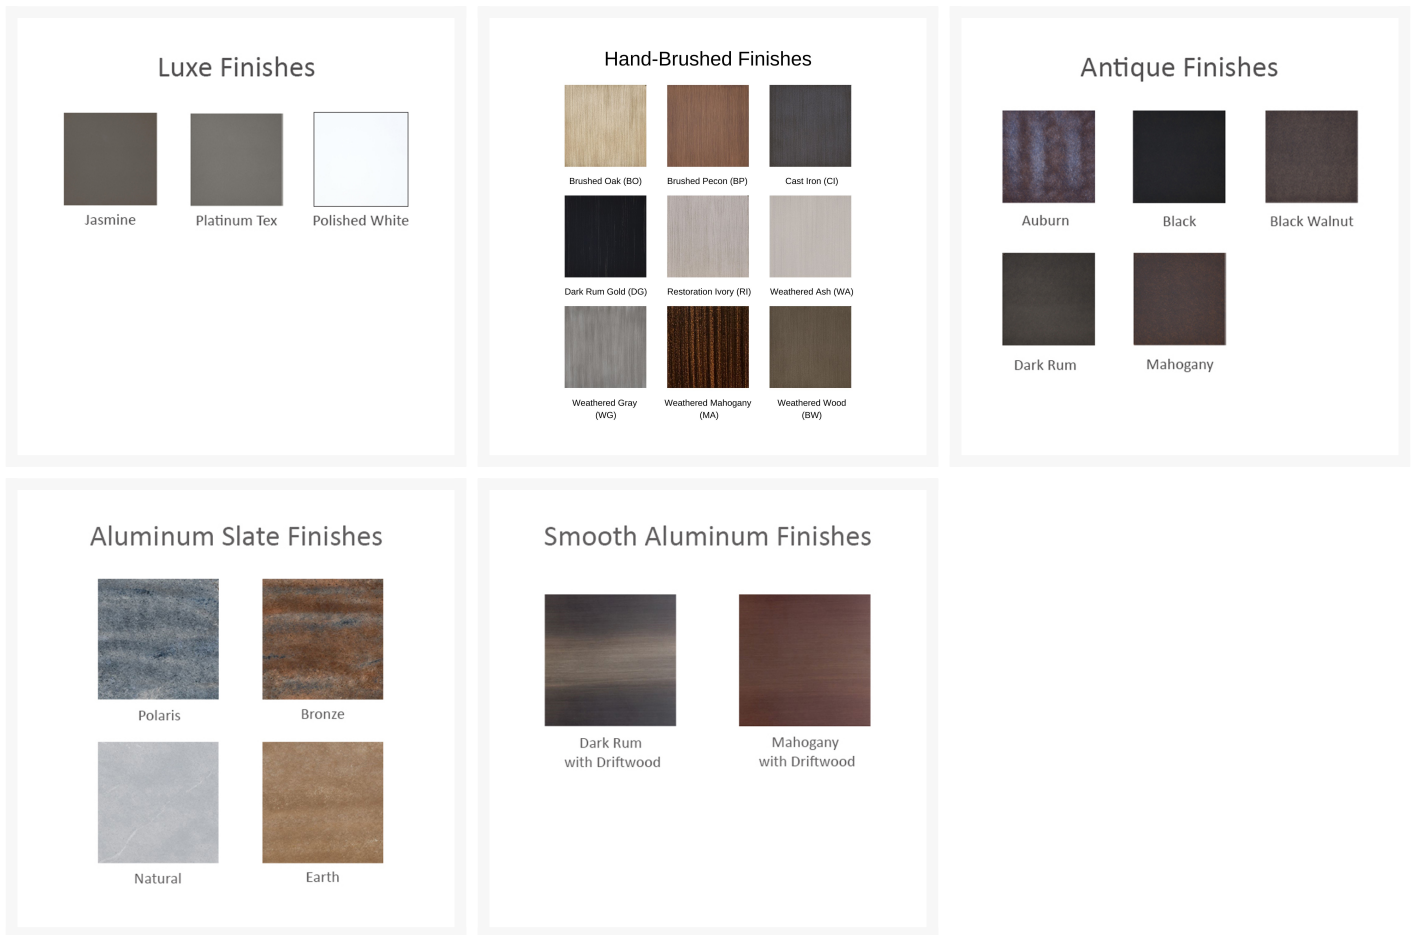

Learn more at CASTELLELUXURY.COM

Standard Finishes

	
Matte Black	Matte Gunmetal
	
Matte White	Rich Earth

Short Description

Icon Large Rectangular Coffee Table RRC3248

Description

Create a sleek, modern patio with the Icon Large Rectangular Coffee Table (RRC3248) by Castelle. The aptly named Icon Collection is sleek, versatile, and unique, perfect for homeowners and designers with a discerning eye. With a wide variety of beautiful powder coat finishes to choose from, you can customize this piece to perfection. Castelle only uses the best all weather frame materials, so you can enjoy all year without worrying about weather or maintenance.

Includes

- One (1) Icon Large Rectangular Coffee Table RRC3248

Dimensions

- W x 35.5" D x 50" H x 19"
- Weight: 34.4 lbs.

Features

- Aluminum frames are durable, low-maintenance, and rust-proof

- Optional cast aluminum table detailing is crafted by hand for a truly one-of-a-kind look
- Multi-stage powder-coat finish is baked on to lock in color and all-weather frame protection
- Nylon feet glides protect your furniture and deck from getting scratched
- Made in Puerto Rico, USA
- This table does not come with an umbrella hole
- Frames come fully welded, so no assembly is needed
- Castelle brand requires all Castelle patio furniture deliveries to include White Glove delivery service. This service includes assembly, placement of the furniture on your patio, and removal of packaging. This elevated delivery service is beyond what is included in our "Free Shipping" and requires an additional charge which will be automatically calculated and applied during checkout. Please contact us with any questions or concerns regarding White Glove delivery and associated fees. Depending on the size and location of your order we may be able to waive these fees.