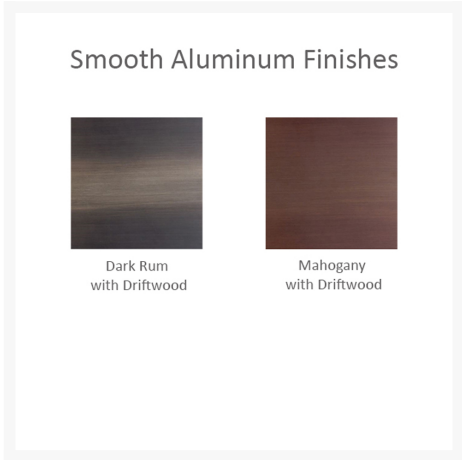

Short Description

Classical Rectangular Console Table SRL1854

Description

Bring refined style outdoors with the Classical Rectangular Console Table (SRL1854) by Castelle. Handcrafted and full of unique detailing, this collection will add elegance to your favorite outdoor space. With a wide variety of heavy duty wood or stone-look tops and hand-painted powder coat base finishes to choose from,