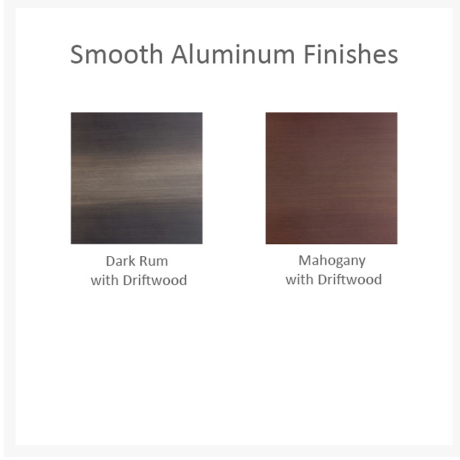

Short Description

Classical Small Rectangular Coffee Table SRC3418

Description

Bring refined style outdoors with the Classical Small Rectangular Coffee Table (SRC3418) by Castelle. Handcrafted and full of unique detailing, this collection will add elegance to your favorite outdoor space. With a wide variety of heavy duty wood or stone-look tops and hand-painted powder coat base finishes to choose