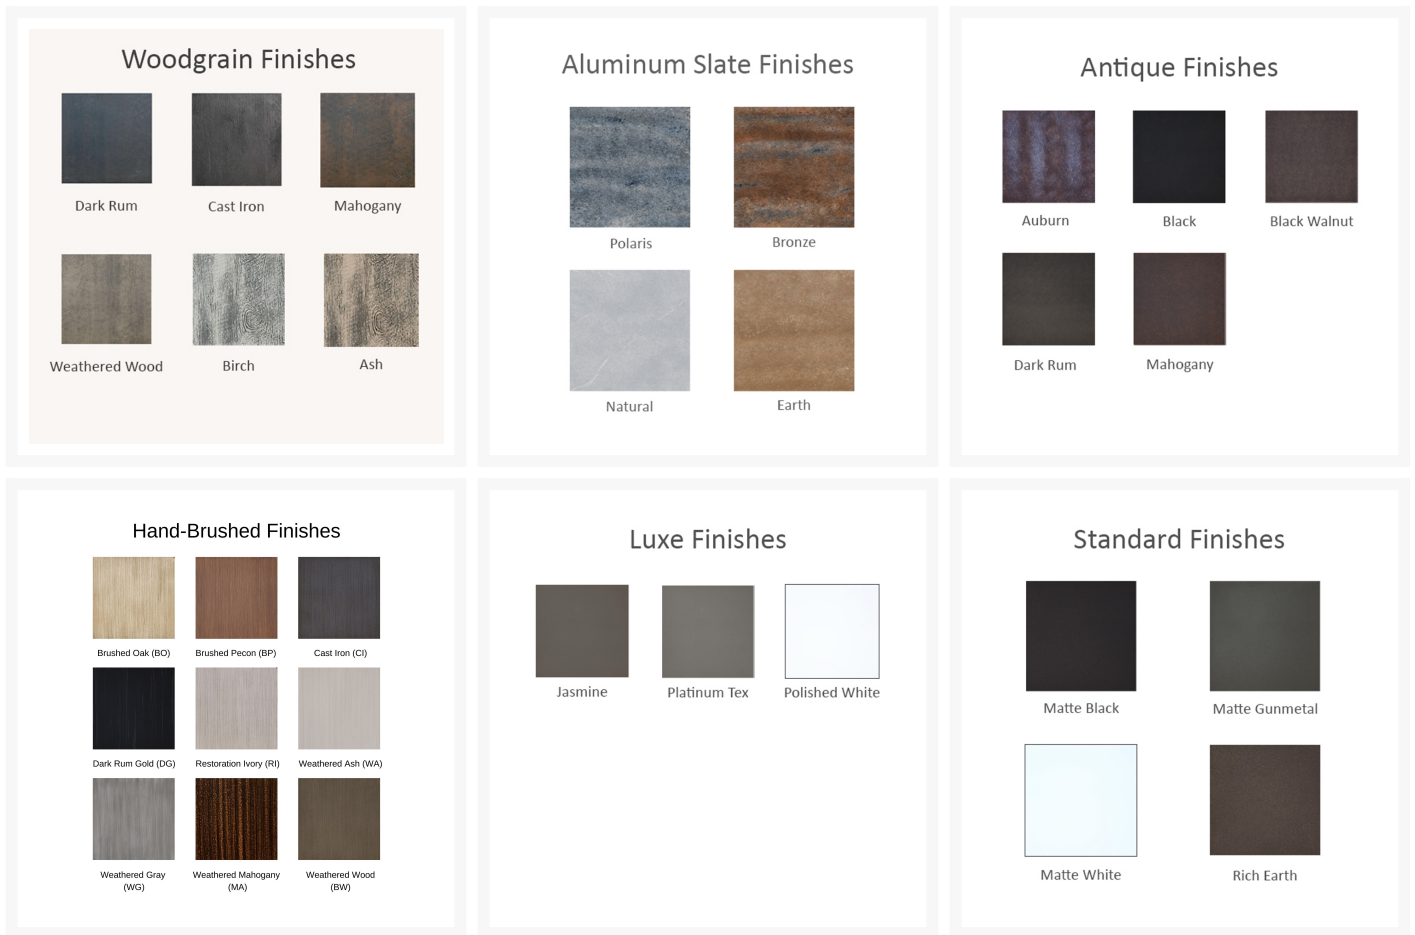

ENTER NOW AT CASTELLELUXURY.COM

Cast Aluminum

Artisan (AR) Forged (FF)
Reclaimed Wood (FA) Sunburst (BU)

Live Edge Tops

Dark Rum with Driftwood Weathered Wood with Walnut Mahogany with Walnut
Cast Iron Birch Weathered Ash

Short Description

Altra Square Side Table ASP20

Description

Modern simplicity meets handcrafted beauty with the Altra Square Side Table (ASP20) by Castelle. Altra's distinct table leg design is eye-catching, sturdy, and versatile enough to pair with all style preferences. With a wide variety of heavy duty wood or stone-look tops and hand-painted powder coat base finishes to choose from, you can customize this piece to perfection. Castelle only uses the best all weather frame materials, so you can enjoy all year without worrying about weather or maintenance.