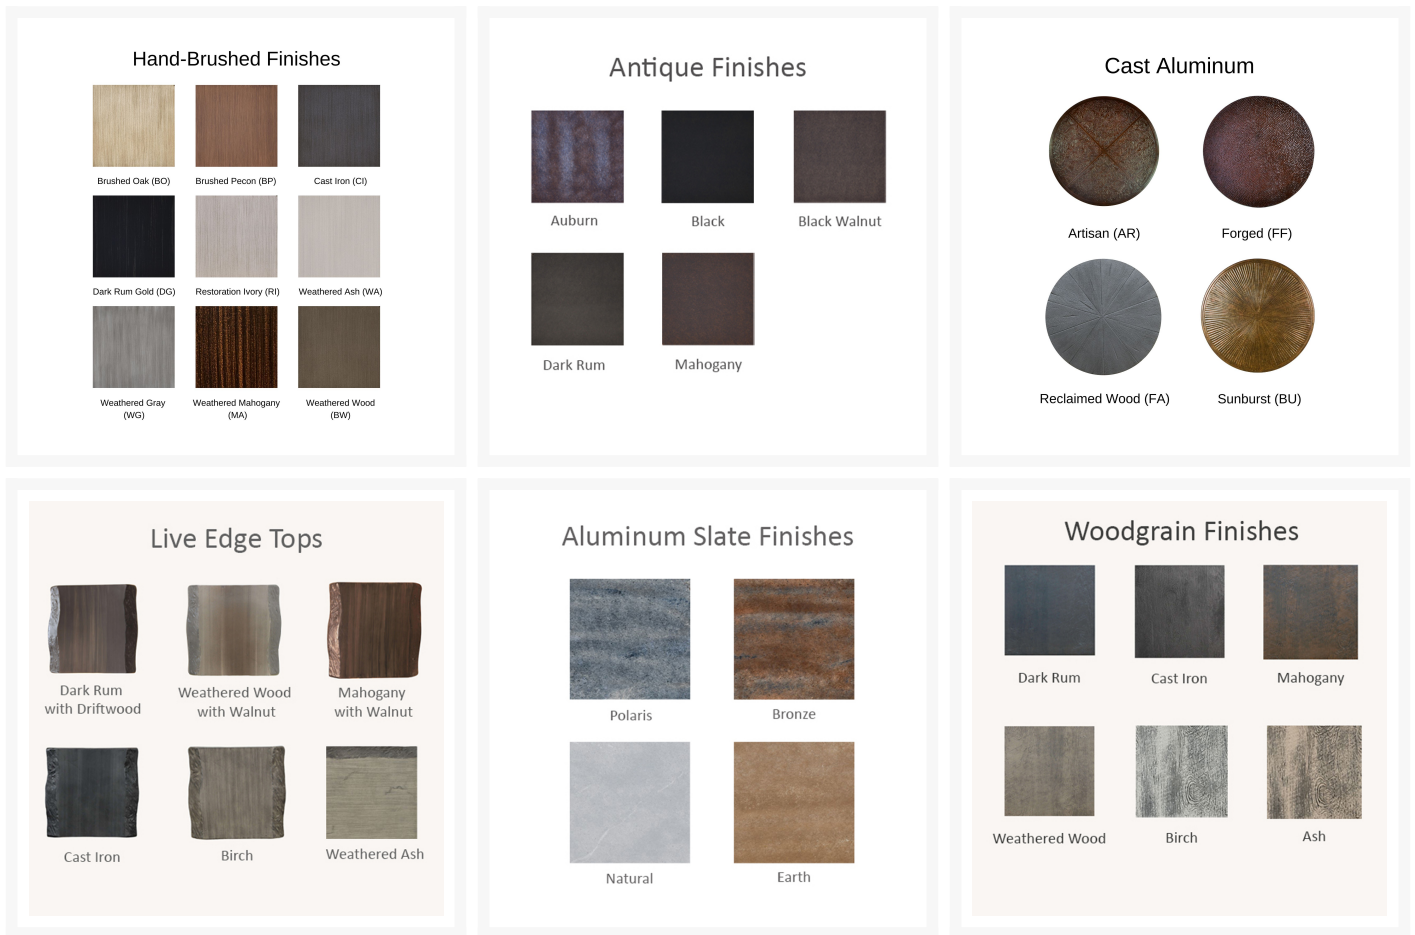

Enter now at CASTELLELUXURY.COM

Standard Finishes

	
Matte Black	Matte Gunmetal
	
Matte White	Rich Earth

Luxe Finishes

		
Jasmine	Platinum Tex	Polished White

Short Description

Vintage 84" Rectangular Dining Table NRD84

Description

Bring a little of that charming bistro or cafe atmosphere home with the Vintage 84" Rectangular Dining Table (NRD84) by Castelle. Traditional style and low-maintenance functionality is on full display with the Vintage Collection. With a wide variety of heavy duty wood or stone-look tops and hand-painted powder coat base finishes to choose from, you can customize this piece to perfection. Castelle only uses the best all weather frame materials, so you can enjoy all year without worrying about weather or maintenance.