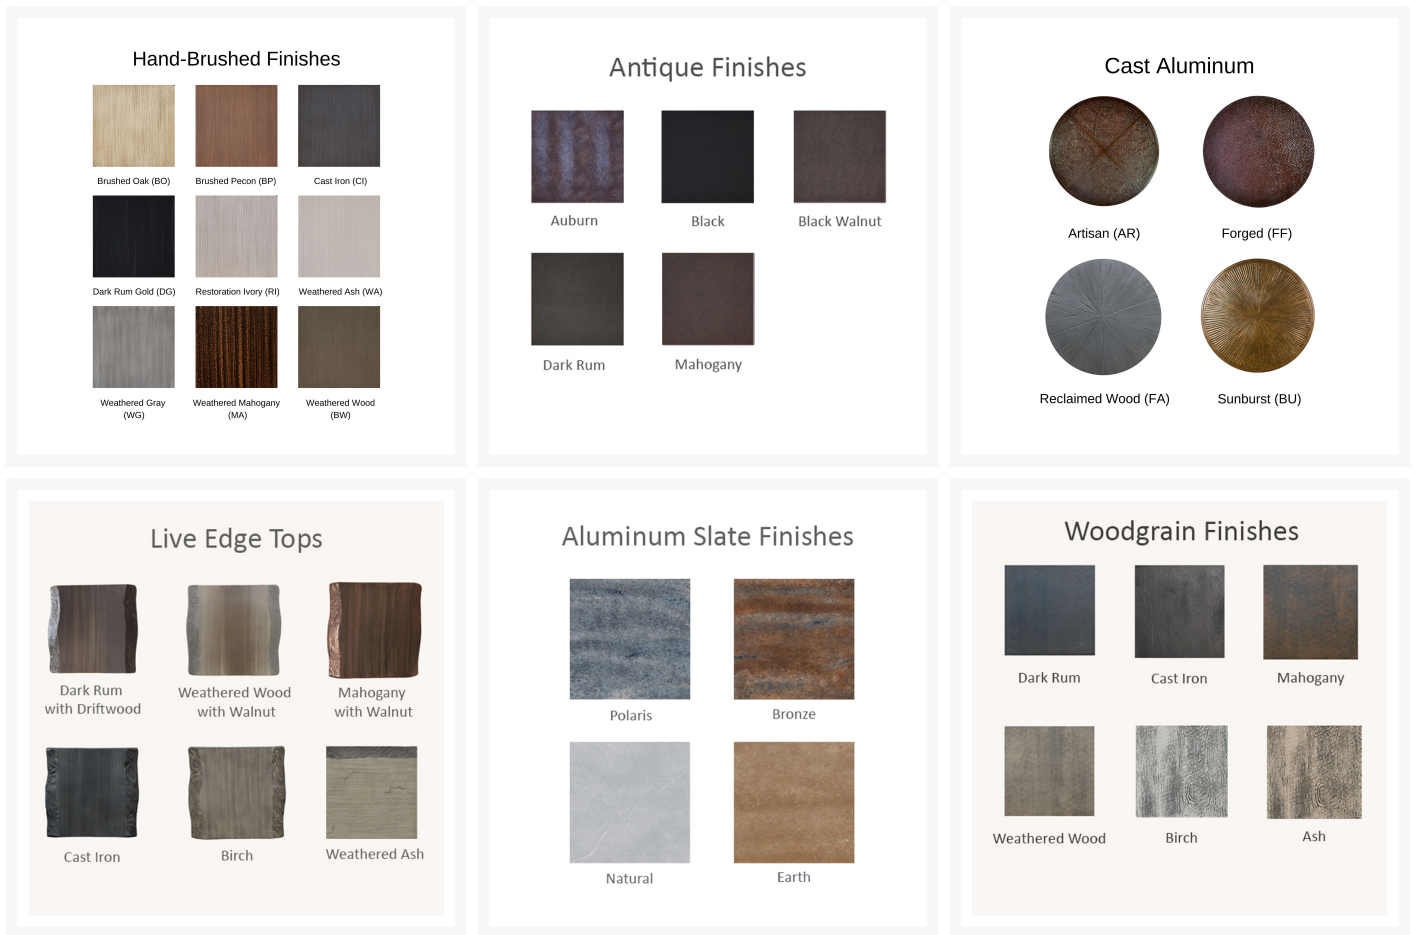

ENTER NOW AT CASTELLELUXURY.COM

Standard Finishes

	
Matte Black	Matte Gunmetal
	
Matte White	Rich Earth

Luxe Finishes

		
Jasmine	Platinum Tex	Polished White

Short Description

Vintage 84" Oval Dining Table NOD84

Description

Bring a little of that charming bistro or cafe atmosphere home with the Vintage 84" Oval Dining Table (NOD84) by Castelle. Traditional style and low-maintenance functionality is on full display with the Vintage Collection. With a wide variety of heavy duty wood or stone-look tops and hand-painted powder coat base finishes to choose from, you can customize this piece to perfection. Castelle only uses the best all weather frame materials, so you can enjoy all year without worrying about weather or maintenance.