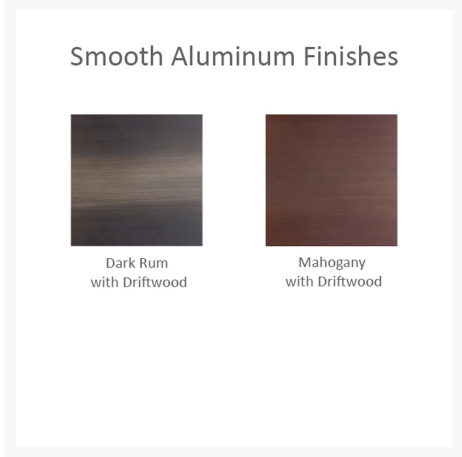

Short Description

Moderna 84" Rectangular Dining Table HRDK84

Description

With its unmatched style and durability, the Moderna 84" Rectangular Dining Table (HRDK84) by Castelle is the perfect choice for creating a contemporary dining or lounging space in your backyard. The Moderna Collection's sleek, open frame design is easy to take care of and will make for an eye-catching centerpiece.