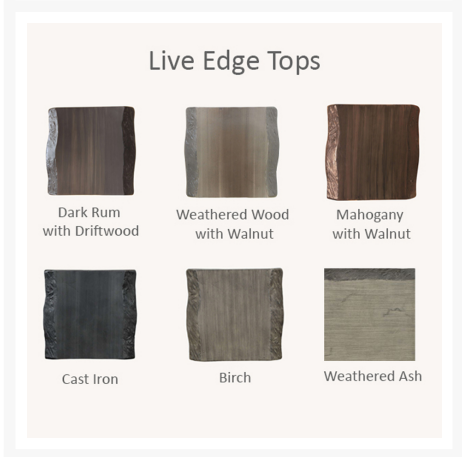

Short Description

Moderna 84" Rectangular Dining Table HRDK84

Description

With its unmatched style and durability, the Moderna 84" Rectangular Dining Table (HRDK84) by Castelle is the perfect choice for creating a contemporary dining or lounging space in your backyard. The Moderna Collection's sleek, open frame design is easy to take care of and will make for an eye-catching centerpiece.