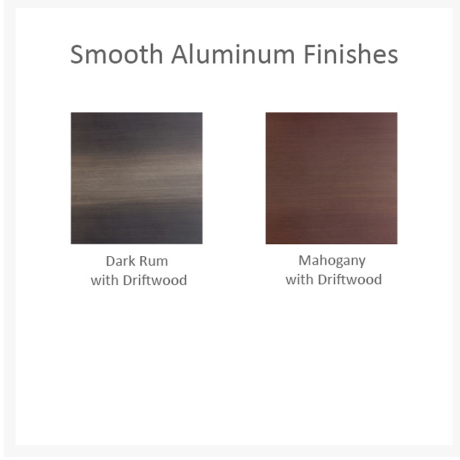

Short Description

Moderna 44" Square Dining Table HSDK44

Description

With its unmatched style and durability, the Moderna 44" Square Dining Table (HSDK44) by Castelle is the perfect choice for creating a contemporary dining or lounging space in your backyard. The Moderna Collection's sleek, open frame design is easy to take care of and will make for an eye-catching centerpiece.